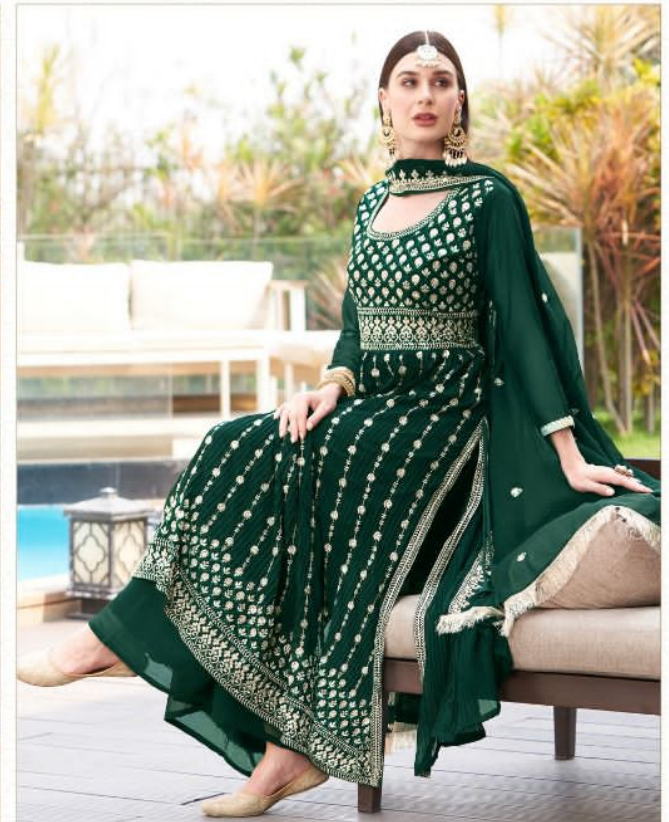

TOP
FOX GEORGETTE WITH
HEAVY EMBROIDERY
BOTTOM / INNER
FOX GEORGETTE SANTOON
DUPATTA
FOX GEORGETTE WITH
HEAVY EMBROIDERY

SANCHAL

VOL-1

100011