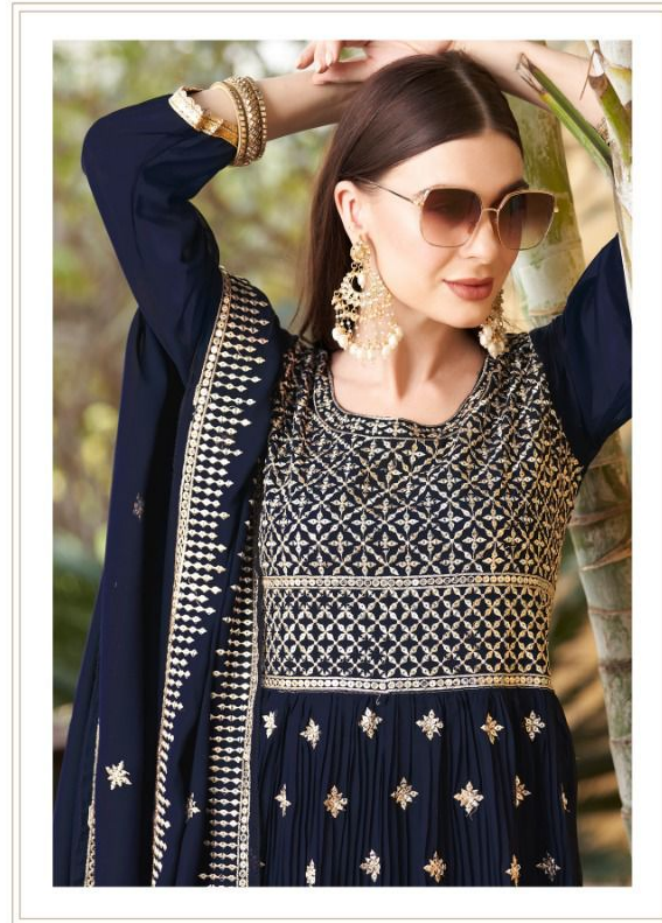

ALK®
AL KHUSHBU®