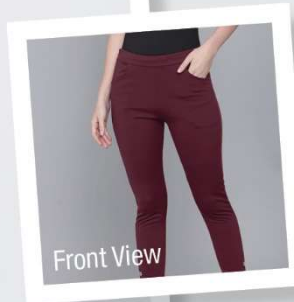

POPPER JEGGING

Fabric:
Stretchable

Size:
32 (L)

Length: 36"

USP:
SS Snap Button

Colour:
WILDBERRY

Front View

Back View

Sports Look

POPPER JEGGING

Fabric:
Stretchable

Size:
34 (XL)

Length: **36"**

USP:
SS Snap Button

Colour:
DARK GREY

Stylish
Look

Ocean

Dark
Grey

French
Green

POPPER JEGGING

Fabric:
Stretchable

Size:
32 (L) • 34 (XL)

Length: 36"

USP:
SS Snap Button

Colour:
PRUSSIAN BLUE

Both Side
Pocket

SS Button

Sports Look

POPPER JEGGING

Fabric:
Stretchable

Size:
32 (L) • 34 (XL)
36 (XXL)

Length: 36"