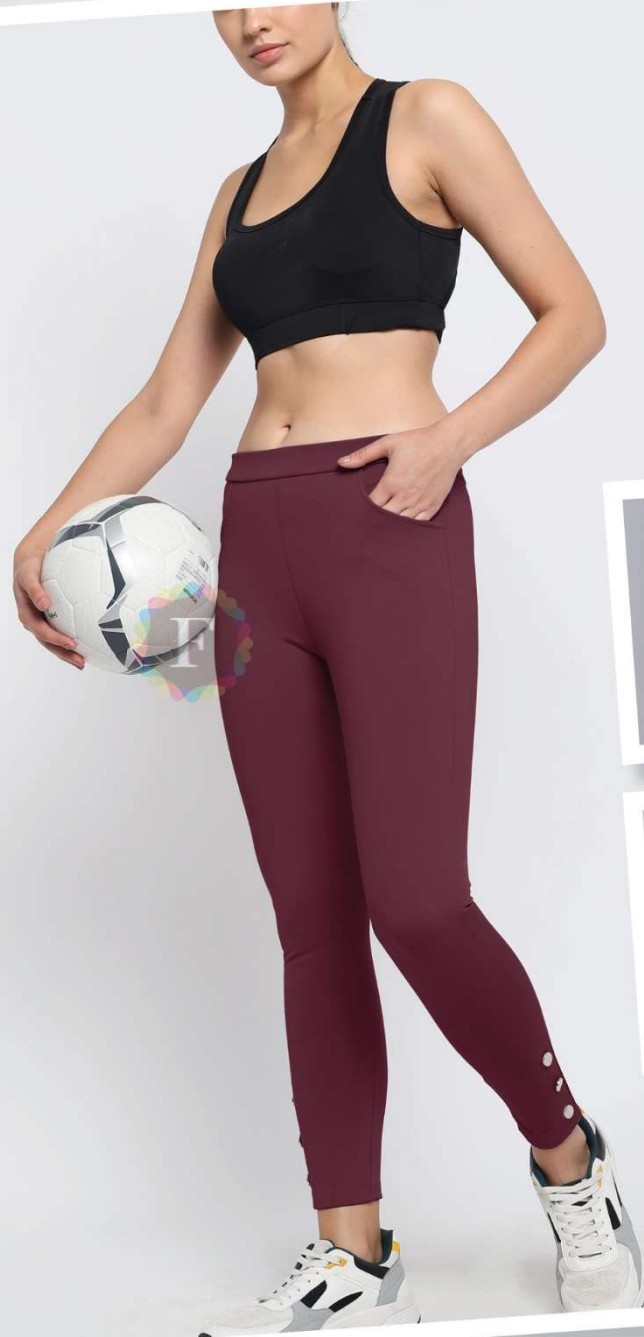

POPPER JEGGING

Fabric:
Stretchable

Size:
32 (L)

Length: 36"

USP:
SS Snap Button

Colour:
WILDBERRY

Front View

Back View

Sports Look

POPPER JEGGING

Fabric:
Stretchable

Size:
34 (XL)

Length: **36"**

USP:
SS Snap Button

Colour:
DARK GREY

Stylish
Look

Ocean

Dark
Grey

French
Green

POPPER JEGGING

Fabric:
Stretchable

Size:
32 (L) • 34 (XL)

Length: 36"

USP:
SS Snap Button

Colour:
PRUSSIAN BLUE

Both Side
Pocket

SS Button

Sports Look

POPPER JEGGING

Fabric:
Stretchable

Size:
32 (L) • 34 (XL)
36 (XXL)

Length: 36"