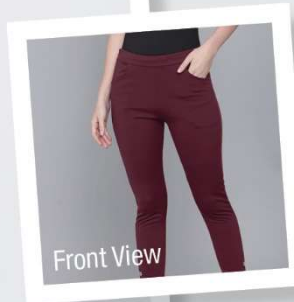

POPPER JEGGING

Fabric:
Stretchable

Size:
32 (L)

Length: 36"

USP:
SS Snap Button

Colour:
WILDBERRY

Front View

Back View

Sports Look

POPPER JEGGING

Fabric:
Stretchable

Size:
34 (XL)

Length: **36"**

USP:
SS Snap Button

Colour:
DARK GREY

Stylish
Look

Ocean

Dark
Grey

French
Green

POPPER JEGGING

Fabric:
Stretchable

Size:
32 (L) • 34 (XL)

Length: 36"

USP:
SS Snap Button

Office Look

POPPER JEGGING

Fabric:
Stretchable

Size:
32 (L) • 36 (XXL)

Length: 36"

USP:
SS Snap Button

Colour:
FRENCH GREEN

Both Side
Pocket