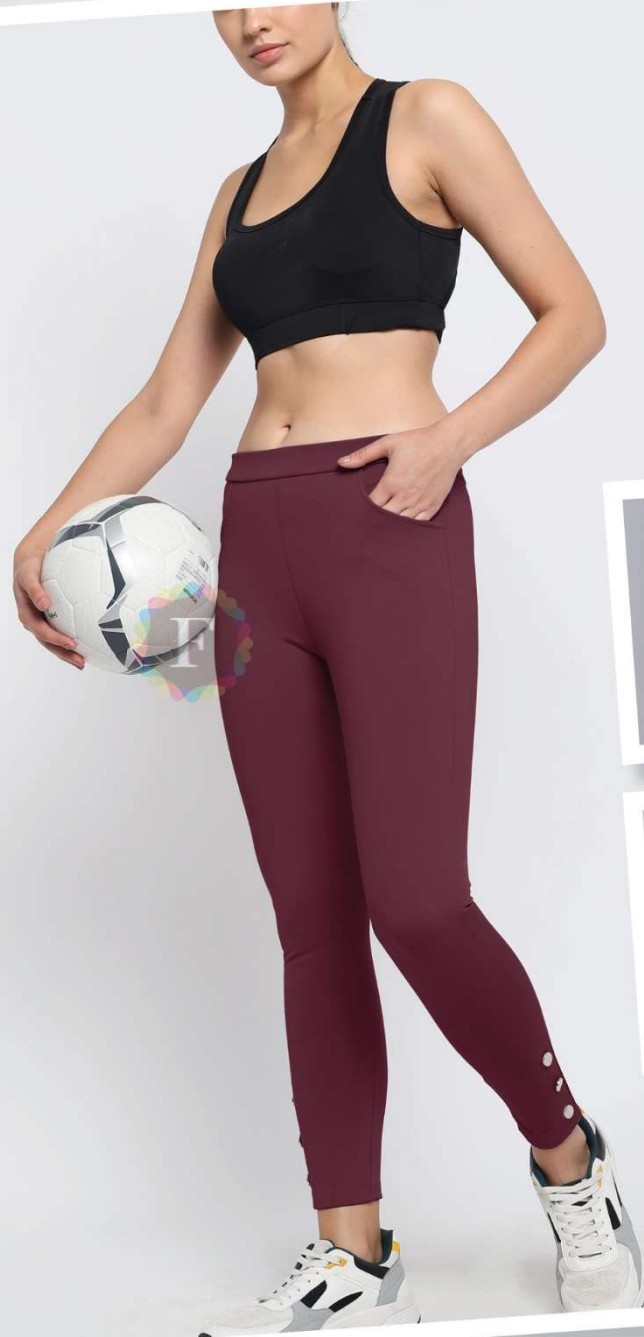

POPPER JEGGING

Fabric:
Stretchable

Size:
32 (L)

Length: 36"

USP:
SS Snap Button

Colour:
WILDBERRY

Sports Look

POPPER JEGGING

Fabric:
Stretchable

Size:
34 (XL)

Length: **36"**

USP:
SS Snap Button

Colour:
DARK GREY

Stylish
Look

SS Button

Casual Look

French
Green

POPPER JEGGING

Fabric:
Stretchable

Size:
32 (L) • 34 (XL)

Length: 36"

USP:
SS Snap Button

Colour:
PRUSSIAN BLUE

Sports Look

Fabric:
Stretchable

Size:
32 (L) • 36 (XXL)

Length: 36"

USP:
SS Snap Button

Colour:
FRENCH GREEN

Both Side
Pocket

SS Button

Office Look