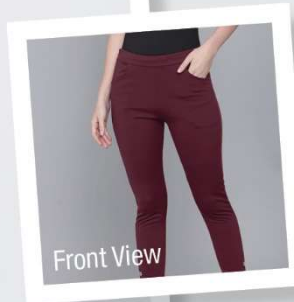

POPPER JEGGING

Fabric:
Stretchable

Size:
32 (L)

Length: 36"

USP:
SS Snap Button

Colour:
WILDBERRY

Sports Look

POPPER JEGGING

Fabric:
Stretchable

Size:
34 (XL)

Length: **36"**

USP:
SS Snap Button

Colour:
DARK GREY

Stylish
Look

SS Button

Casual Look

French
Green

POPPER JEGGING

Fabric:
Stretchable

Size:
32 (L) • 34 (XL)

Length: 36"

USP:
SS Snap Button

Colour:
PRUSSIAN BLUE

Sports Look

Fabric:
Stretchable

Size:
32 (L) • 36 (XXL)

Length: 36"

USP:
SS Snap Button

Colour:
FRENCH GREEN

Both Side
Pocket

SS Button

Office Look