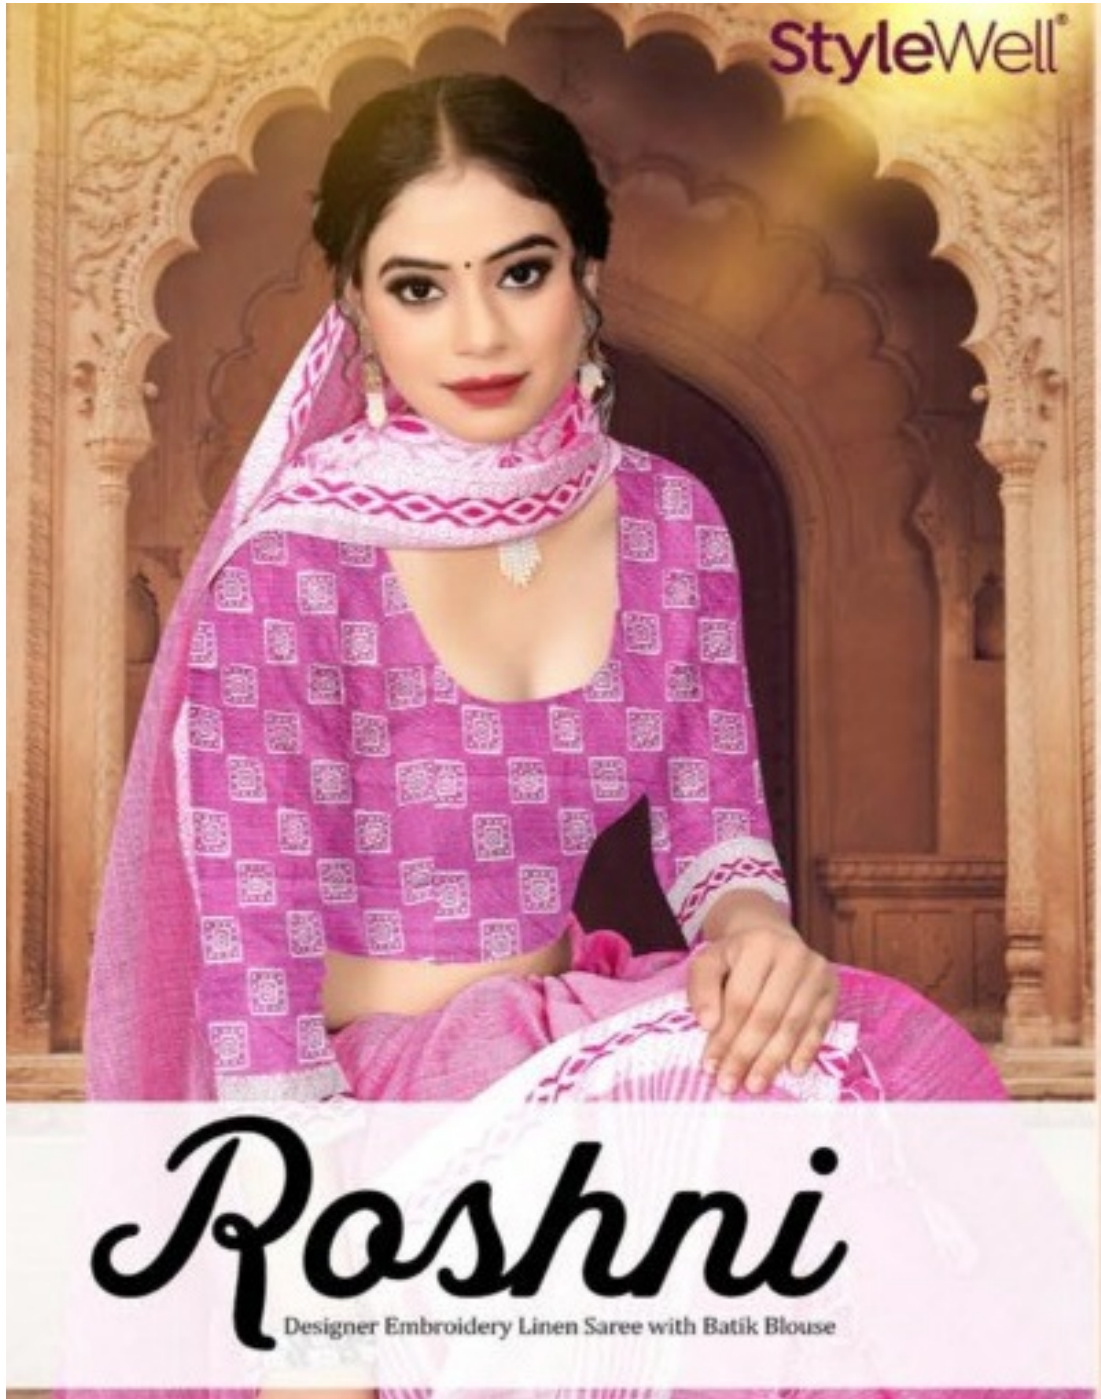

StyleWell®

Rashni

Designer Embroidery Linen Saree with Batik Blouse

TEXTILE DEAL

D.N.2440

D.N.2441

D.N.2442

D.N.2443