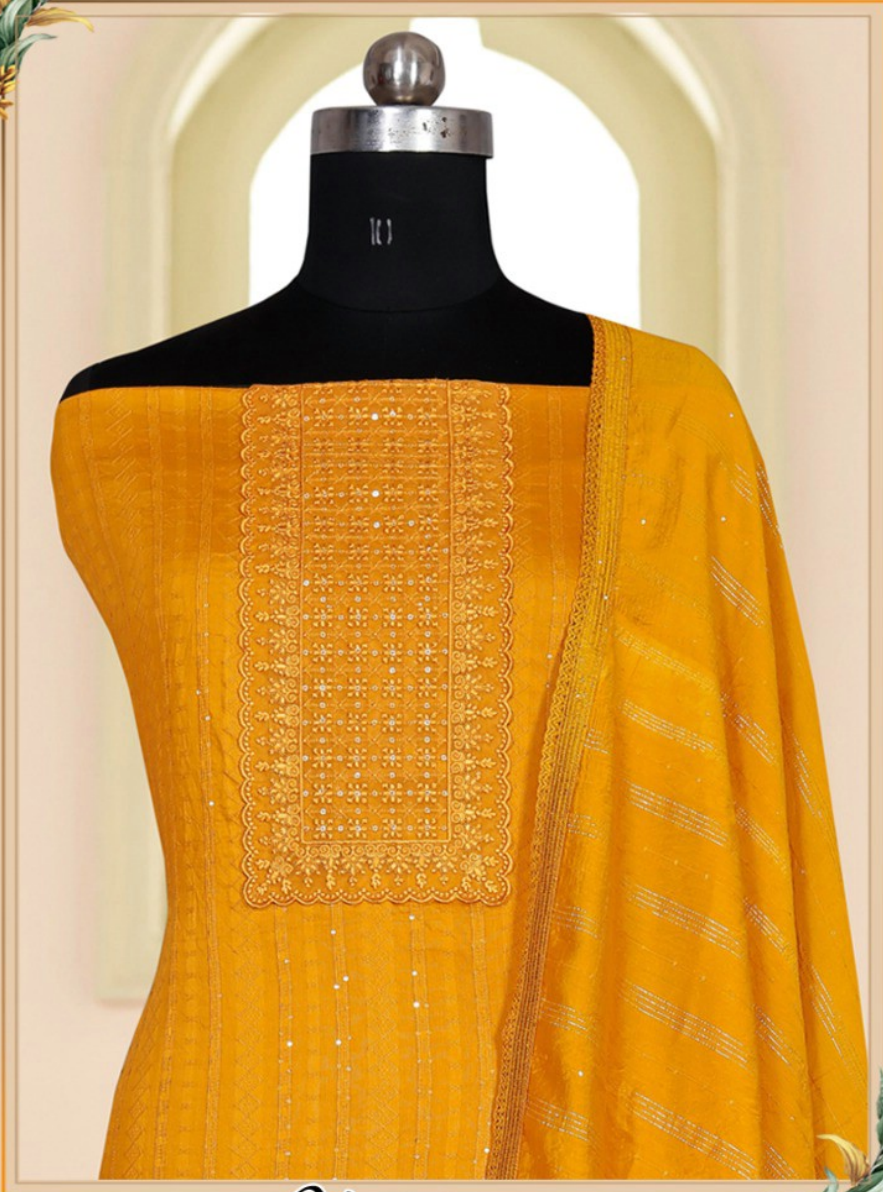

TEXTILE DEAL

Hotstar VOL-2