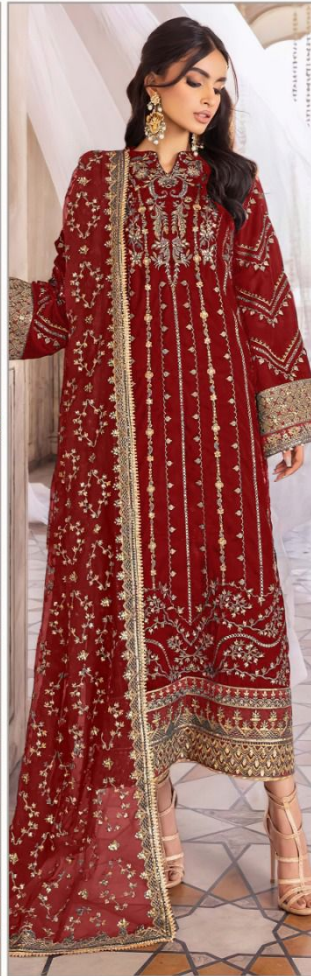

ALK[®]

AL KHUSHBU[®]

ATEERA
vol-1

ALK[®]
AL KHUSHBU[®]
ATEERA
vol-1

ALK D.No.4015-A

TOP

Fox Georgette
with Embroidery

BOTTOM-INNER

Dull santoon

DUPATTA

Nazmin with
Embroidery

ALK[®]
AL KHUSHBU[®]
ATEERA
vol-1

ALK D.No.4015-B

TOP

Fox Georgette
with Embroidery

BOTTOM-INNER

Dull santoon

DUPATTA

Nazmin with
Embroidery

ALK[®]
AL KHUSHBU[®]
ATEERA
vol-1

ALK D.No.4015-C

TOP

Fox Georgette
with Embroidery

BOTTOM-INNER

Dull santoon

DUPATTA

Nazmin with
Embroidery

ATEERA vol-1

TOP
ORGANZA WITH HEAVY
EMBROIDERED

BOTTOM-INNER
PURE DULL
SANTOON (UNSTICH)

DUPATTA
NAZMIN WITH HEAVY
EMBROIDERED

ALK-4015-A