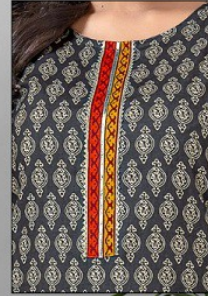

Queen India
4001

TEXTILE DEAL

POINT 8[®]

Designer Wear

by

DEEPTEX[®]
PRINTS

Queen India
4004

TEXTILE DEAL