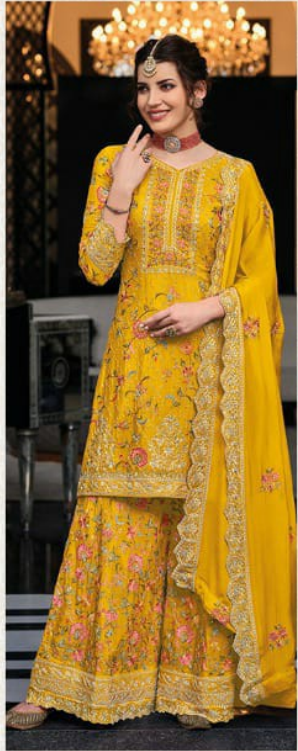

eba® lifestyle

SHAGUN

COLOR EDITION-8

TEXTILE DEAL

eba lifestyle

SHAGUN | 1447-D

TEXTILE DEAL

eba lifestyle

SHAGUN | 1447-A

SHAGUN | 1447-A
♦♦♦

SHAGUN | 1447-B
♦♦♦

SHAGUN | 1447-C
♦♦♦

SHAGUN | 1447-D
♦♦♦

SHAGUN
COLOR EDITION-8

TEXTILE DEAL

TEXTILE DEAL