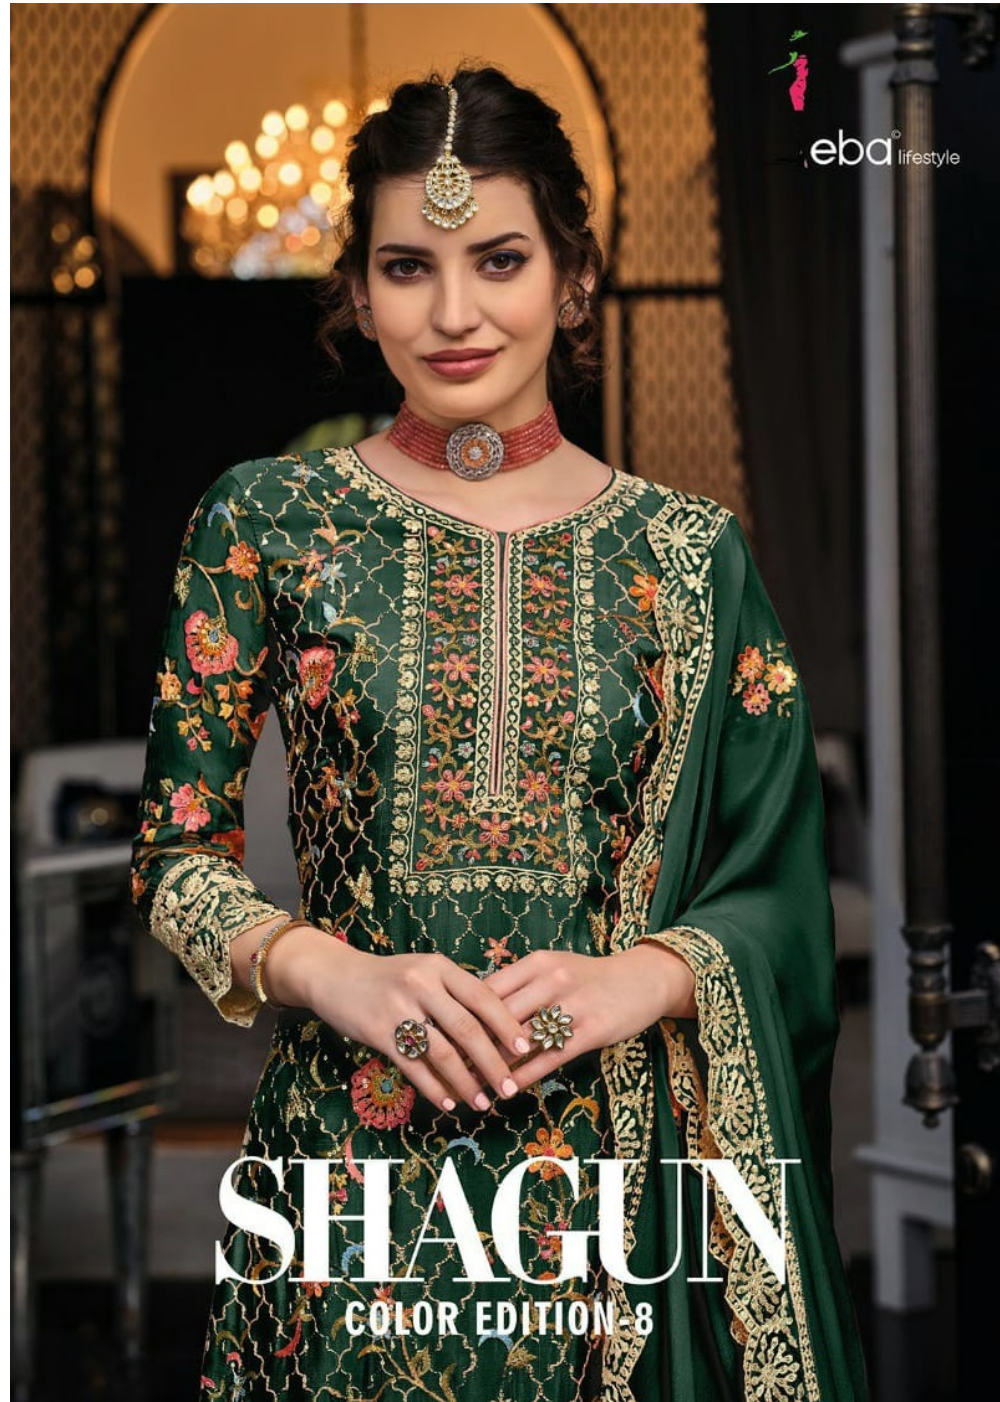

eba® lifestyle

SHAGUN

COLOR EDITION-8

TEXTILE DEAL

eba lifestyle

SHAGUN | 1447-D

TEXTILE DEAL

eba lifestyle

SHAGUN | 1447-A

SHAGUN | 1447-A
♦♦♦

SHAGUN | 1447-B
♦♦♦

SHAGUN | 1447-C
♦♦♦

SHAGUN | 1447-D
♦♦♦

SHAGUN
COLOR EDITION-8

TEXTILE DEAL

TEXTILE DEAL