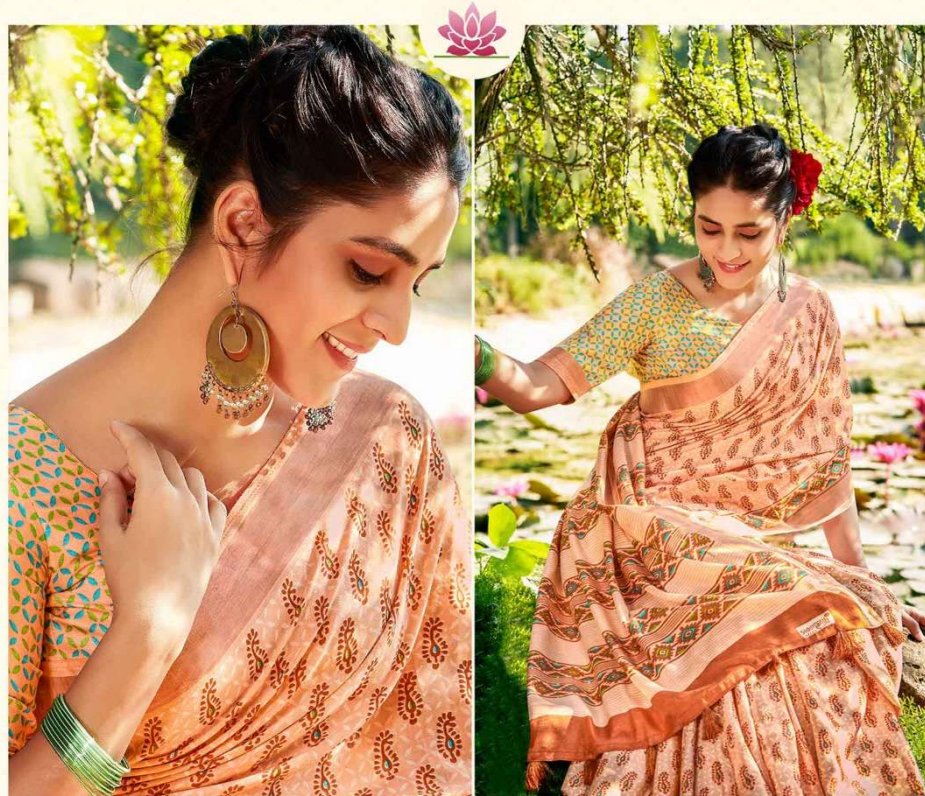

Siddhanth
WEAVES

WEAVES NALINIGULM
PART-01

UPDATE WARDROBE WITH SEASON'S FRESH NEW FLORAL AND ON TEND BUES.

BALANCED SHADE

58004

MADICAL ICON
58003

UPDATE WARDROBE WITH SEASON'S FRESH NEW FLORAL AND ON TEND BUES.

58002

TRADITIONAL TREASURE

58001

CELEBRATE INDIAN

UPDATE WARDROBE WITH SEASON'S FRESH NEW FLORAL AND ON TEND BUES.

58006

58008

58005