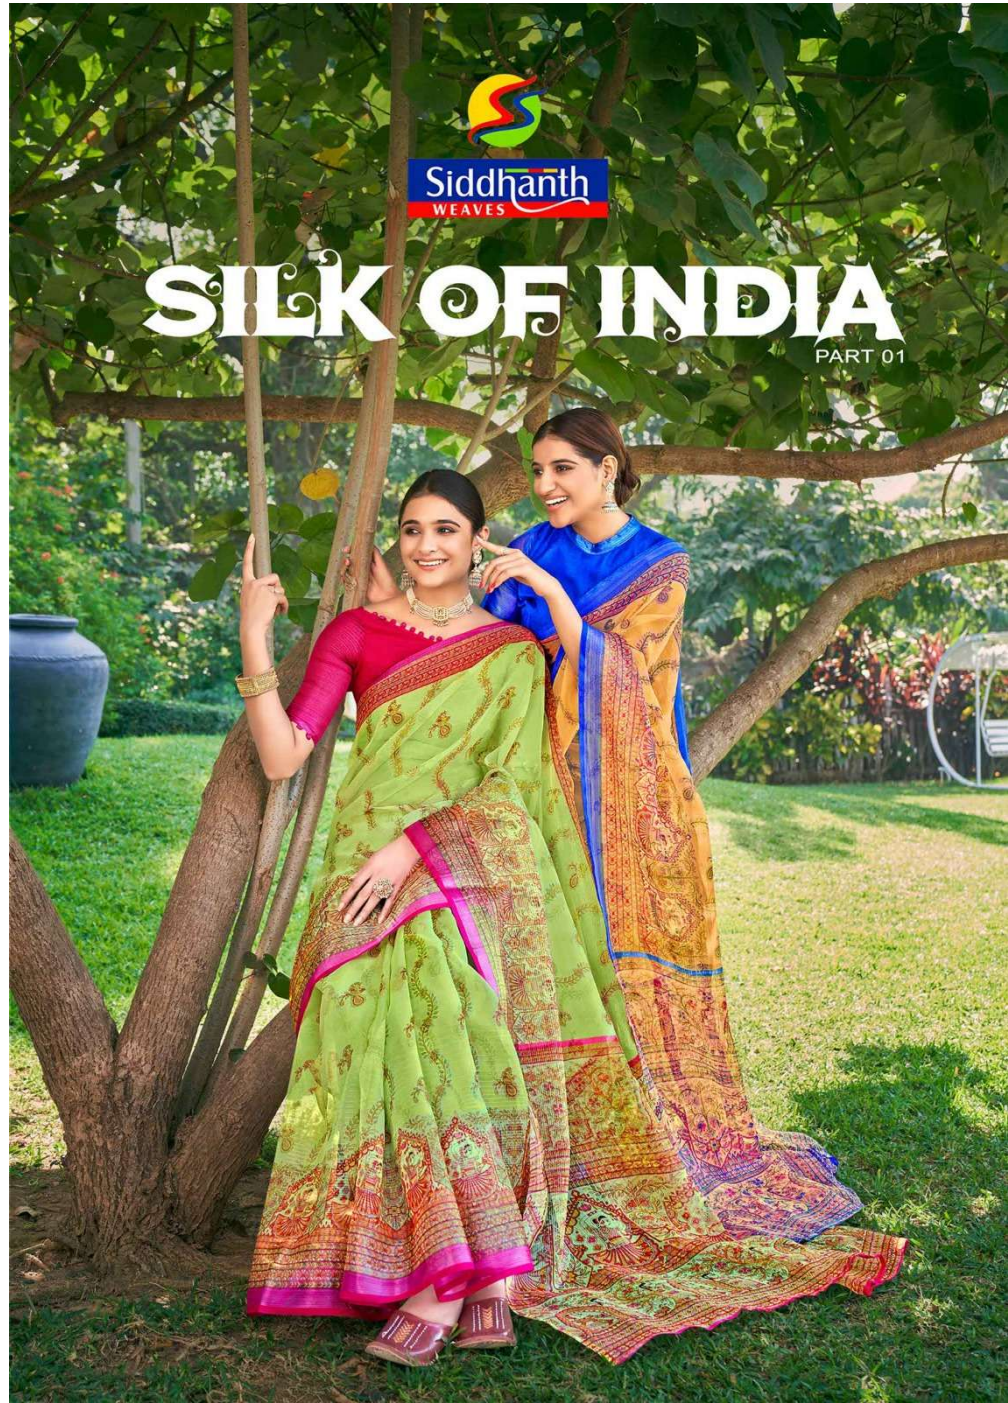

SILK OF INDIA

PART 01

FESTIVE SHADE

SHE IS BEAUTIFUL IN HER OWN WAYS; SHE IS FULL OF HOPES AND DREAMS"

T
R
E
N
D
S

•70007•

SHE IS BEAUTIFUL IN HER OWN WAYS; SHE IS
FULL OF HOPES AND DREAMS™

•70006•

S
I
Y
L

•70004•

SHE IS BEAUTIFUL IN
HER OWN WAYS; SHE IS
FULL OF HOPES AND
DREAMS™

R

A
R
T
I
F
I
C
I
A
L

•70005•

SHE IS BEAUTIFUL IN HER OWN WAYS; SHE IS FULL OF HOPES AND DREAMS*

•70003•

•70007•

•70008•

T
V
A
T
S
H

70008

SHE IS BEAUTIFUL IN HER OWN WAYS; SHE IS
FULL OF HOPES AND DREAMS™