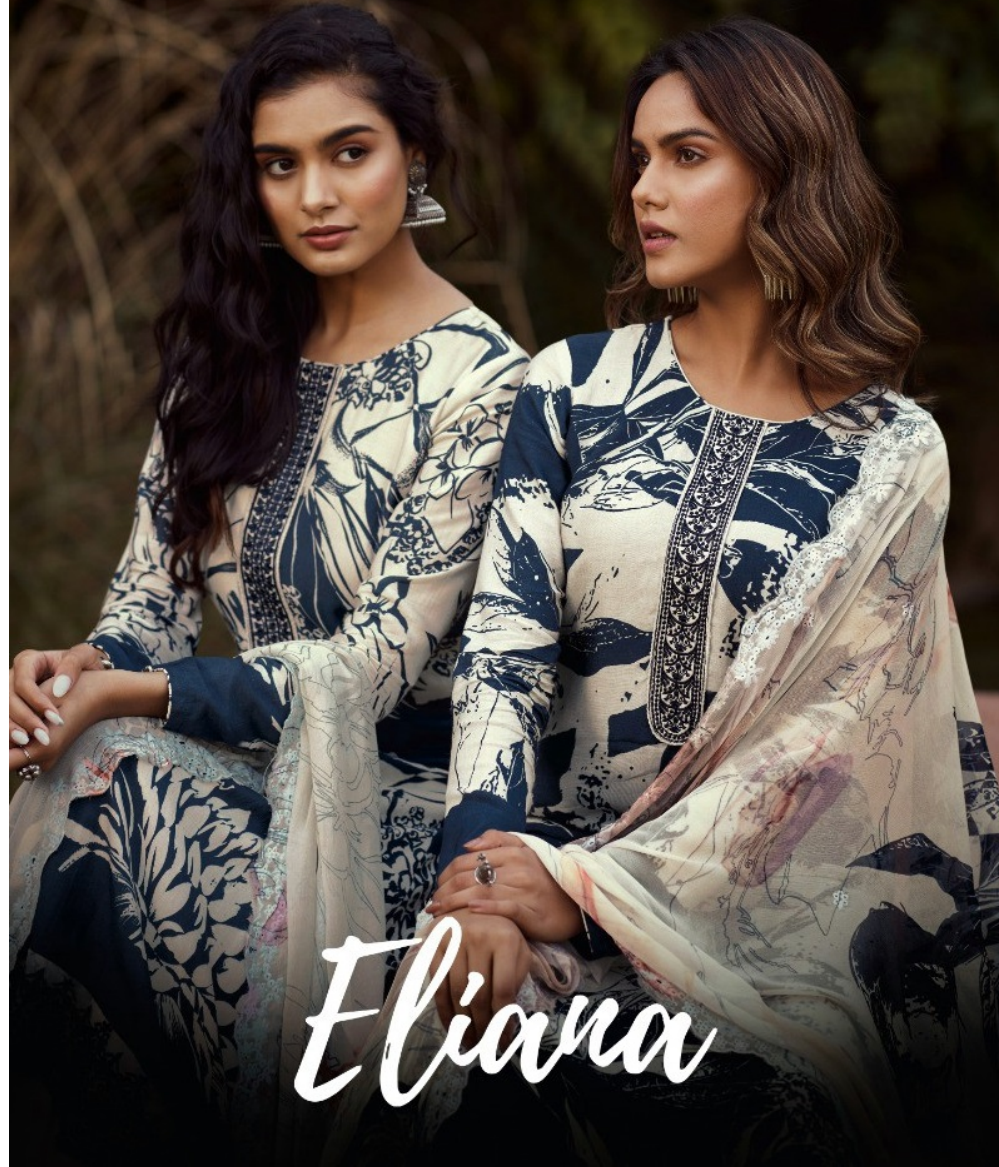

Chihn चिन्ह
IMPRINT YOU STYLE

Eliana

Chihn चिन्ह
IMPRINT YOU STYLE

TEXTILE DEAL

Fashionable tributes to color & silhouettes that have inspired trends around the world.

24813

Ravishimings

Contrast romantic palette with giraffe coloring.