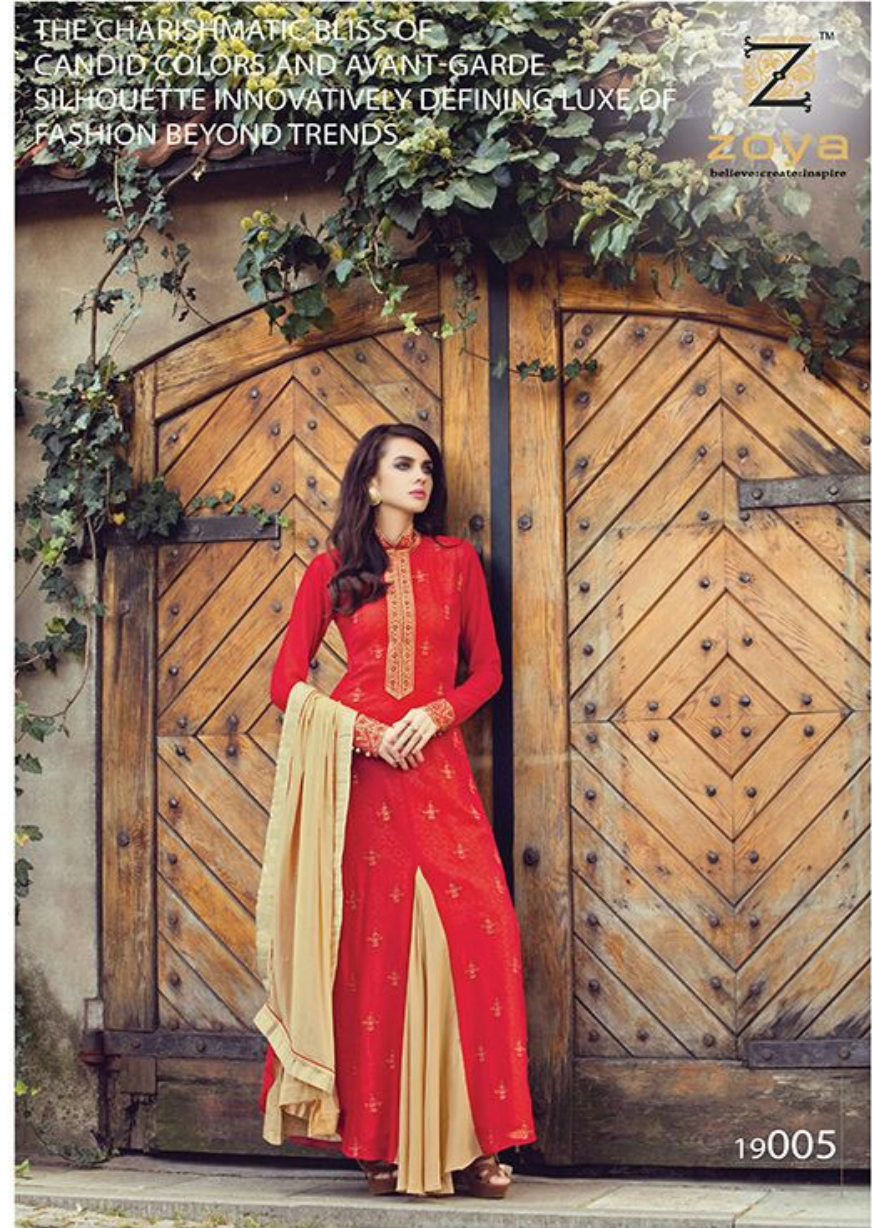

THE CHARISMATIC BLISS OF
CANDID COLORS AND AVANT-GARDE
SILHOUETTE INNOVATIVELY DEFINING LUXE OF
FASHION BEYOND TRENDS

ZTM
zoya
believe create inspire

19005

19001

19002

19003

19004

19005