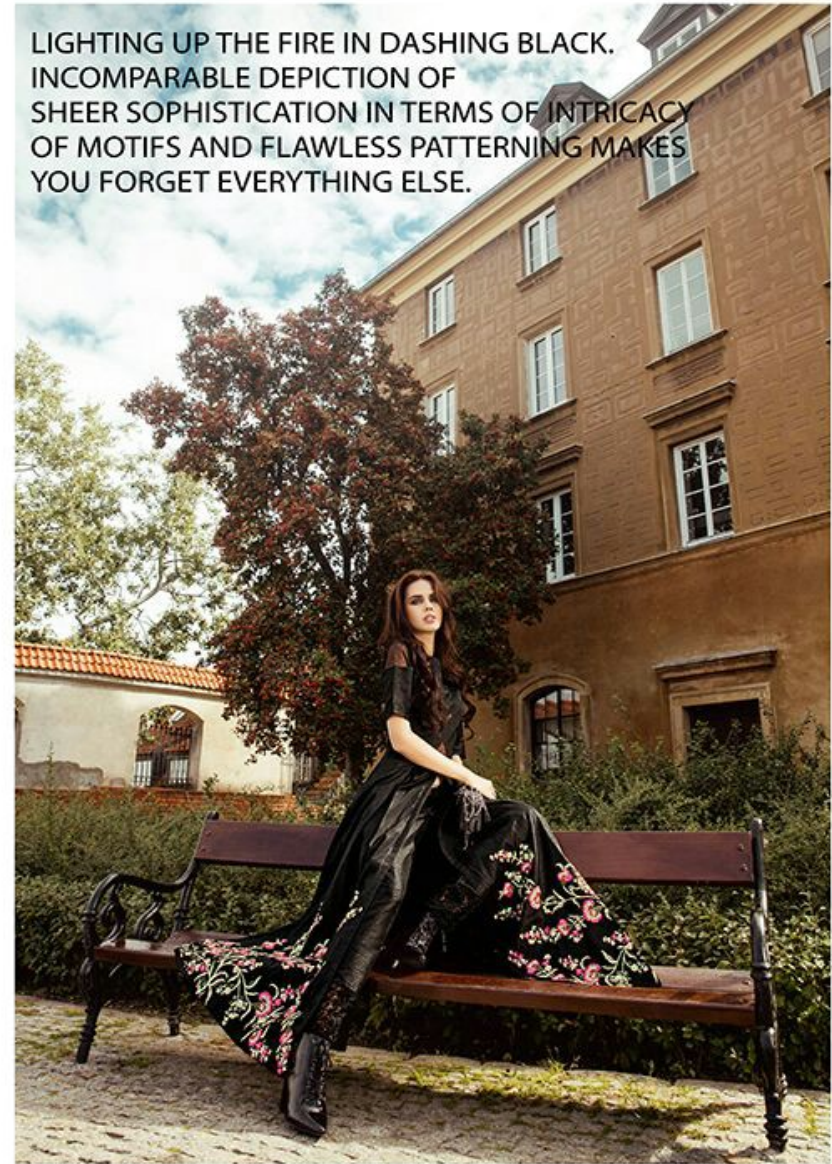

LIGHTING UP THE FIRE IN DASHING BLACK.
INCOMPARABLE DEPICTION OF
SHEER SOPHISTICATION IN TERMS OF INTRICACY
OF MOTIFS AND FLAWLESS PATTERNING MAKES
YOU FORGET EVERYTHING ELSE.

19007