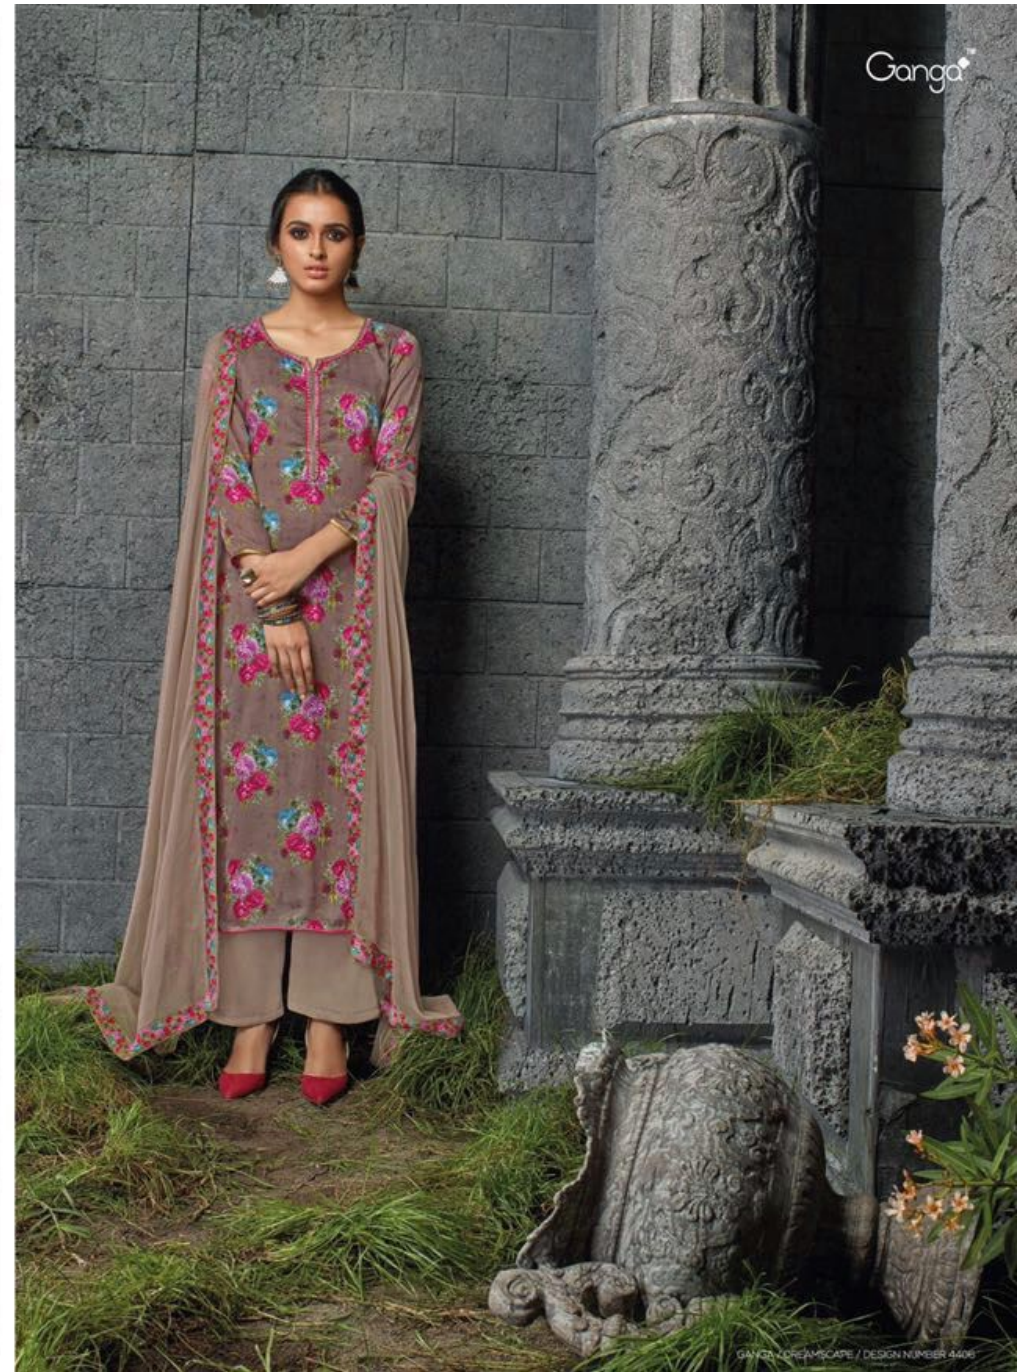

Ganga

GANGA DREAMSCAPE / DESIGN NUMBER 4406