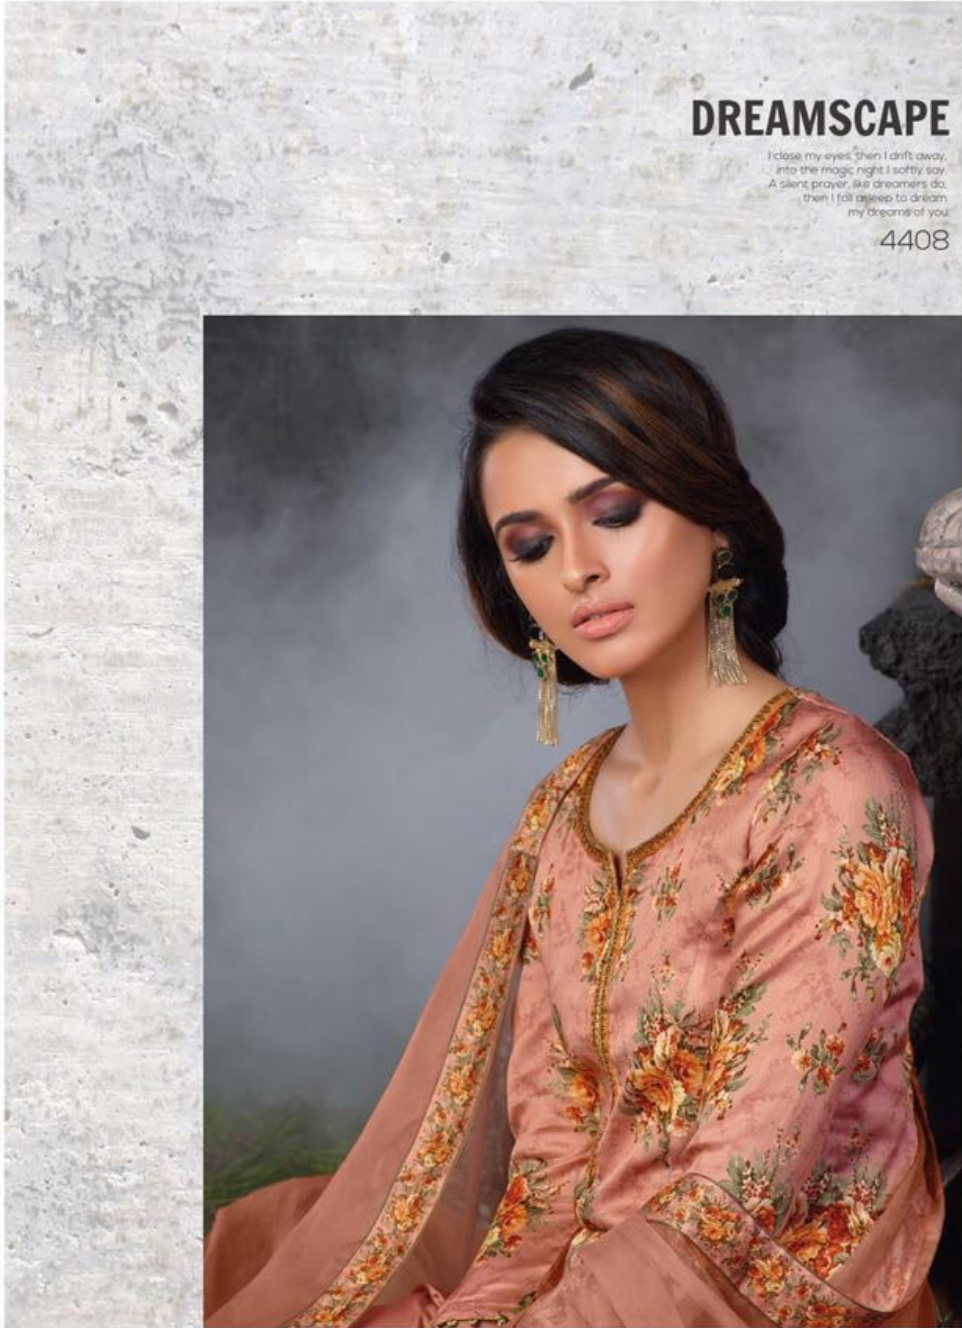

DREAMSCAPE

4408