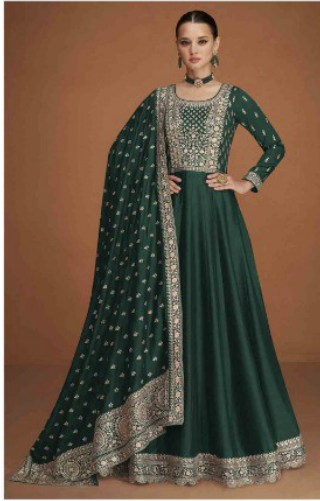

A | AASHIRWAD[®]
CREATION

GULKAND[®]
A brand by Aashirwad

Veera

TEXTILE DEAL

A | 9580

TEXTILE DEAL

A | 9577

A | 9578