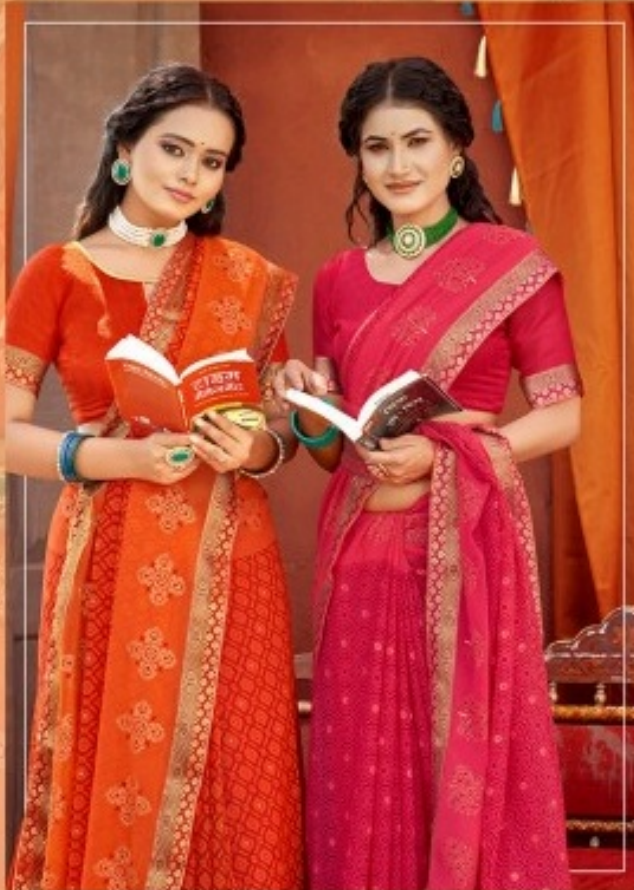

मधुPriya
A TRUE INDIAN TRADITION

ESHANI

(FULL SAREE JACQUARD LESS) IVORY PRINT

मधुPriya

ESHANI

FULL SARGE JACQUARD LESS
IVORY PRINT

37251

37252

37253

37254

37255

37256

37257

37258

(FULL SAREE JACQUARD LESS)
IVORY PRINT

37251

(FULL SAREE JACQUARD LESS)
IVORY PRINT

37252

(FULL SAREE JACQUARD LESS)
IVORY PRINT

37253

(FULL SAREE JACQUARD LESS)
IVORY PRINT

37254

(FULL SAREE JACQUARD LESS)
IVORY PRINT

37255