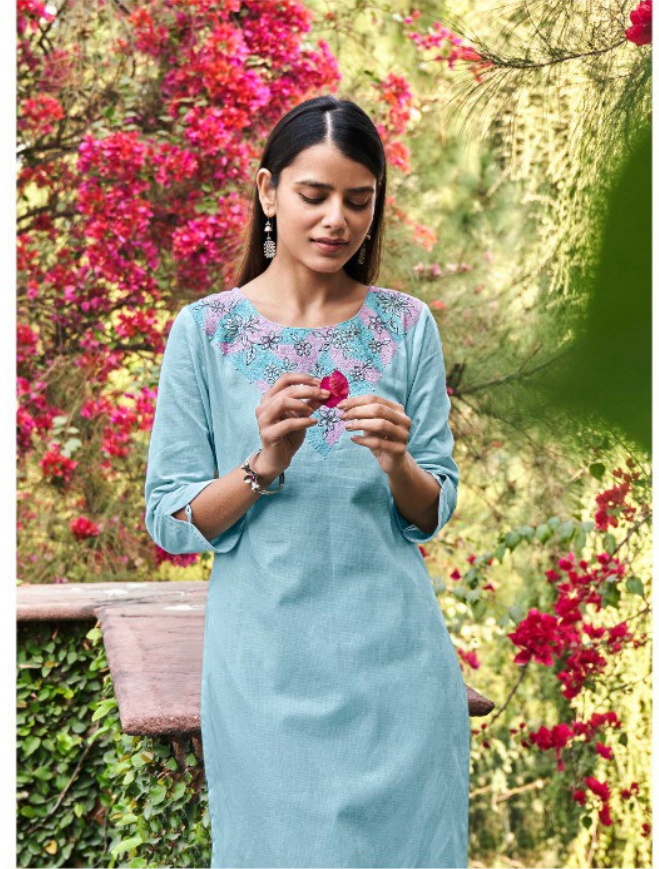

four
buttons

Elegance - Designed & Delivered

FB3106

TEXTILE DEAL

TEXTILE DEAL

Elegance - Designed & Delivered

TEXTILE DEAL