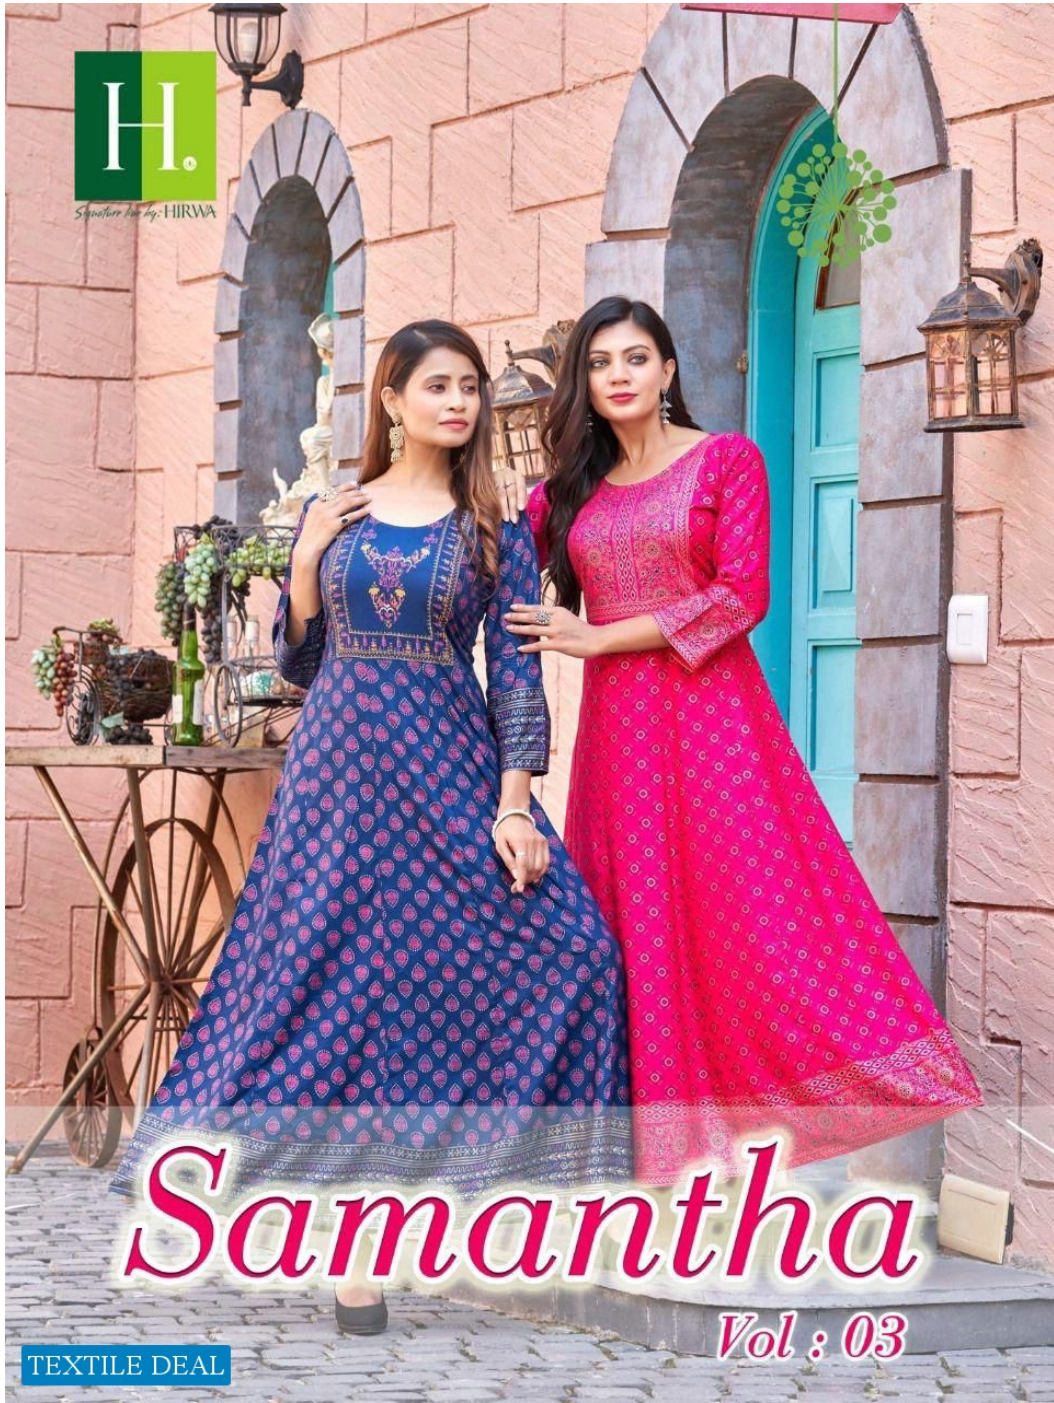

Signature by HIRWA

Samantha

Vol : 03

TEXTILE DEAL

The Next Generation Muse - 02

She comes clad in the fabrics of the ultimate finesse and seduces the sensibilities of the artist, the sculptor, the poet, the musician - and inspires creativity like never before. She's the force that gives birth to masterpieces - the modern day muse.

TEXTILE DEAL

H.
by LIRWA

TEXTILE DEAL

Signature line by HIRWA

Samantha

Vol-03

Size : M,L,XL,XXL,3XL,4XL,5XL,6XL,7XL

TEXTILE DEAL