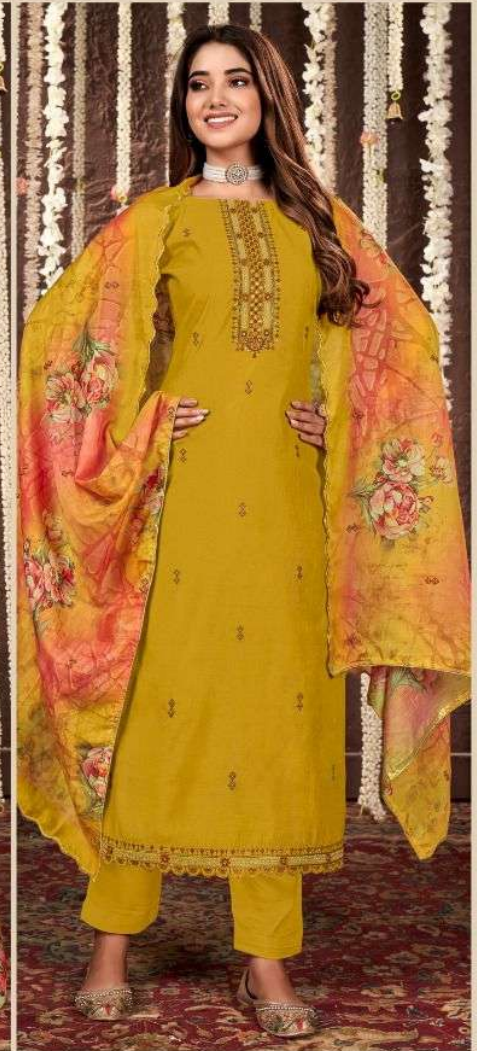

NARI

STUTI  
VOL - 5

  
**NARI**  
6703

  
NAARI

*coral charm*

IN THE 21ST CENTURY THE STYLE TRENDS OF THE FASHION INDUSTRY DOMINATE THE WORLD MORE THAN THEY EVER DID, AND CONTROL NOT ONLY THE WAY PEOPLE DRESS BUT ALSO TRENDS IN HOME WARE DESIGN, MAKEUP FASHIONS AND PEOPLE'S OVERALL ATTITUDES. IN THE 60S FLOWER POWER DID NOT ONLY MEAN FLAMES AND TONICS, IT SHIMMERED UP THE WHOLE ATTITUDE OF A GENERATION, AND THIS IS EVEN MORE PROMINENT TODAY.

6701

6702

6703

6704

NARI  
6704