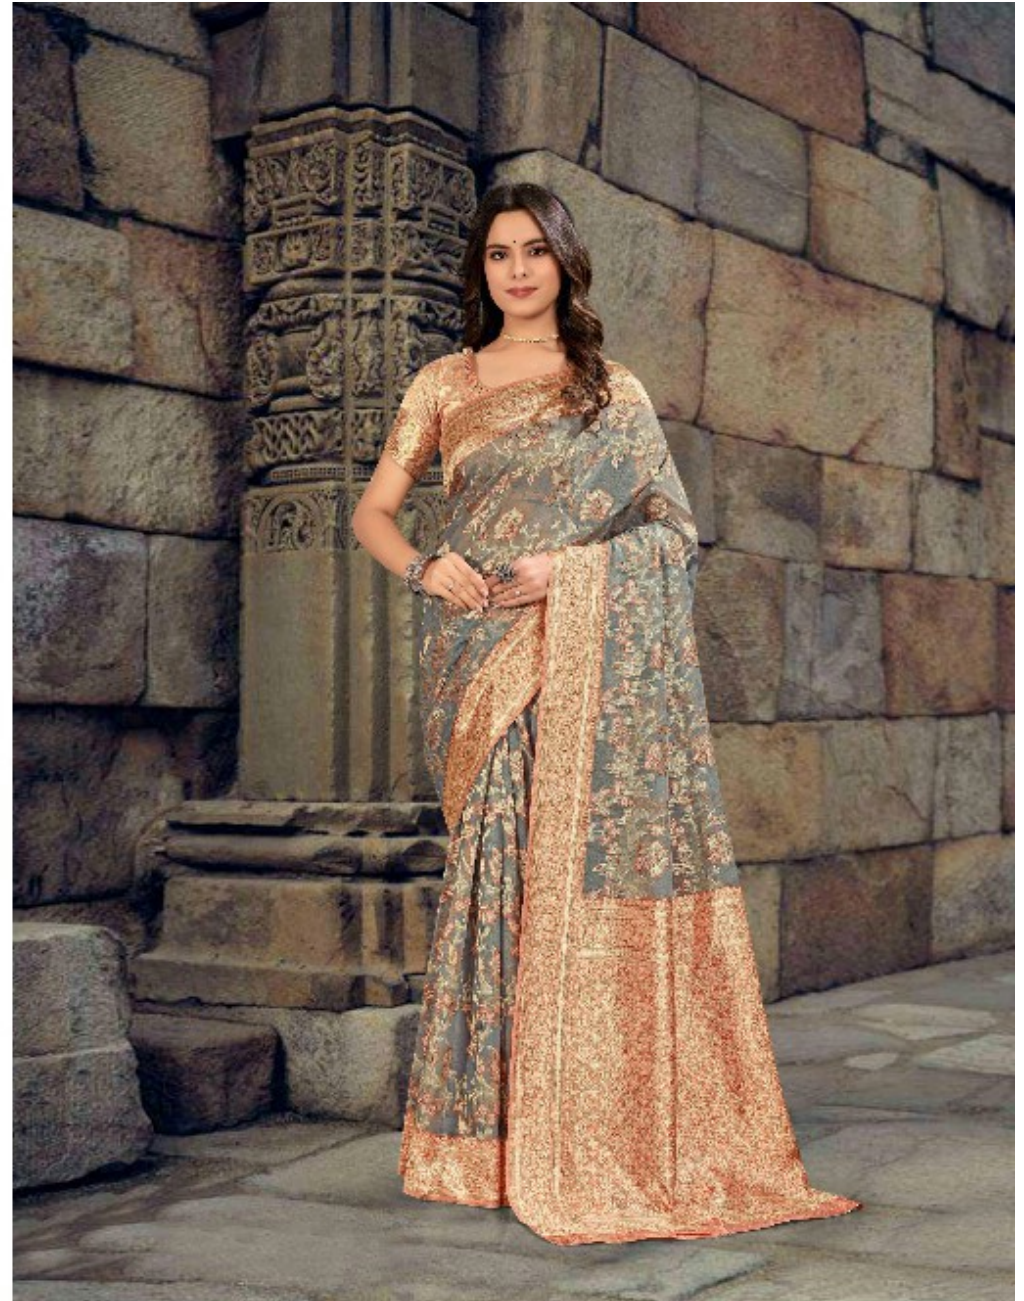

LUSH'ALLURING
SHADES OF GREY ACCENTED WITH EXCLUSIVE DESIGNS.

TEXTILE DEAL

39704