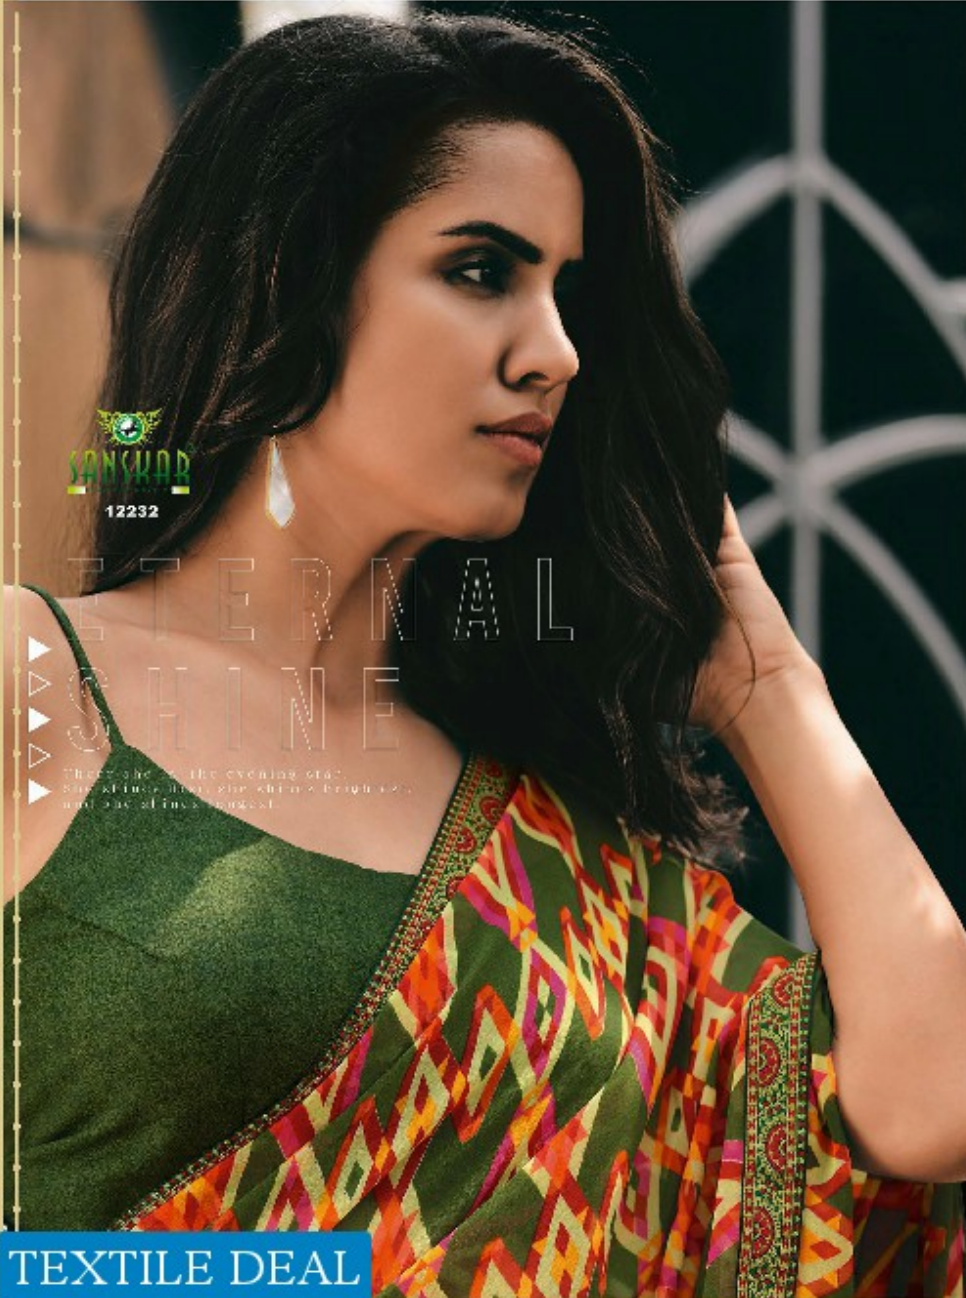

# STYLE DECODED

Add flair to your daily style

TEXTILE DEAL

TEXTILE DEAL

12226

STYLE  
DECODED

Add flair to your daily style

TEXTILE DEAL

TEXTILE DEAL

  
SANSKAR®  
12232

**KANSHAD**

12232

INTERNAL  
SHINE

There she is, the evening star,  
shining brightly, the stars' brightest,  
and one of the biggest.

**TEXTILE DEAL**