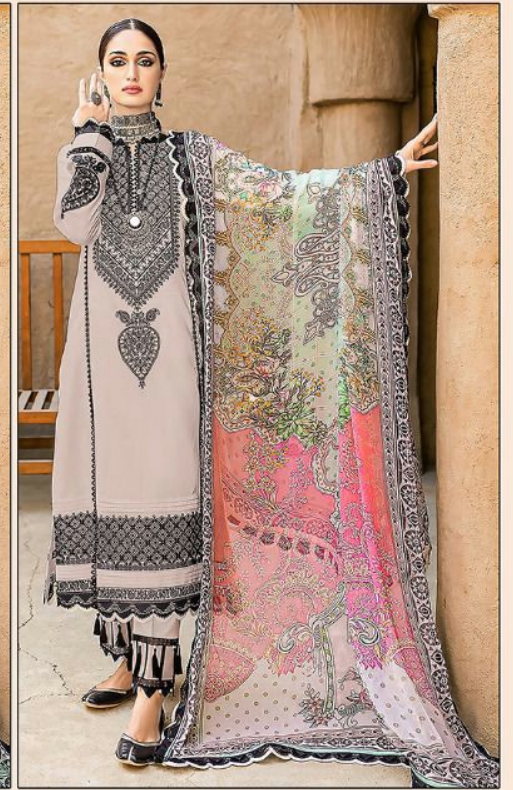

S-791-E

TEXTILE DEAL