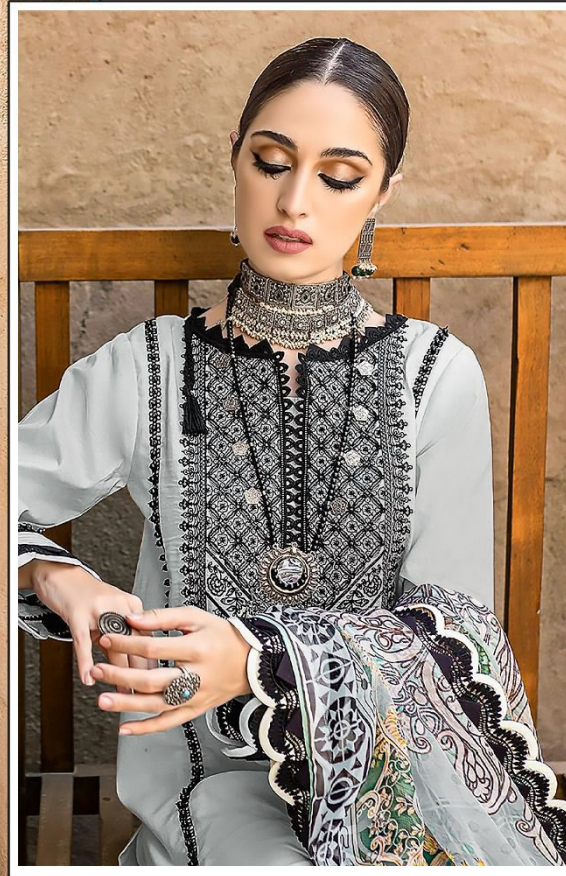

Shree®
FABS

TOP:- HEAVY CAMBRIC
DUPATTA:- SILVER CHIFFON
BOTTOM / INNER:- HEAVY PC

TEXTILE DEAL

S-791-C

Shree[®]
FABS

TOP:- HEAVY CAMBRIC
DUPATTA:- SILVER CHIFFON
BOTTOM / INNER:- HEAVY PC

TEXTILE DEAL

S-791-D

Shree®
FABS

TOP:- HEAVY CAMBRIC
DUPATTA:- SILVER CHIFFON
BOTTOM / INNER:- HEAVY PC

TEXTILE DEAL

S-791-B

TOP:- HEAVY CAMBRIC
DUPATTA:- SILVER CHIFFON
BOTTOM / INNER:- HEAVY PC

S-791-E

TEXTILE DEAL

TOP:- HEAVY CAMBRIC
DUPATTA:- SILVER CHIFFON
BOTTOM / INNER:- HEAVY PC