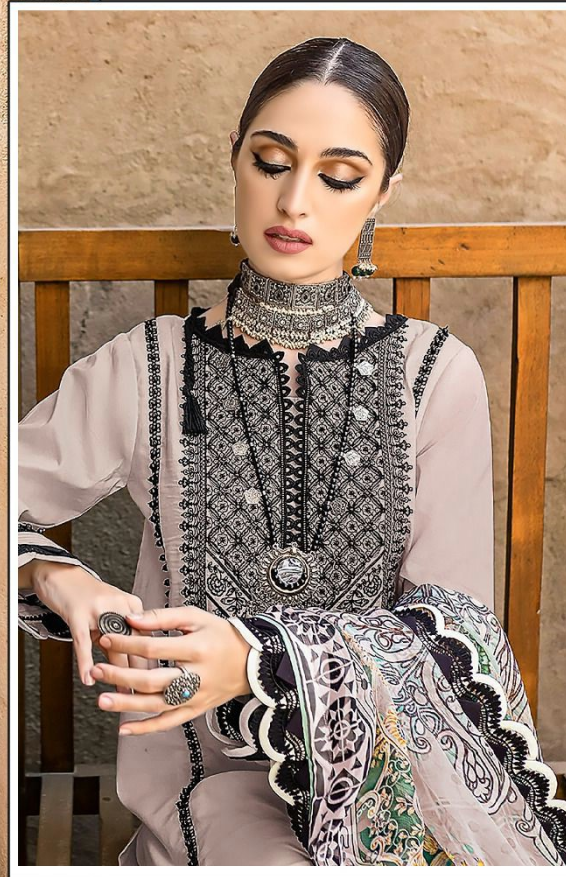

Shree®
FABS

TOP:- HEAVY CAMBRIC
DUPATTA:- SILVER CHIFFON
BOTTOM / INNER:- HEAVY PC

TEXTILE DEAL

S-791-C

Shree[®]
FABS

TOP:- HEAVY CAMBRIC
DUPATTA:- SILVER CHIFFON
BOTTOM / INNER:- HEAVY PC

TEXTILE DEAL

S-791-D

Shree®
FABS

TOP:- HEAVY CAMBRIC
DUPATTA:- SILVER CHIFFON
BOTTOM / INNER:- HEAVY PC

TEXTILE DEAL

S-791-B

TOP:- HEAVY CAMBRIC
DUPATTA:- SILVER CHIFFON
BOTTOM / INNER:- HEAVY PC

S-791-E

TEXTILE DEAL

TOP:- HEAVY CAMBRIC
DUPATTA:- SILVER CHIFFON
BOTTOM / INNER:- HEAVY PC