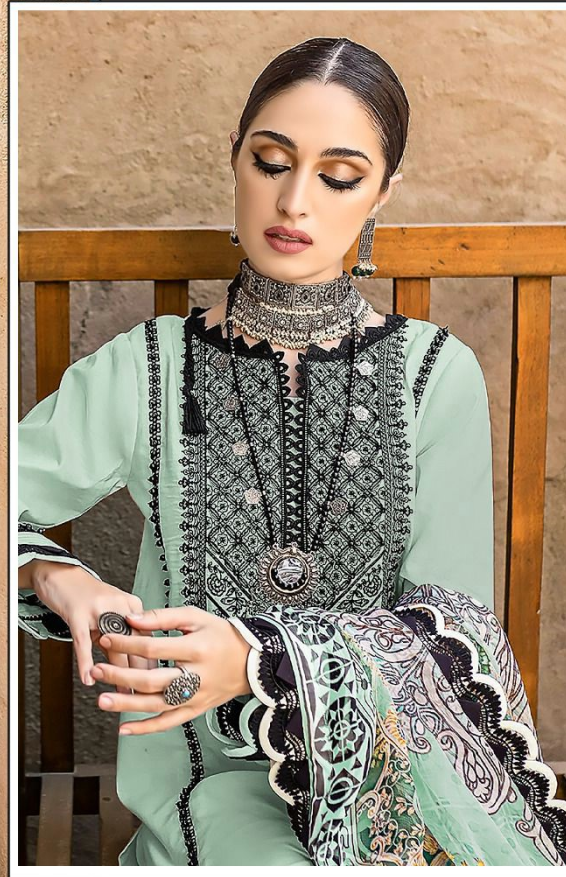

Shree®
FABS

TOP:- HEAVY CAMBRIC
DUPATTA:- SILVER CHIFFON
BOTTOM / INNER:- HEAVY PC

TEXTILE DEAL

S-791-C

Shree[®]
FABS

TOP:- HEAVY CAMBRIC
DUPATTA:- SILVER CHIFFON
BOTTOM / INNER:- HEAVY PC

TEXTILE DEAL

S-791-D

Shree®
FABS

TOP:- HEAVY CAMBRIC
DUPATTA:- SILVER CHIFFON
BOTTOM / INNER:- HEAVY PC

TEXTILE DEAL

S-791-B

TOP:- HEAVY CAMBRIC
DUPATTA:- SILVER CHIFFON
BOTTOM / INNER:- HEAVY PC

S-791-E

TEXTILE DEAL

TOP:- HEAVY CAMBRIC
DUPATTA:- SILVER CHIFFON
BOTTOM / INNER:- HEAVY PC