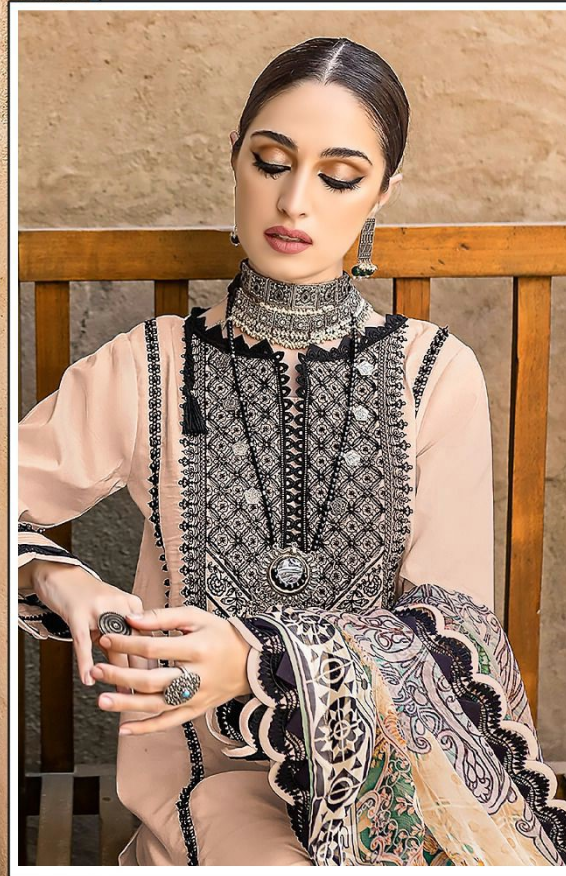

Shree®
FABS

TOP:- HEAVY CAMBRIC
DUPATTA:- SILVER CHIFFON
BOTTOM / INNER:- HEAVY PC

TEXTILE DEAL

S-791-C

Shree[®]
FABS

TOP:- HEAVY CAMBRIC
DUPATTA:- SILVER CHIFFON
BOTTOM / INNER:- HEAVY PC

TEXTILE DEAL

S-791-D

Shree®
FABS

TOP:- HEAVY CAMBRIC
DUPATTA:- SILVER CHIFFON
BOTTOM / INNER:- HEAVY PC

TEXTILE DEAL

S-791-B

TOP:- HEAVY CAMBRIC
DUPATTA:- SILVER CHIFFON
BOTTOM / INNER:- HEAVY PC

S-791-E

TEXTILE DEAL

TOP:- HEAVY CAMBRIC
DUPATTA:- SILVER CHIFFON
BOTTOM / INNER:- HEAVY PC