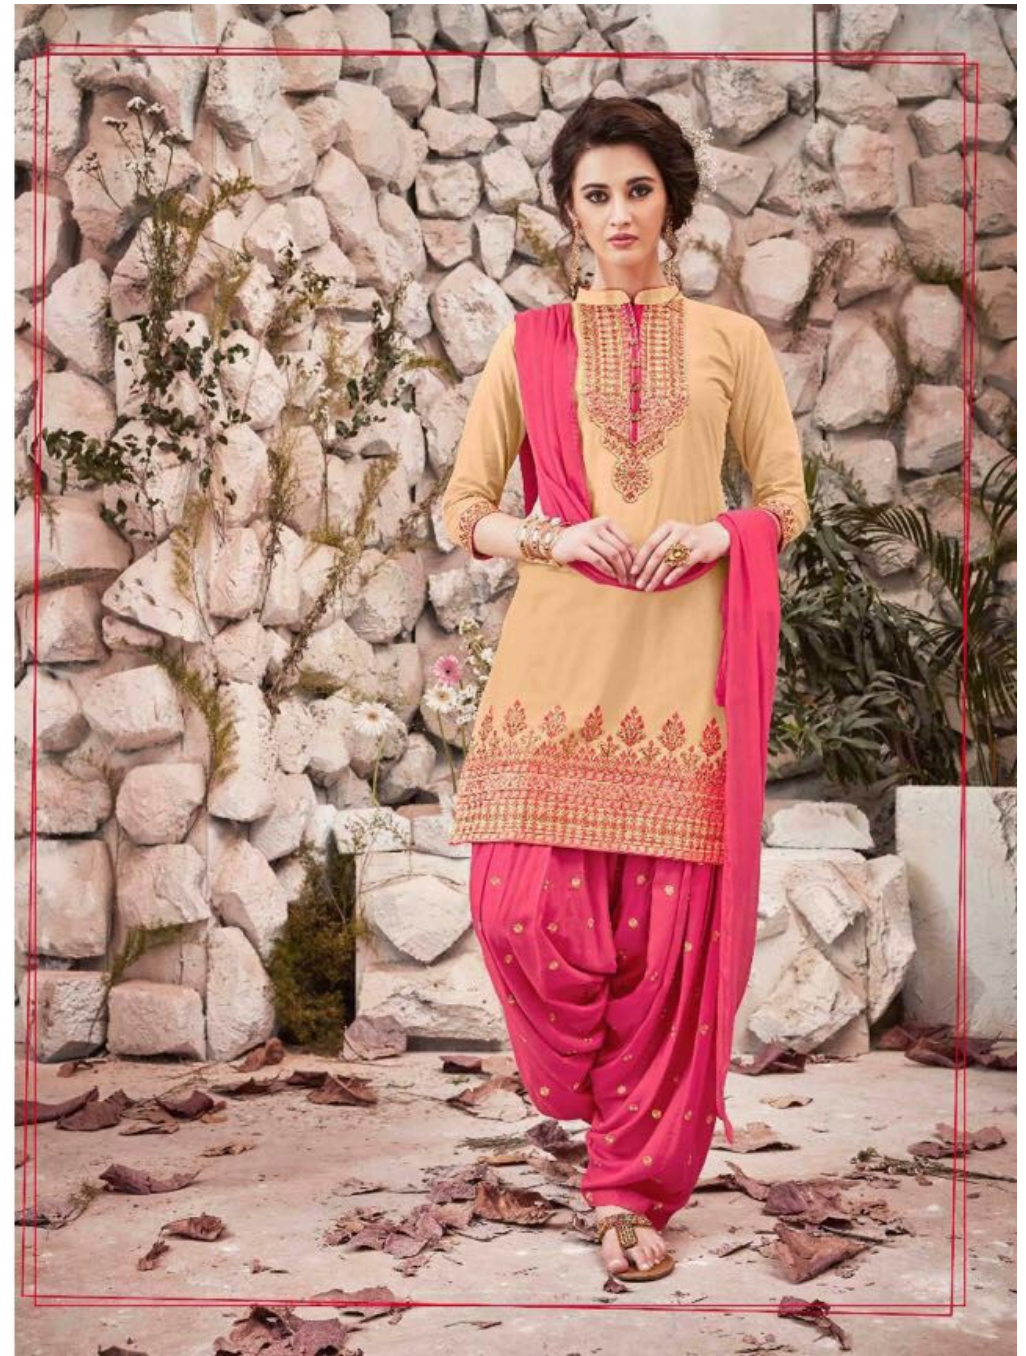

D.No.: 8904

TEXTILE DEAL

Feel the enchanting radiance  
of season with rani, green &  
white pattern brings in  
a complete look of  
elegance and simplicity...

D.No.: 8908

TEXTILE DEAL

Make everyday fashionable  
everything you need for a fabulous  
wardrobe a round up of  
the hottest trends this season