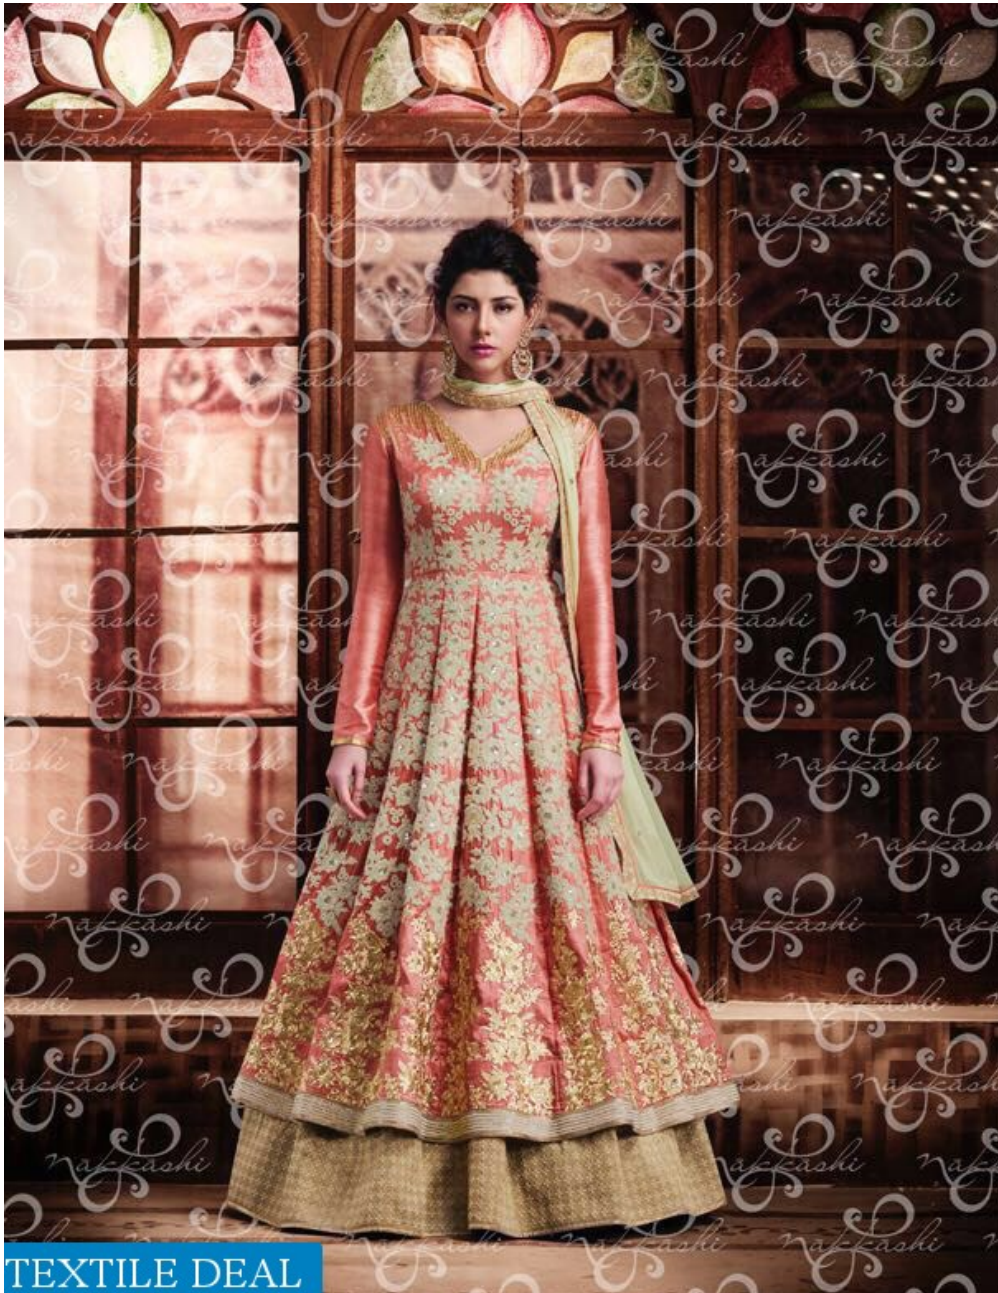

TEXTILE DEAL