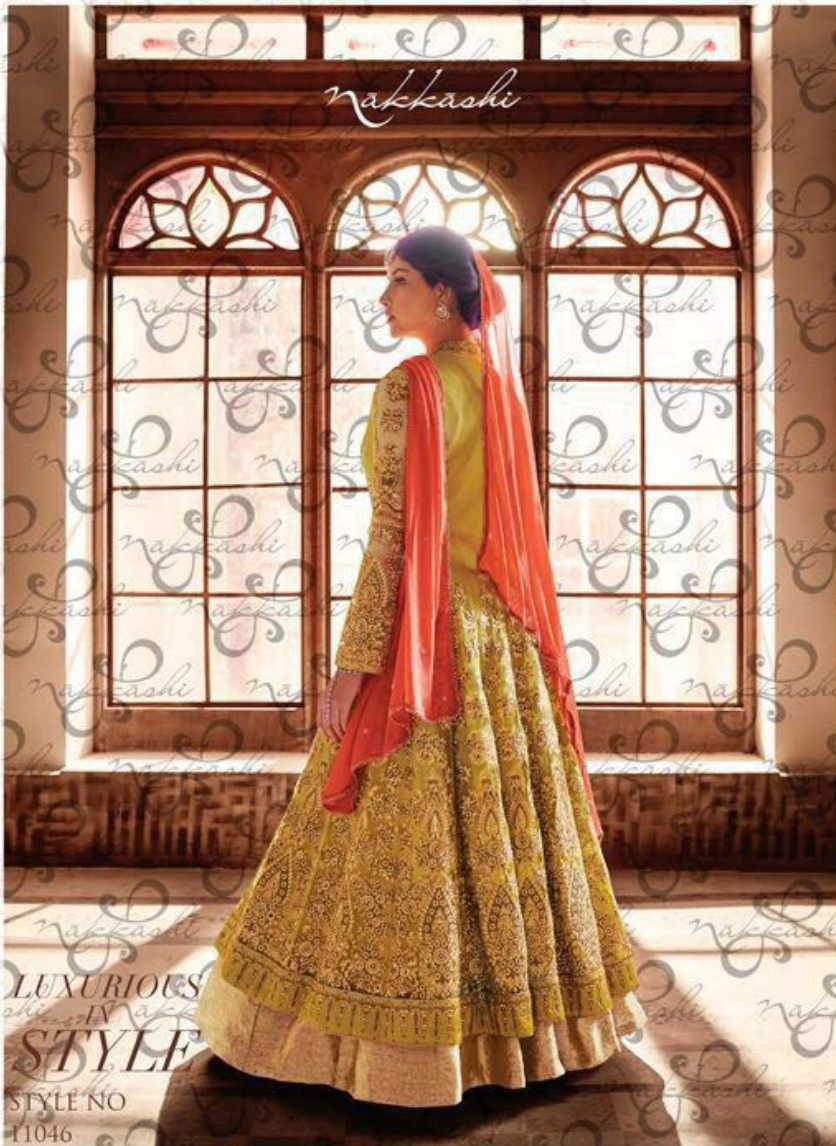

TEXTILE DEAL

nakkashi

STYLE NO
11045

TEXTILE DEAL

LUXURIOUS
STYLE
STYLE NO
11046

TEXTILE DEAL

TEXTILE DEAL

Floor length dress in Jute Silk fabric.
Front buta patch is the embroidery
highlight with jewelled embroidery Neck.
Dupatta in matching Grey Net fabric.

Indo-western concept suit
with a Brocade Ghaghra.
Silk style top in Peach silk fabric
and long belted top
in Mustard Net fabric.
Dupatta in Peach Chiffon fabric.

STYLE NO
11046

THE
ESSENCE
OF BEAUTY

◆ ◆ ◆
STYLE NO
11051