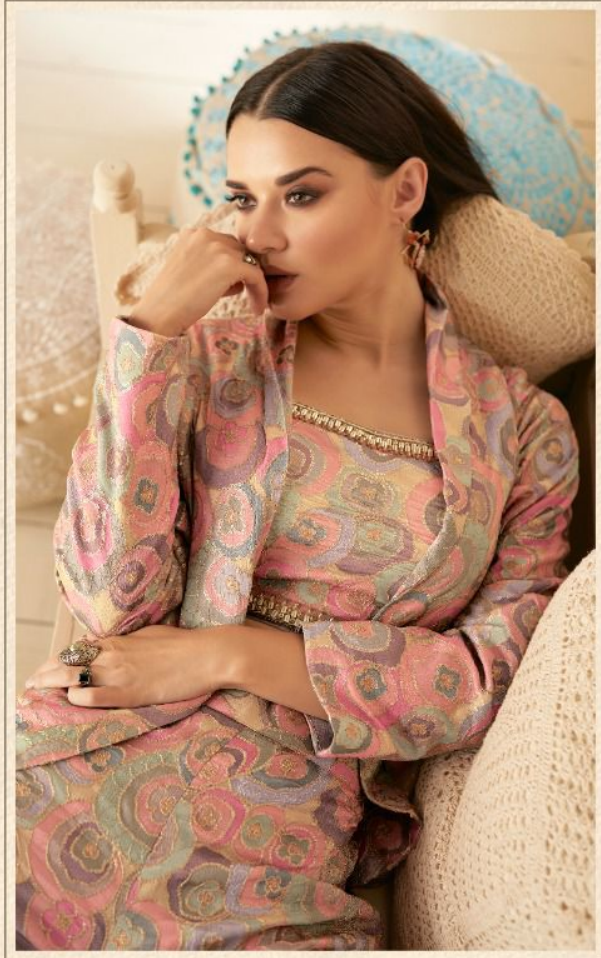

SAYURI[®]
Designer

Spring Summer
cord sets Prime Collection

SAYURI®
Designer

5260

SAYURI[®]
Designer

SAYURI[®]
Designer

Spring Summer
Prime Collection

SAYURI®
—Designer

5259

5259

5260

5261

SAYURI[®]
Designer

Spring Summer
Prime Collection

SAYURI[®]
Designer

5261