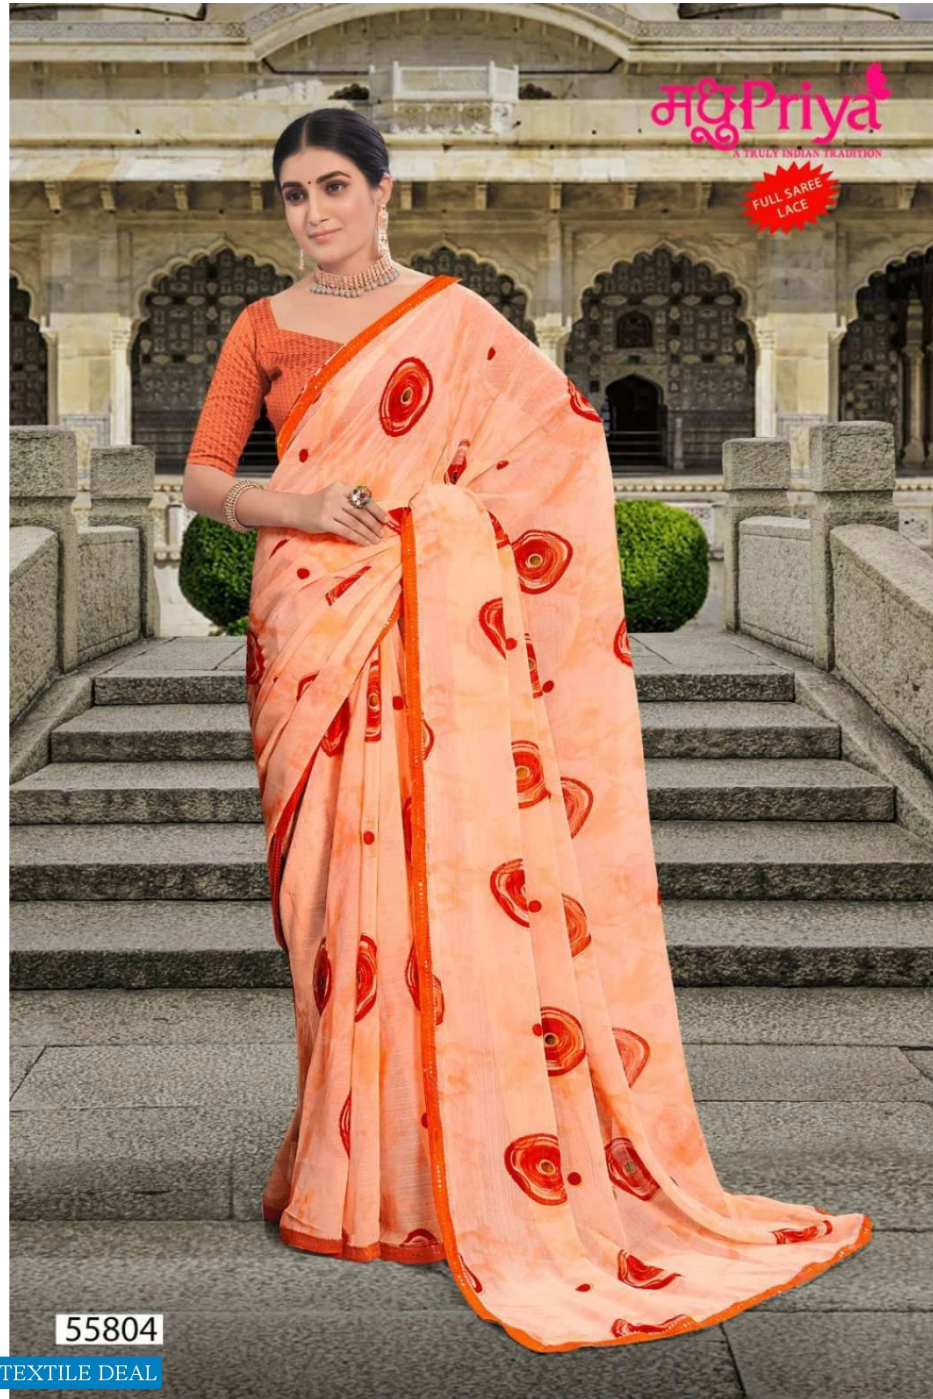

मंगुPriya
A TRULY INDIAN TRADITION

FULL SAREE
LACE

55804

TEXTILE DEAL