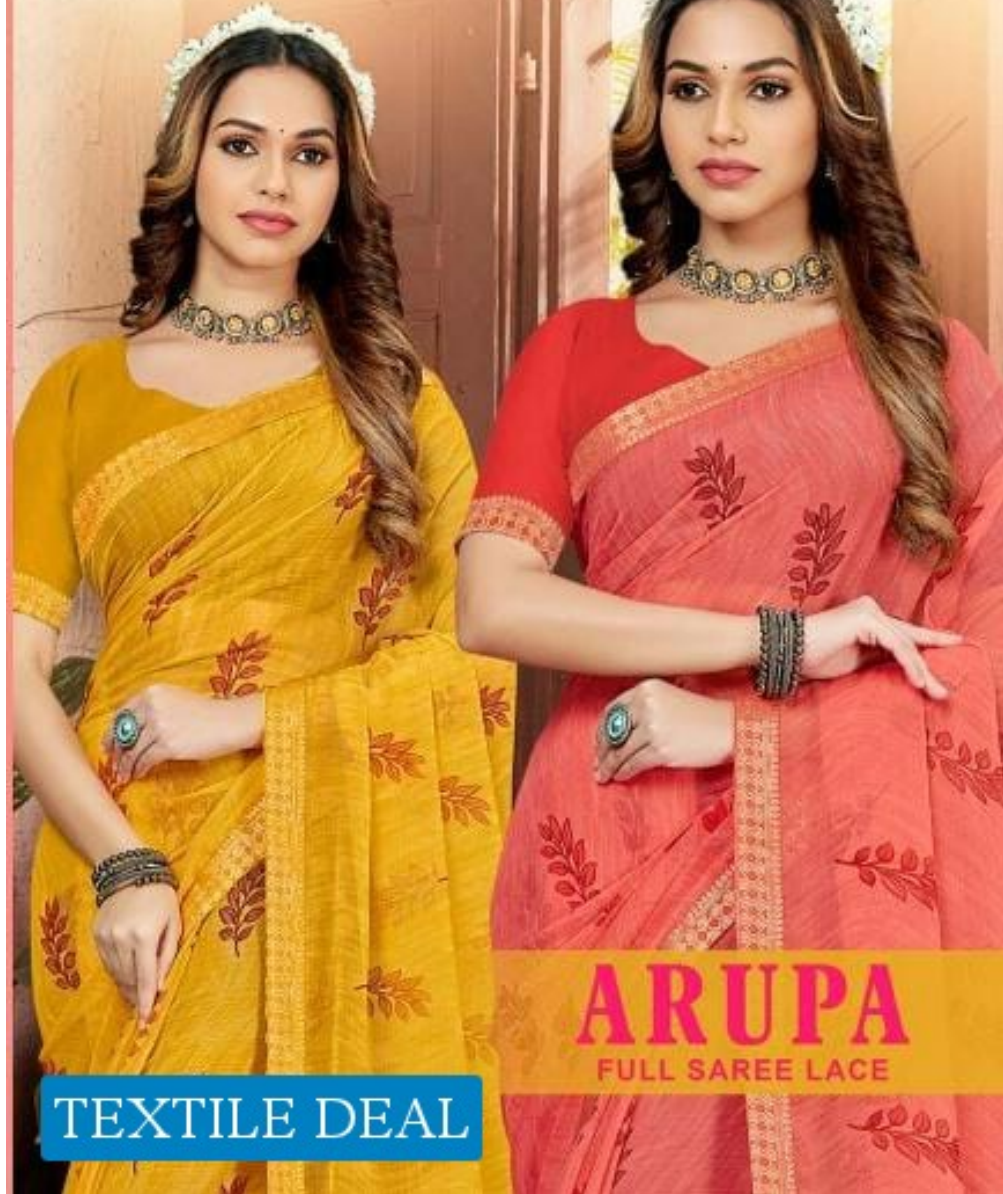

मधुPriya
A TRULY DIVINE TRADITION

ARUPA
FULL SAREE LACE

TEXTILE DEAL