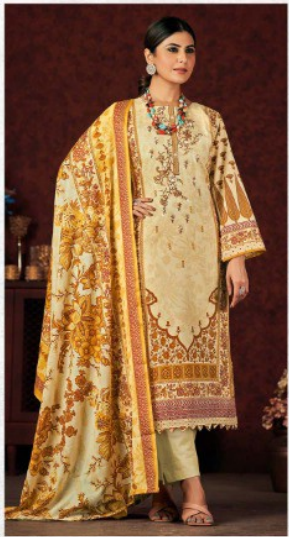

D.No.1077-010

TEXTILE DEAL

Romani®
classic collection

This season assortment brings your wardrobe too close to great looking colours and fantastic patterns.

D.No.1077-009

TEXTILE DEAL

Romani®
classic collection