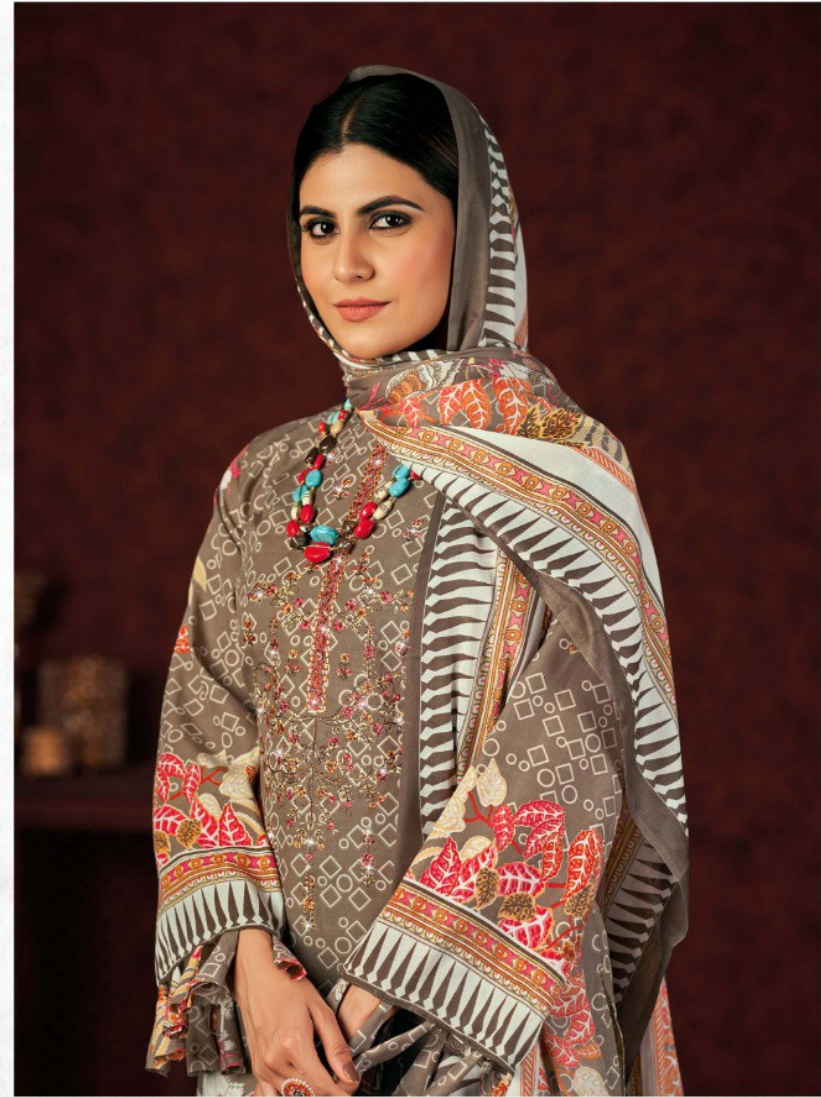

D.No.1077-005

TEXTILE DEAL

Romani®
classic collection

Romani[®]
classic collection

TEXTILE DEAL

This season assortment brings your wardrobe too close to great looking colours and fantastic patterns.

D.No.1077-006