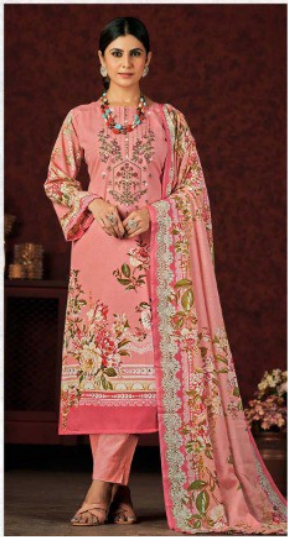

1077-002

Mareenda
ROMANI®
classic collection
Vol-13

TEXTILE DEAL