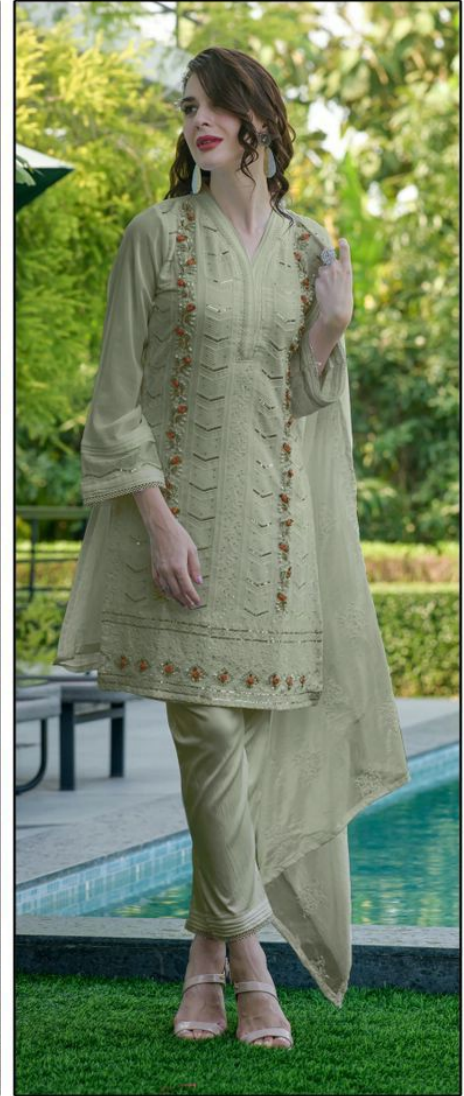

LAIBA
AM VOL-165

TEXTILE DEAL

LAIBA
AM VOL-165

TEXTILE DEAL

LAIBA
AM VOL-165

TEXTILE DEAL

LAIBA
AM VOL-165

TEXTILE DEAL

VOL-165

FABRICS DETAILS

TOP:-PURE GEORGETTE

BOTTOM:-PURE COTTON SARTIN STREACHABLE

SIZE:-XL

TEXTILE DEAL

CARE INSTRUCTIONS

DRY CLEAN RECOMMENDED