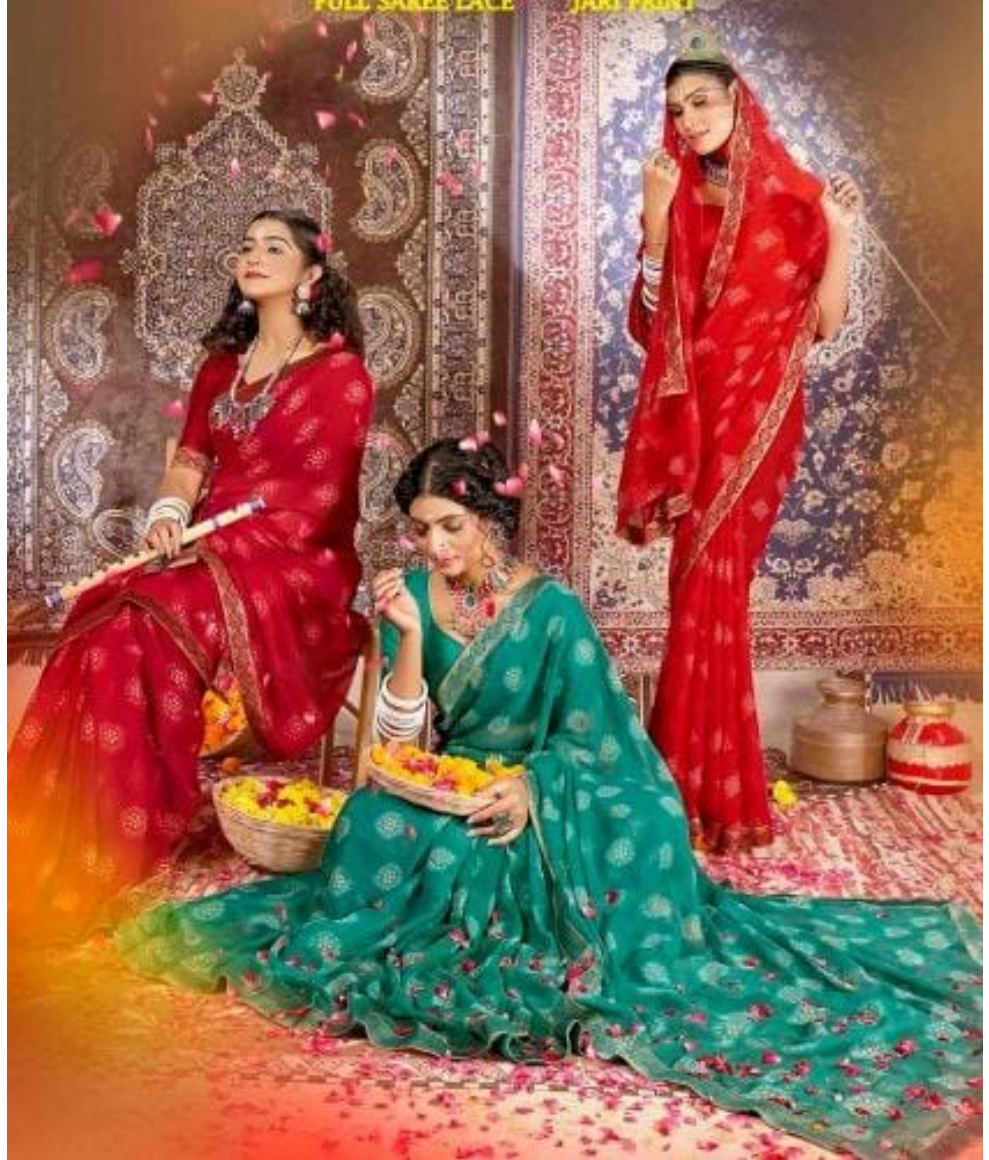

शुभPriya

MAHIKA

FULL SAREE LACE JARI PRINT

मधुPriya
A TRUE INDIAN TRADITION

FULL SAREE LACE
JARI PRINT

55904

मधुPriya
A TRUE INDIAN TRADITION

FULL SAREE LACE
JARI PRINT

55902

मधुPriya
A TRUE INDIAN TRADITION

FULL SAREE LACE
JARI PRINT

55901

मधुPriya
A TRUE INDIAN TRADITION

FULL SAREE LACE
JARI PRINT

55903

55905