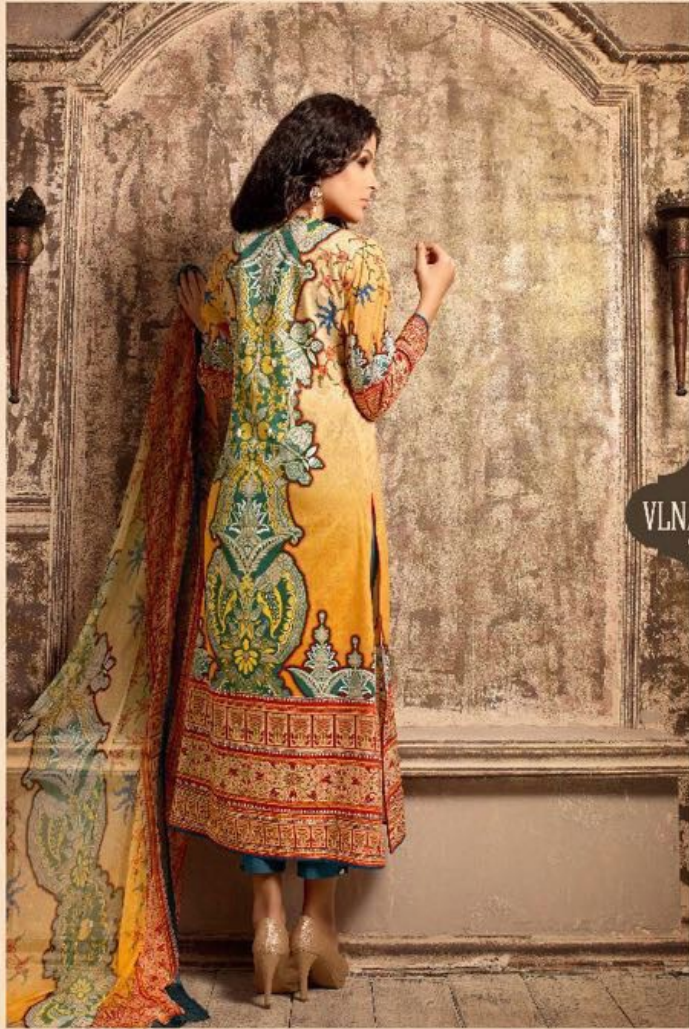

SARG

VLN/203