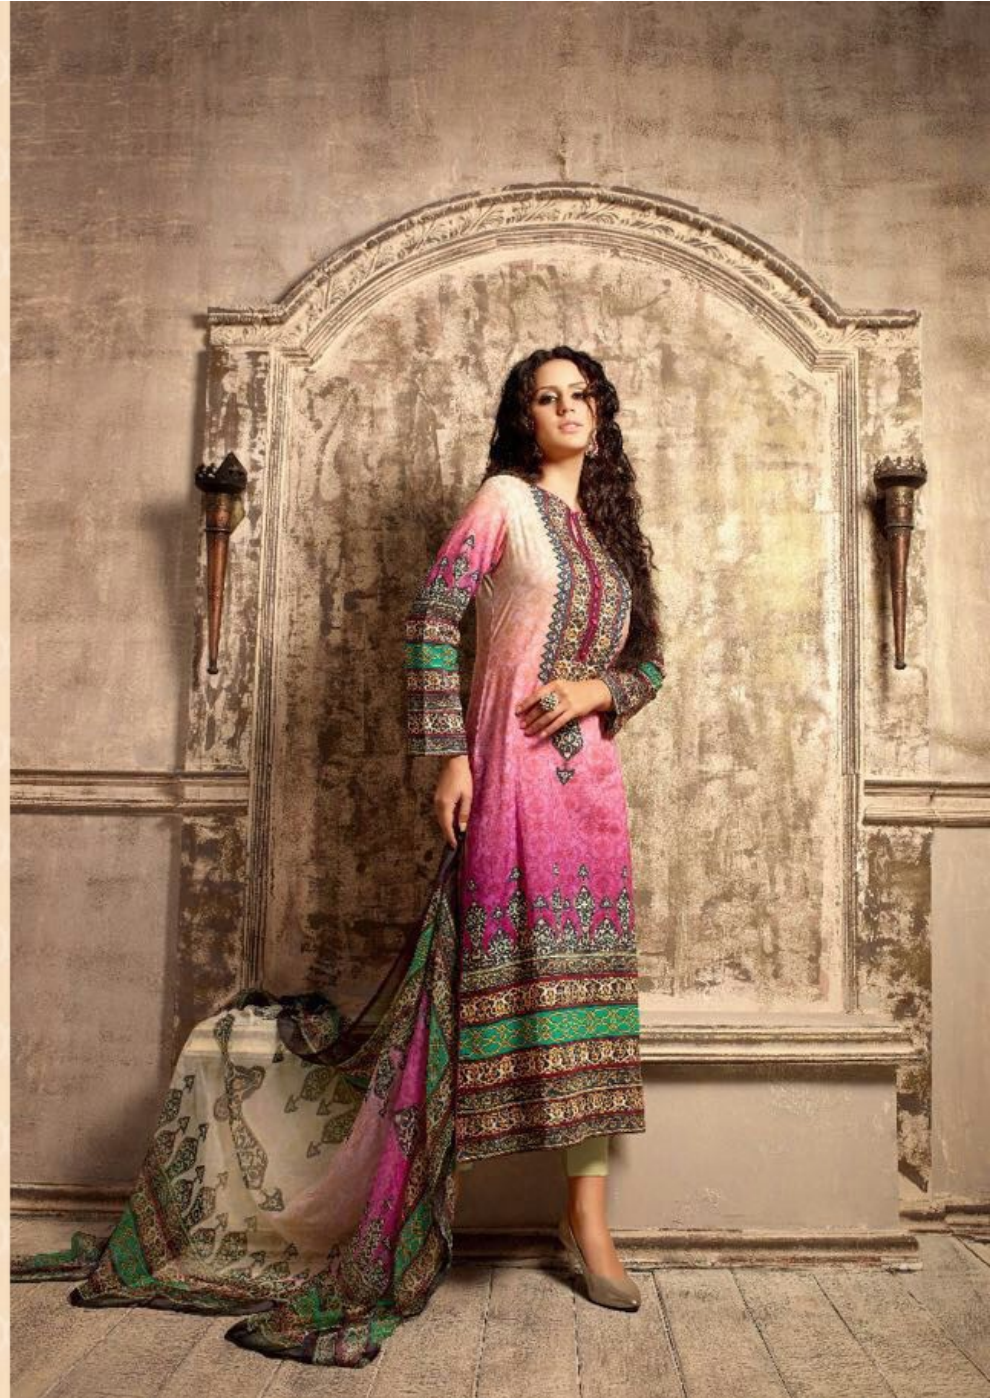

GLORIA

S A R G

TEXTILE DEAL

SARG

VLN/206

TEXTILE DEAL

TEXTILE DEAL

SARG

*Glamour, style, attitude, timeless colors,
ethnic style with cheerful floral is beautifully flaunted in this outfit.
This printed elegance is the symbolic royal wear charming its way around.*

TEXTILE DEAL