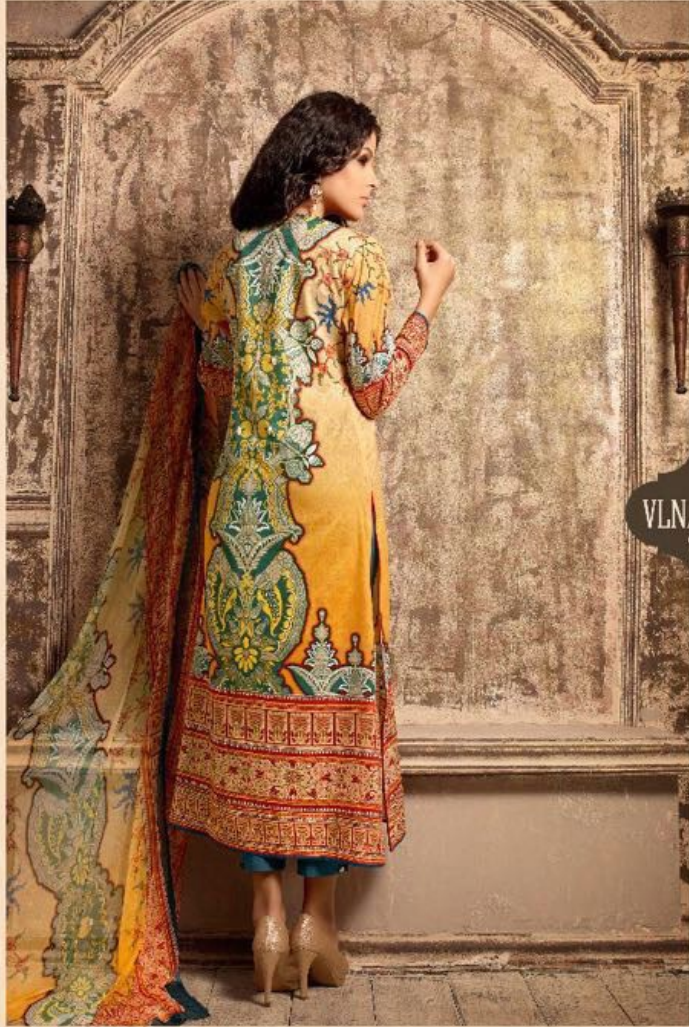

SARG

VLN/203