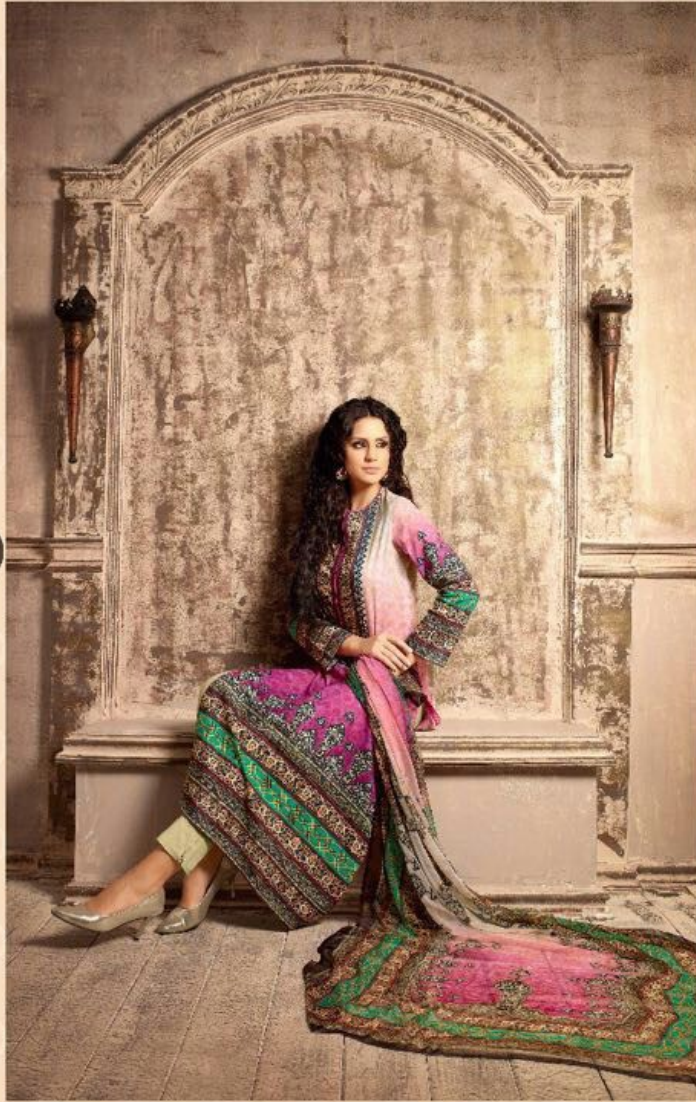

# GLORIA

S A R G

TEXTILE DEAL

SARG

VLN/206

TEXTILE DEAL

TEXTILE DEAL

SARG

## *Printed Elegance*

*Glamour, style, attitude, timeless colors,  
ethnic style with cheerful floral is beautifully flaunted in this outfit.  
This printed elegance is the symbolic royal wear charming its way around.*