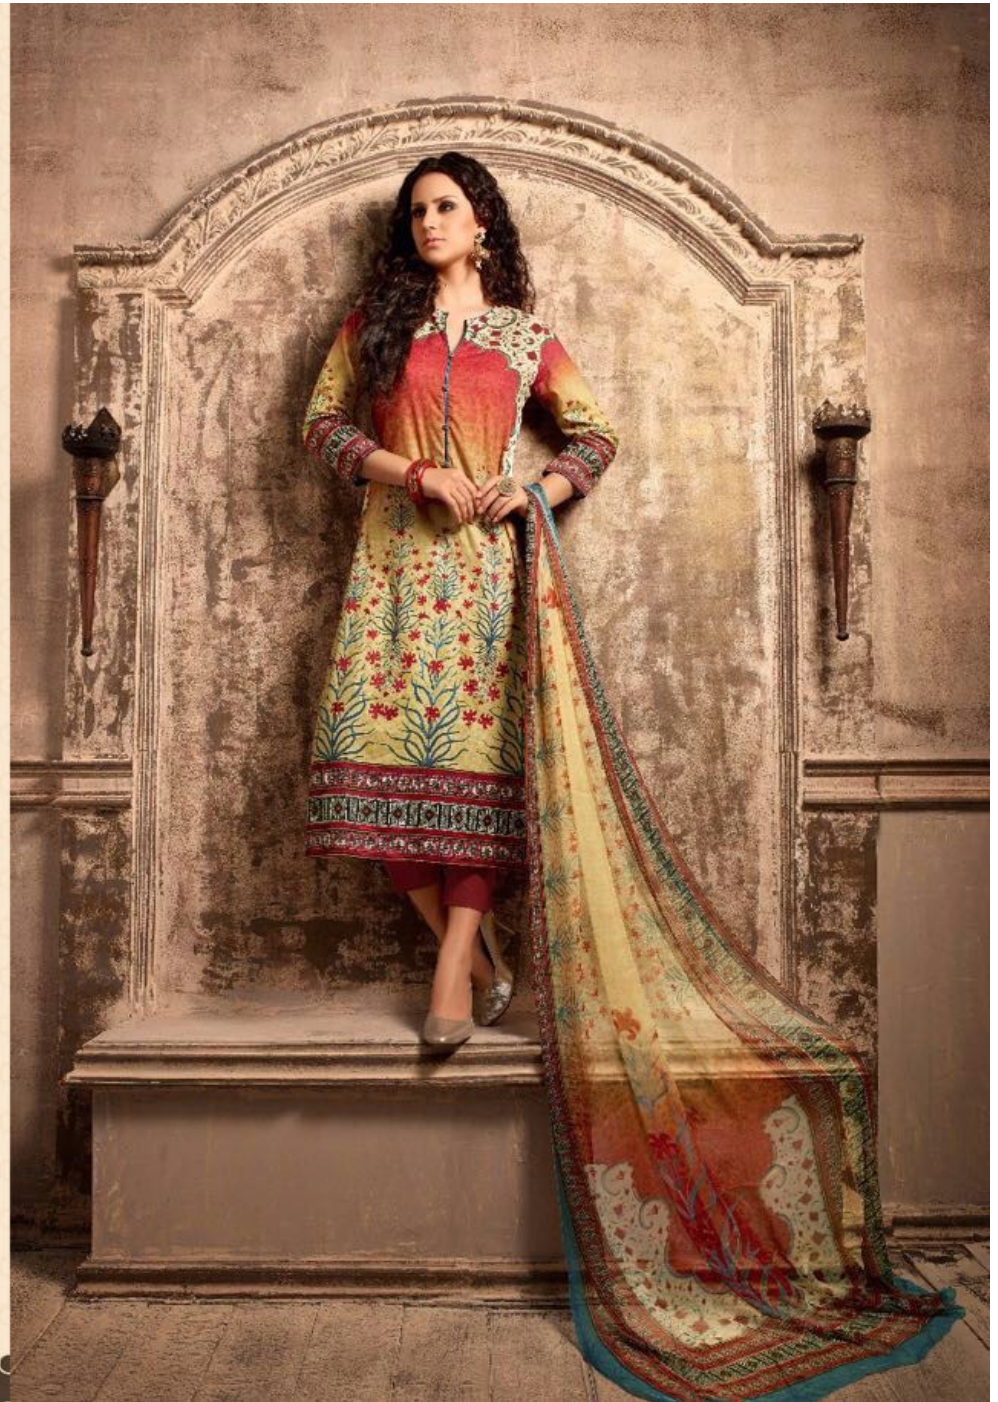

SARG

VLN/202

TEXTILE DEAL

SARG

VLN/204

TEXTILE DEAL

The Maharani

*Designed using the best quality fabric wear,
along with best combination of colours,
ensures that it should never fail to be
the best eye magnet.*