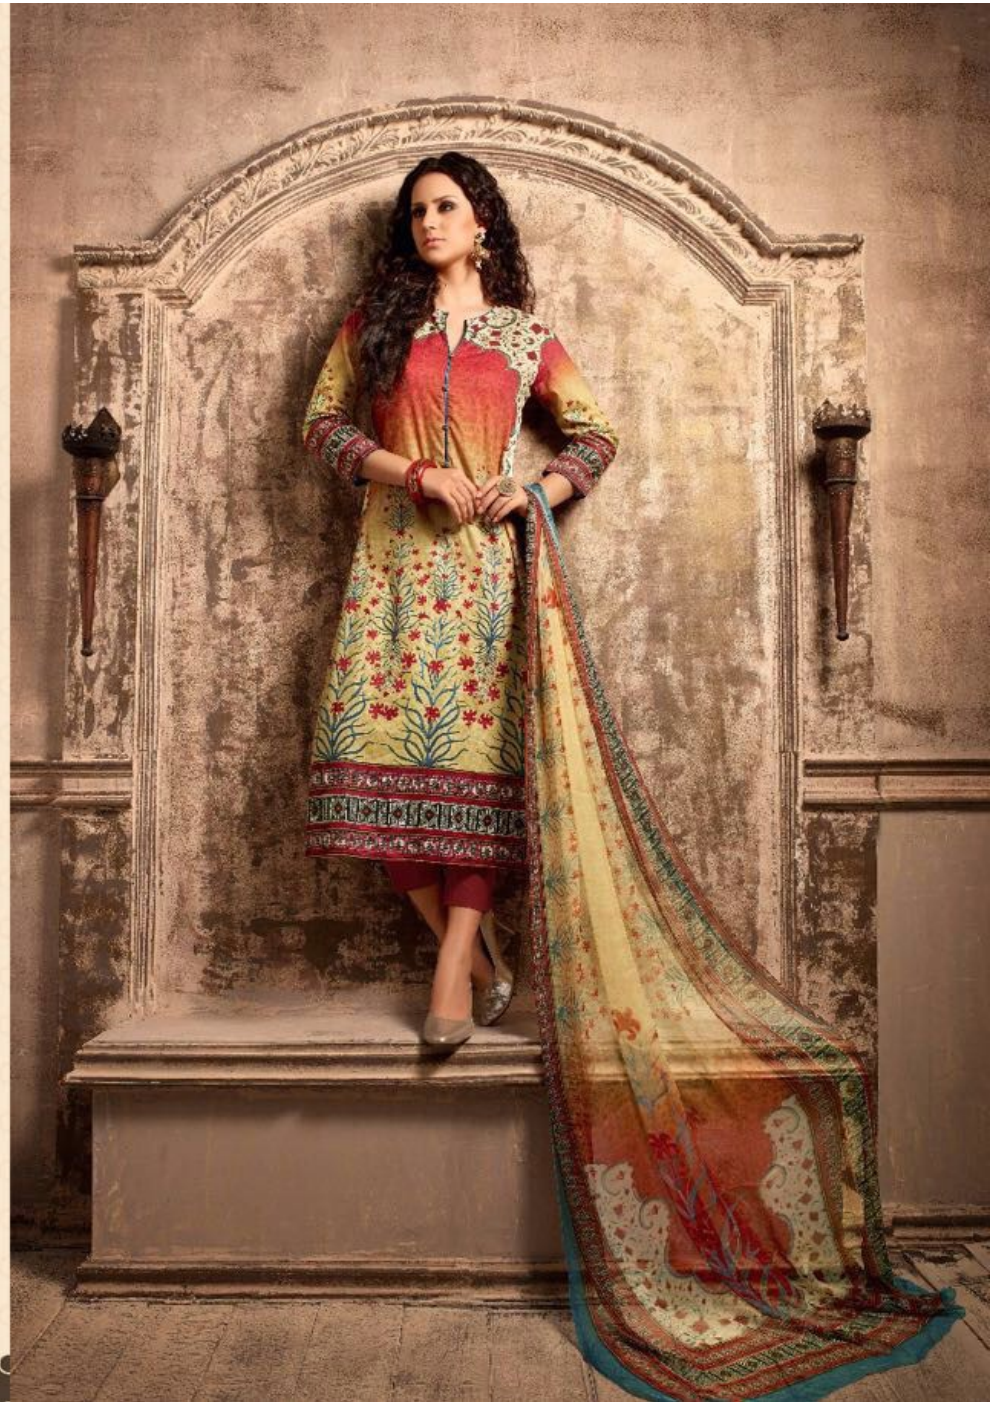

TEXTILE DEAL