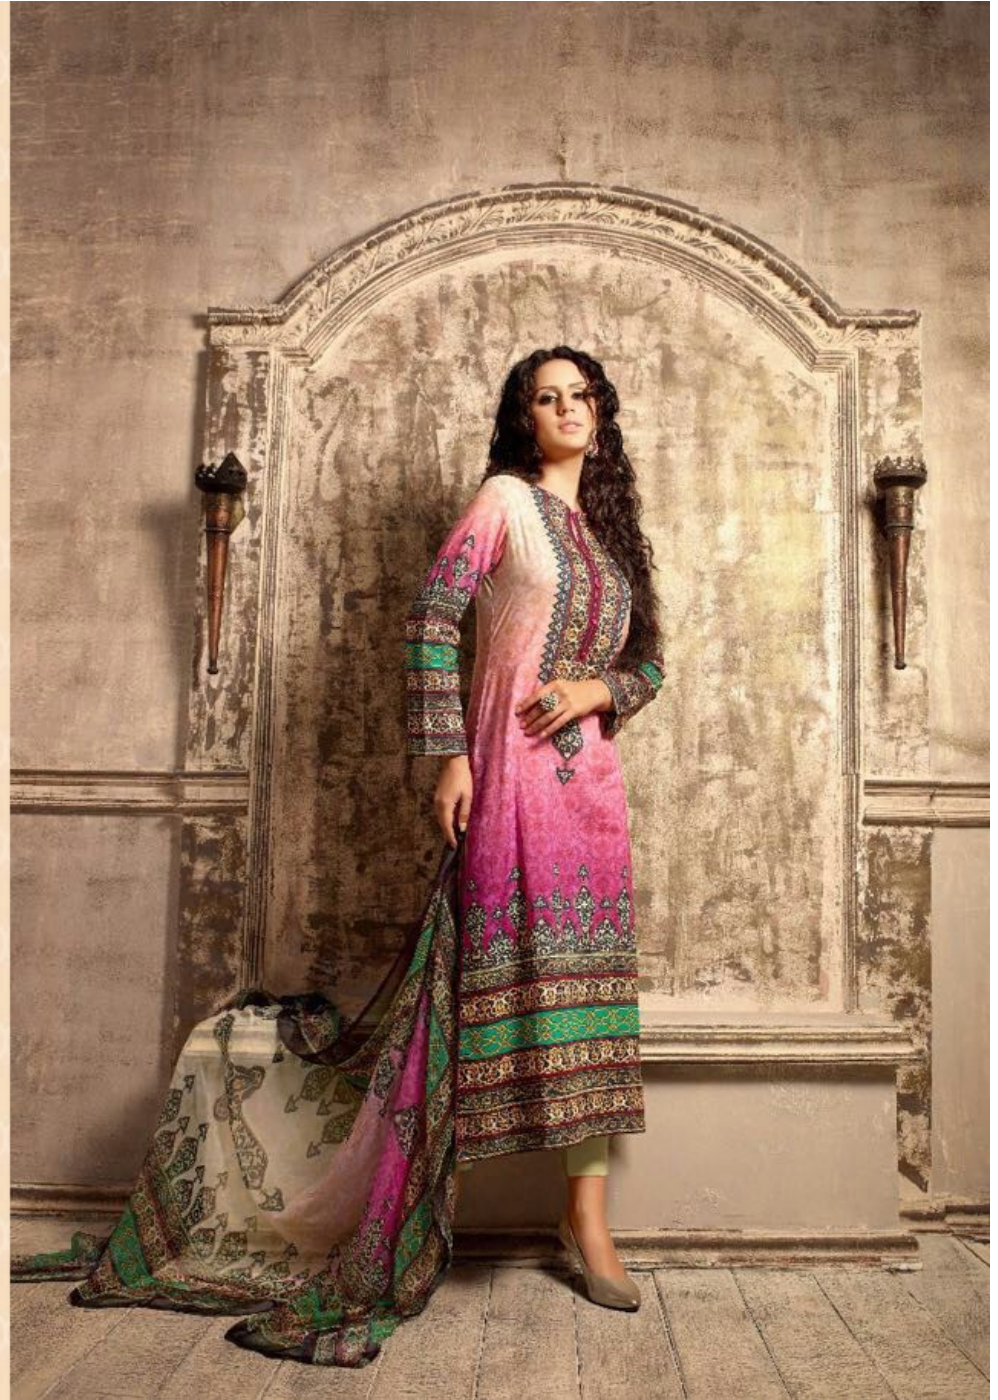

GLORIA

S A R G

TEXTILE DEAL

SARG

VLN/206

TEXTILE DEAL

TEXTILE DEAL

SARG

*Glamour, style, attitude, timeless colors,
ethnic style with cheerful floral is beautifully flaunted in this outfit.
This printed elegance is the symbolic royal wear charming its way around.*

TEXTILE DEAL