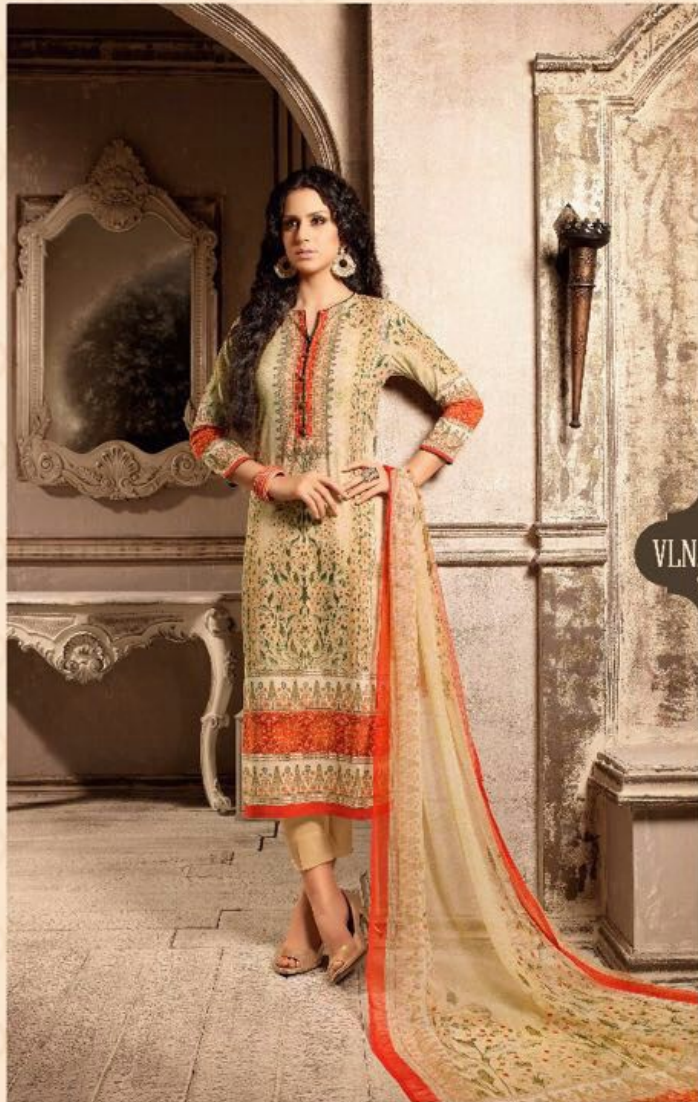

TEXTILE DEAL

SARG

VLN/201