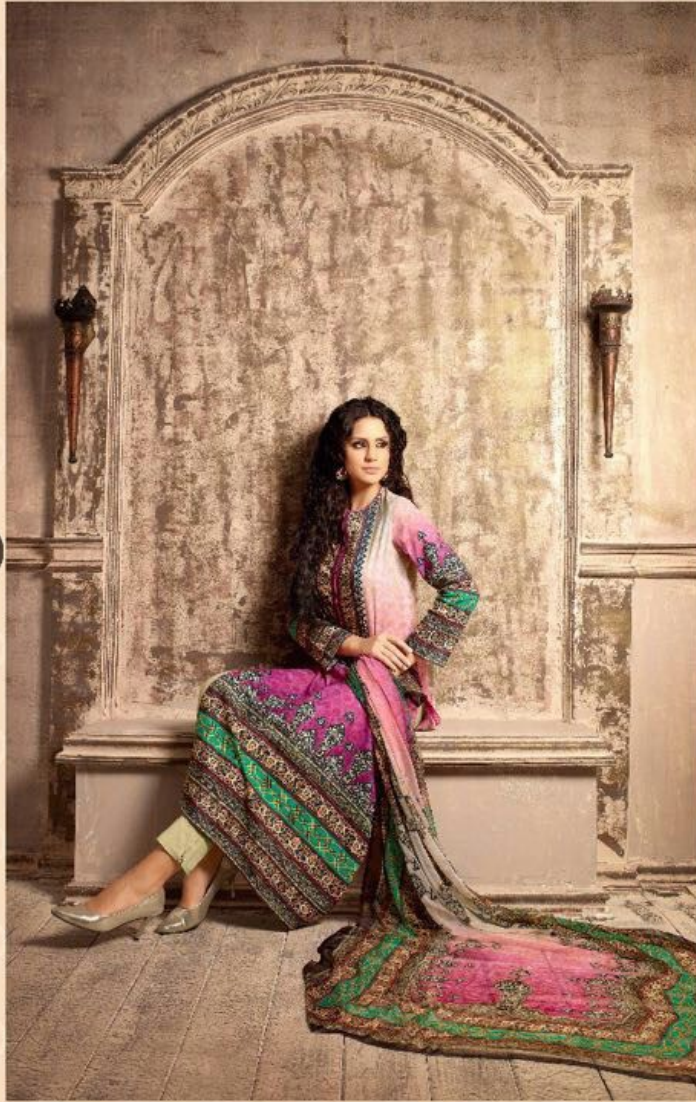

GLORIA

S A R G

TEXTILE DEAL

SARG

VLN/206

TEXTILE DEAL

TEXTILE DEAL

SARG

*Glamour, style, attitude, timeless colors,
ethnic style with cheerful floral is beautifully flaunted in this outfit.
This printed elegance is the symbolic royal wear charming its way around.*

TEXTILE DEAL