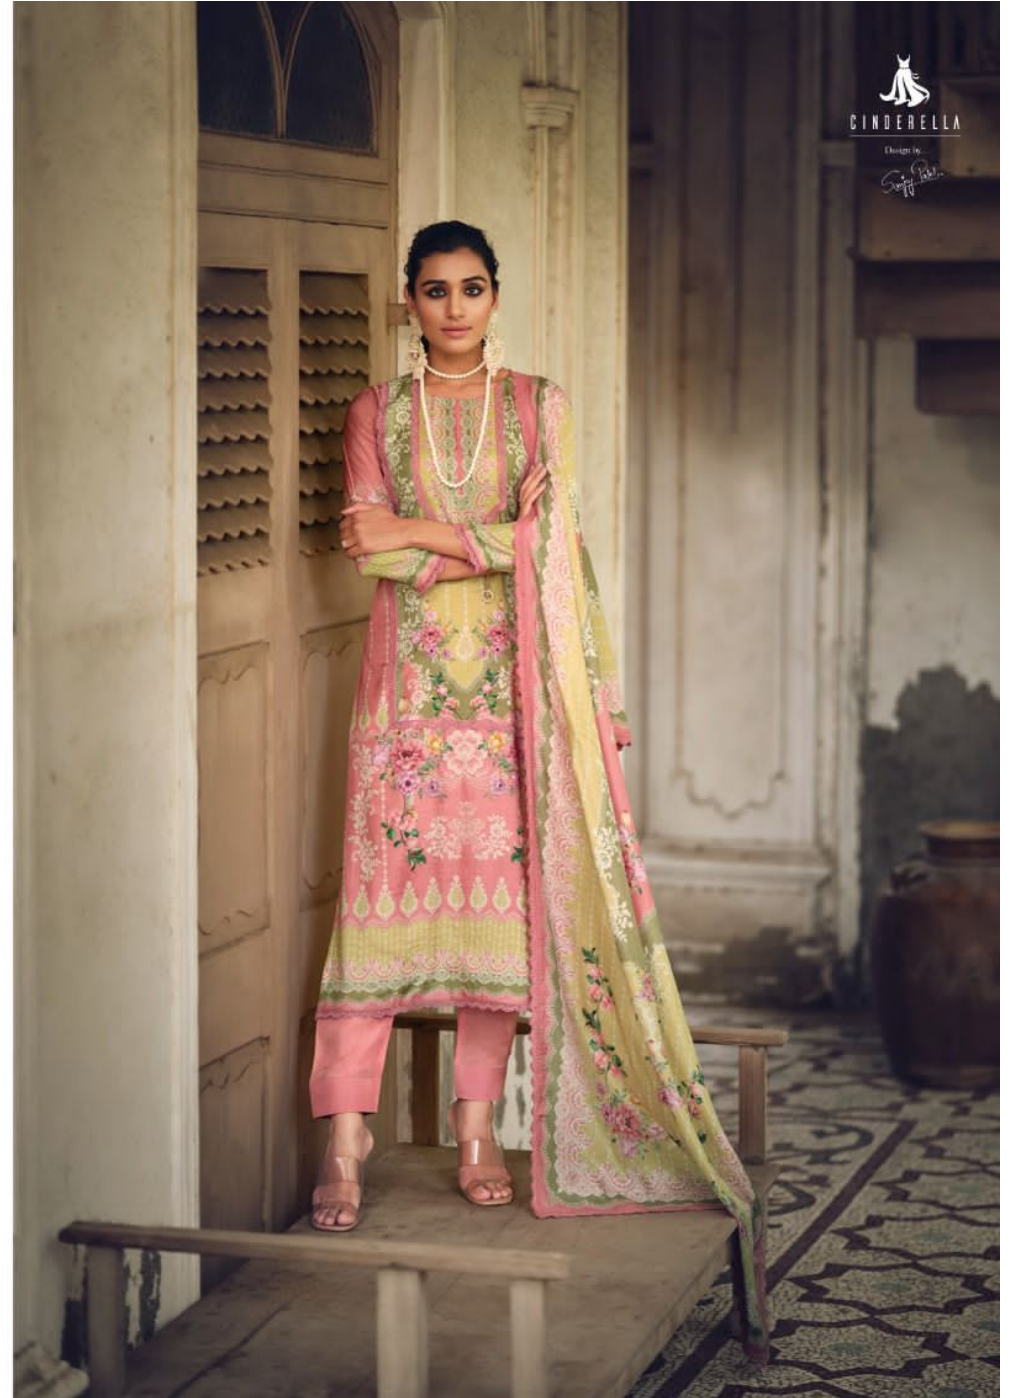

CINDERELLA

Design by

Sangeeta Patel

RAAYA

CINDERELLA

Design by

Sangeeta Patel

“IF I HAD A
POWER COLOR,
IT WOULD
DEFINITELY BE
SPARKLE”

MODERN ETHNIC 10339

MODERN ETHNIC 10339

MODERN ETHNIC 10343

MODERN ETHNIC 10344

MODERN ETHNIC 10341

CINDERELLA
Designed by
Sajid Ali

MODERN ETHNIC 10340

CINDERELLA
Designed by
Sangita