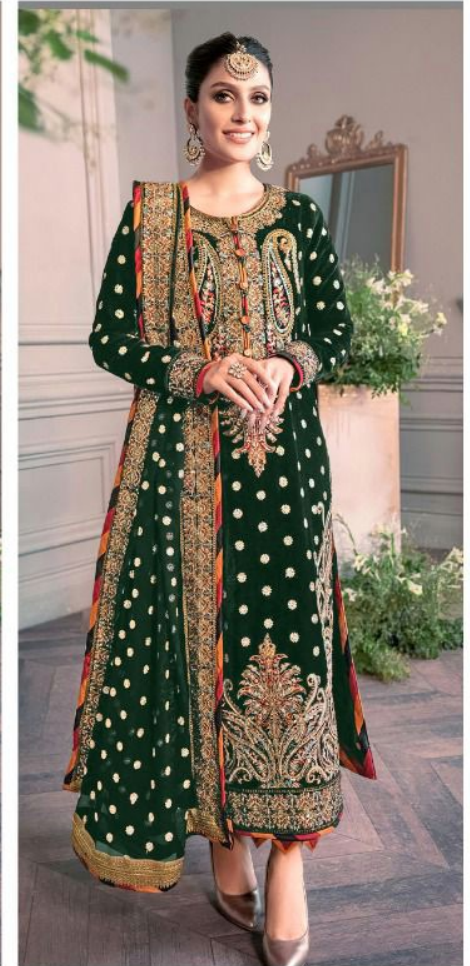

ZAHA
AAEESHA
VOL-1

TEXTILE DEAL

AAEESHA
VOL-1

TOP Fox Georgette
with Embroidery

ZAHA

BOTTOM-INNER Dull santoon

D.No.10113-D

DUPATTA Nazmin
with Embroidery

TEXTILE DEAL

AAEESHA
VOL-1

TOP Fox Georgette
with Embroidery

TEXTILE DEAL

ZAHA

BOTTOM-INNER Dull santoon

D.No.10113-A

DUPATTA Nazmin
with Embroidery

AAEESHA

VOL-1

TOP Fox Georgette with Embroidery

BOTTOM-INNER Dull santoon

DUPATTA Nazmin with Embroidery

10113-A
TEXTILE DEAL

10113-B

10113-C