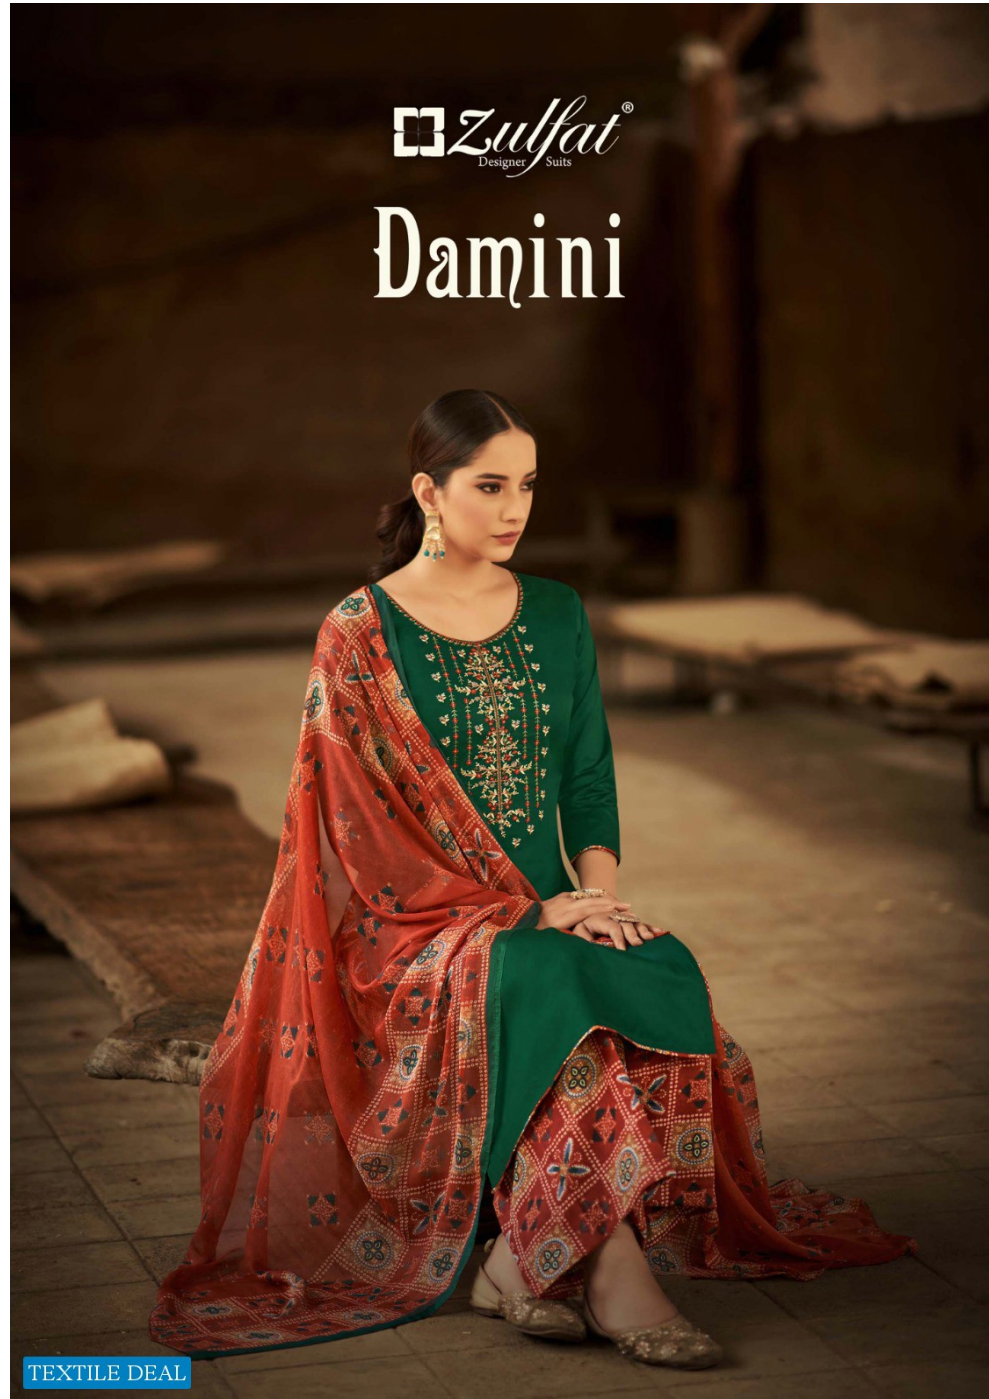

 **Zulfat**[®]
Designer Suits

Damini

TEXTILE DEAL

An inspirational fabrics under the designer print,
is true to its name, traditional and for woman from all walks of life.

497|001

TEXTILE DEAL

An inspirational fabrics under the designer print, is true to its name traditional and for women from all walks of life.