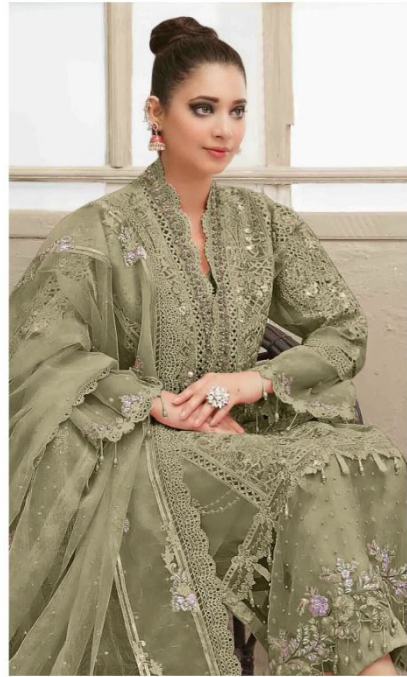

ALK<sup>TM</sup>

AL KHUSHBU

Tawakkal Vol-5  
COLOURS

**ALK**<sup>®</sup>  
**AL KHUSHBU**<sup>®</sup>  
Tawakkal Vol-5  
COLOURS

**ALK D.No.3028-S**

**TOP**

Butterfly net with  
Heavy Embroidery

**BOTTOM-INNER**

Santoon

**DUPATTA**

Butterfly Net  
Heavy Embroidery

**ALK**<sup>®</sup>  
**AL KHUSHBU**<sup>®</sup>  
Tawakkal Vol-5  
COLOURS

**ALK D.No.3028-T**

**TOP**

Butterfly net with  
Heavy Embroidery

**BOTTOM-INNER**

Santoon

**DUPATTA**

Butterfly Net  
Heavy Embroidery

**ALK**<sup>®</sup>  
**AL KHUSHBU**<sup>®</sup>  
Tawakkal Vol-5  
COLOURS

**ALK D.No.3028-Q**

**TOP**

Butterfly net with  
Heavy Embroidery

**BOTTOM-INNER**

### Tawakkal Vol-5 COLOURS

- TOP - Faux Georgette with Embroidery
- BOTTOM-INNER - Dull Santoon
- DUPATTA - Georgette with Embroidery

ALK-3028-Q

ALK-3028-R

ALK-3028-S

ALK-3028-T

**ALK**<sup>®</sup>  
**AL KHUSHBU**<sup>®</sup>  
Tawakkal Vol-5  
COLOURS