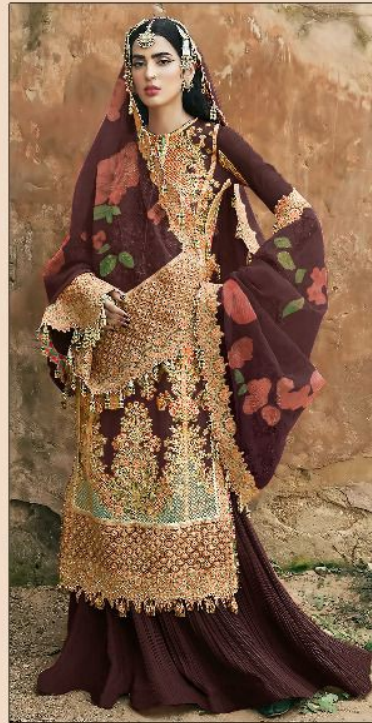

TOP:- FOX GEORGETTE  
DUPATTA:- ORGANZA WITH  
EMBROIDERY  
BOTTOM / INNER:- SANTOON

K-1658-H

TEXTILE DEAL

TOP:- FOX GEORGETTE  
DUPATTA:- ORGANZA WITH  
EMBROIDERY  
BOTTOM / INNER:- SANTOON

K-1658-F

TEXTILE DEAL

TOP:- FOX GEORGETTE  
DUPATTA:- ORGANZA WITH  
EMBROIDERY  
BOTTOM / INNER:- SANTOON

K-1658-I

TEXTILE DEAL

TOP:- FOX GEORGETTE  
DUPATTA:- ORGANZA WITH  
EMBROIDERY  
BOTTOM / INNER:- SANTOON

K-1658-G

TEXTILE DEAL

TOP:- FOX GEORGETTE  
DUPATTA:- ORGANZA WITH  
EMBROIDERY  
BOTTOM / INNER:- SANTOON

K-1658-F

K-1658-G

K-1658-H

K-1658-I