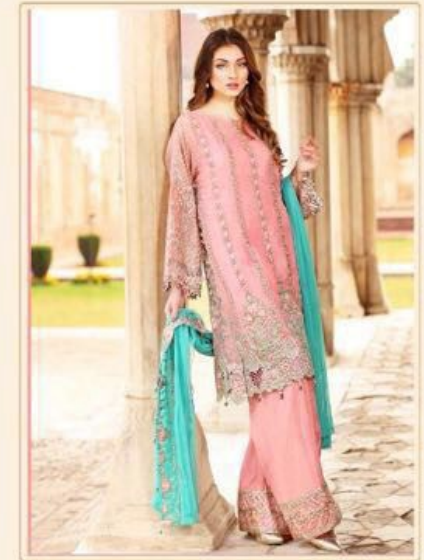

**DEEPSY**  
suits

**47001**

**47002**

**47004**

**47005**

**MAHROSH-2** Nx

TEXTILE DEAL

*Stormy Grey*