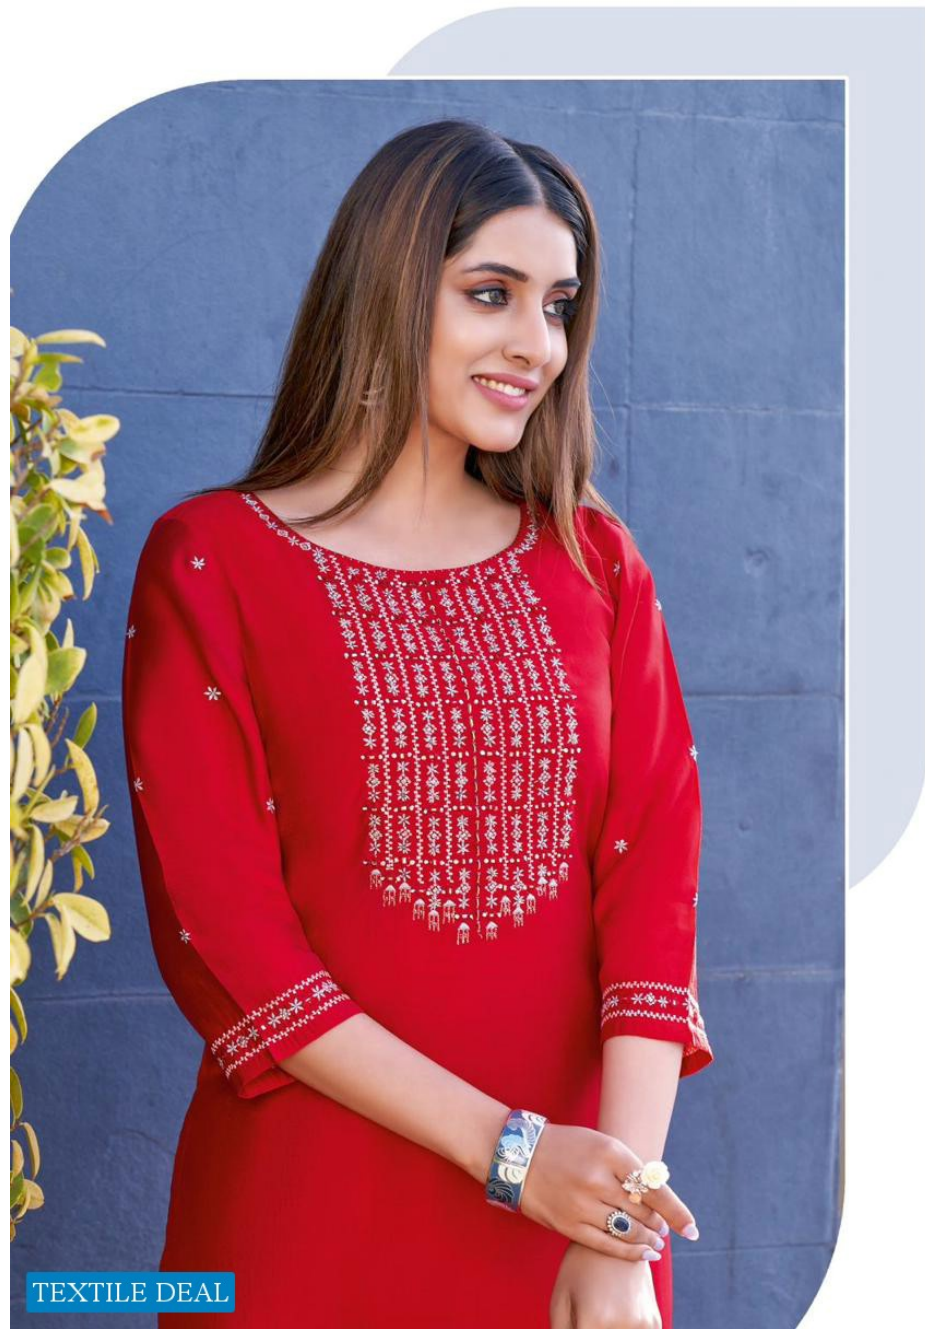

WOOGLEE
FASHION

2067

TEXTILE DEAL

TEXTILE DEAL

Tradition of excellence

classic outfits with a twist of interesting detailing, subtle sheen,
rich texture is perfectly wrapped in panache giving style a new meaning and refresh
your wardrobe to Indian culture.