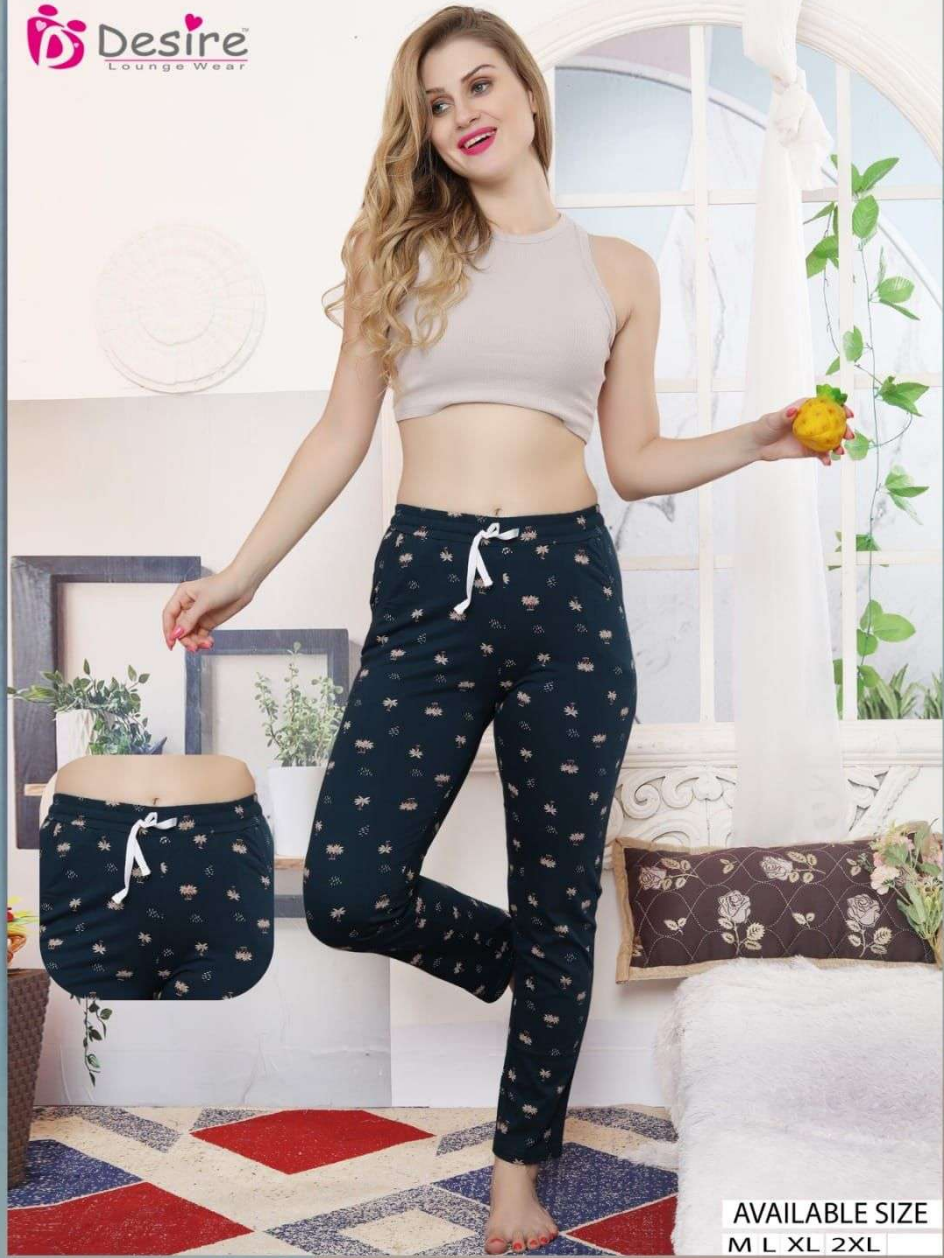

 **Desire**
Lounge Wear

AVAILABLE SIZE

M L XL 2XL

 **Desire**
Lounge Wear

AVAILABLE SIZE
M L XL 2XL

 **Desire**
Lounge Wear

AVAILABLE SIZE
M L XL 2XL

 **Desire**
Lounge Wear

AVAILABLE SIZE

M | L | XL | 2XL

 **Desire**
Lounge Wear

AVAILABLE SIZE
M | L | XL | 2XL

 **Desire**
Lounge Wear

AVAILABLE SIZE

M | L | XL | 2XL