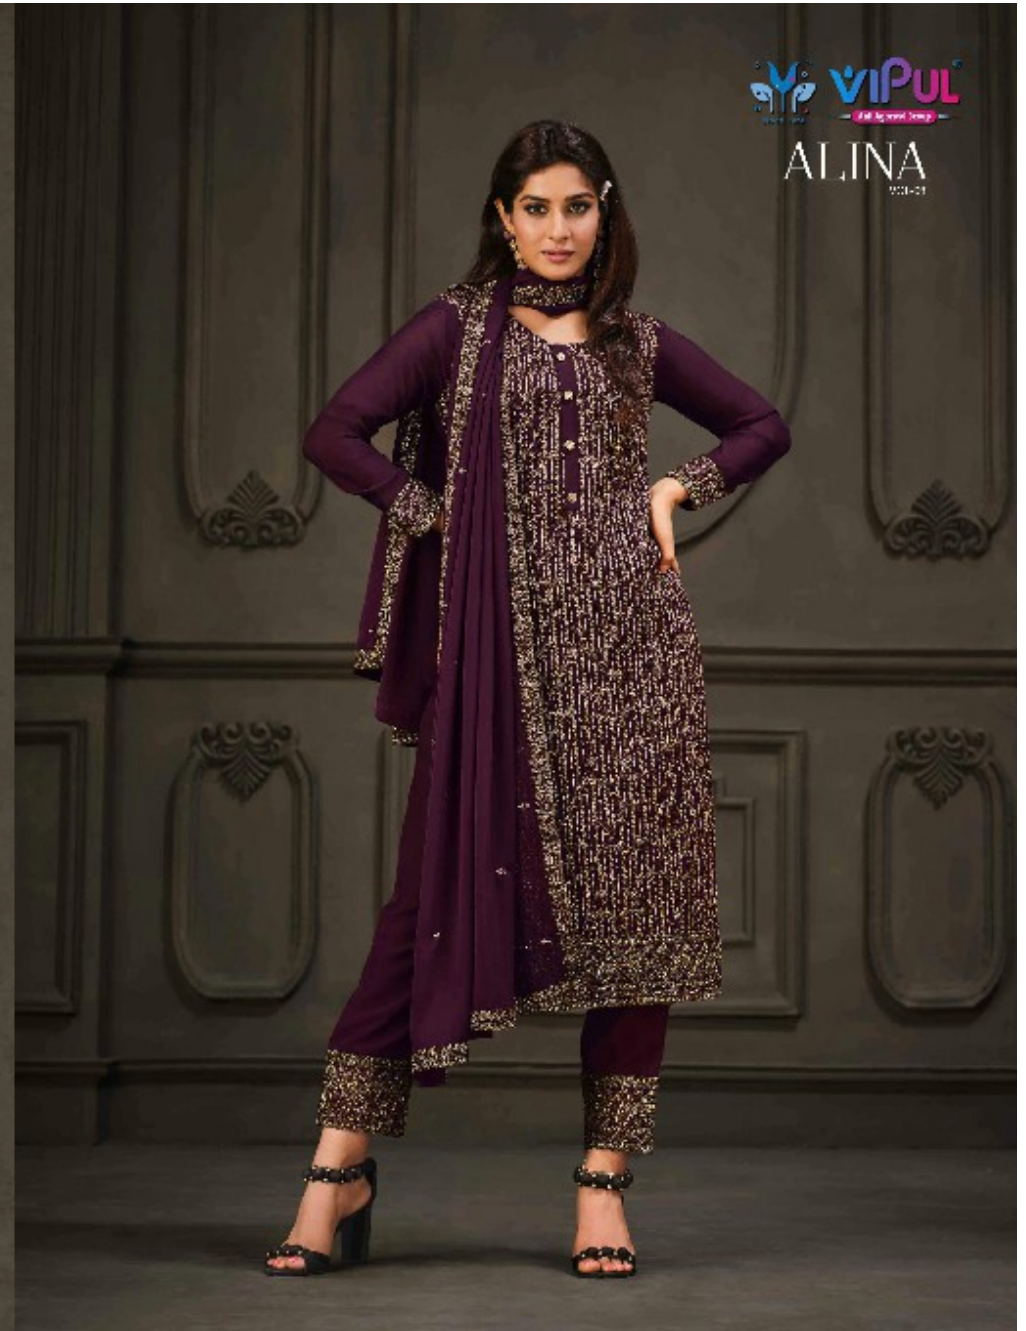

VIPUL
— All Season Range —
ALINA
2021-22