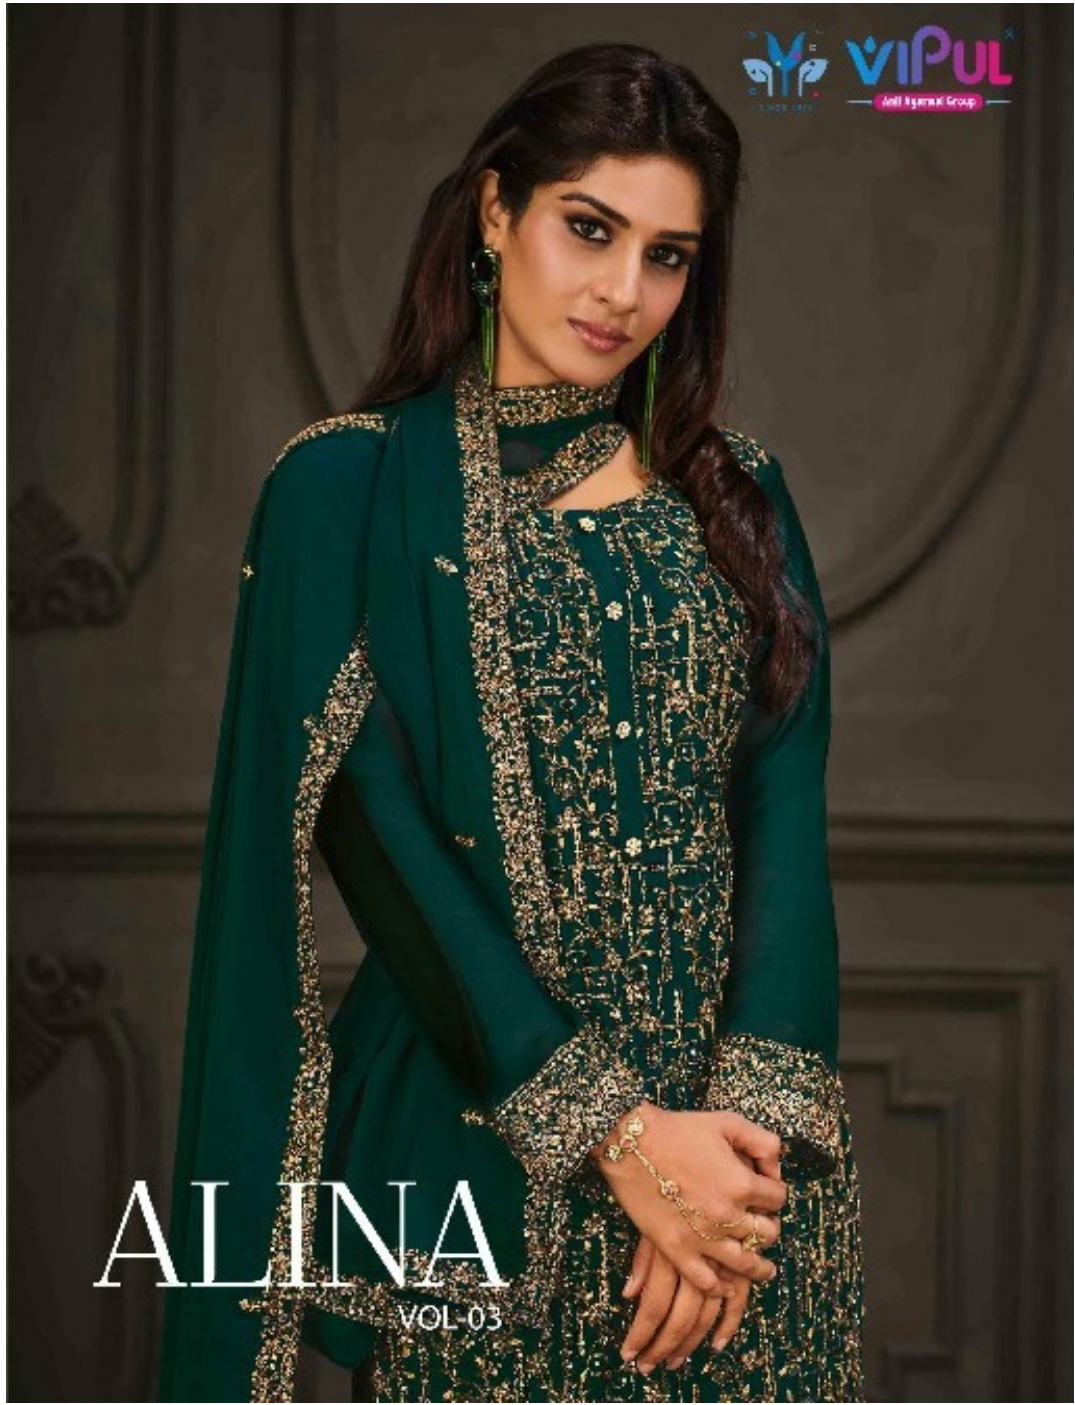

ALINA
VOL-03

ALINA
VOL.03

THE
BLOSSOM
SHOWER

GREY AND YELLOW STILL REIGN TO BE THE COLOR OF
THE YEAR. THE CONTRAST FLORAL ADORNMENT IS OUR
GO-TO-STYLE THIS SEASON.

TEXTILE DEAL

viPUL
ALINA

TEXTILE DEAL

D.NO. 5061