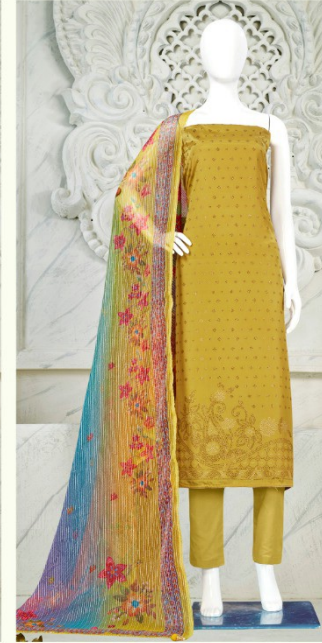

TEXTILE DEAL

TEXTILE DEAL

Gipson[®]

SWAROVSKI

D.No :- 2159

TOP :- PURE FRENCH CREPE PRINT WITH
SIROWSKI WORK.

BOTTOM :- FRENCH CREPE PRINT.

DUPATTA :- PURE GEORGETTE CROCHET
DIGITAL PRINT.

Gipson[®]

SWAROVSKI

TOP :- PURE FRENCH CREPE PRINT WITH
SIROVSKI WORK.

BOTTOM :- FRENCH CREPE PRINT.

D.NO.2159-C

DUPATTA :- PURE GEORGETTE CROCHET
DIGITAL PRINT.

TEXTILE DEAL

Gipson[®]

SWAROVSKI

TOP :- PURE FRENCH CREPE PRINT WITH
SIROVSKI WORK.

BOTTOM :- FRENCH CREPE PRINT.

D.NO.2159-A

DUPATTA :- PURE GEORGETTE CROCHET
DIGITAL PRINT.

TEXTILE DEAL

Gipson[®]

SWAROVSKI

TOP :- PURE FRENCH CREPE PRINT WITH
SIROVSKI WORK.

BOTTOM :- FRENCH CREPE PRINT.

D.NO.2159-B

DUPATTA :- PURE GEORGETTE CROCHET
DIGITAL PRINT.

TEXTILE DEAL

Gipson[®]

SWAROVSKI

TOP :- PURE FRENCH CREPE PRINT WITH
SIROVSKI WORK.