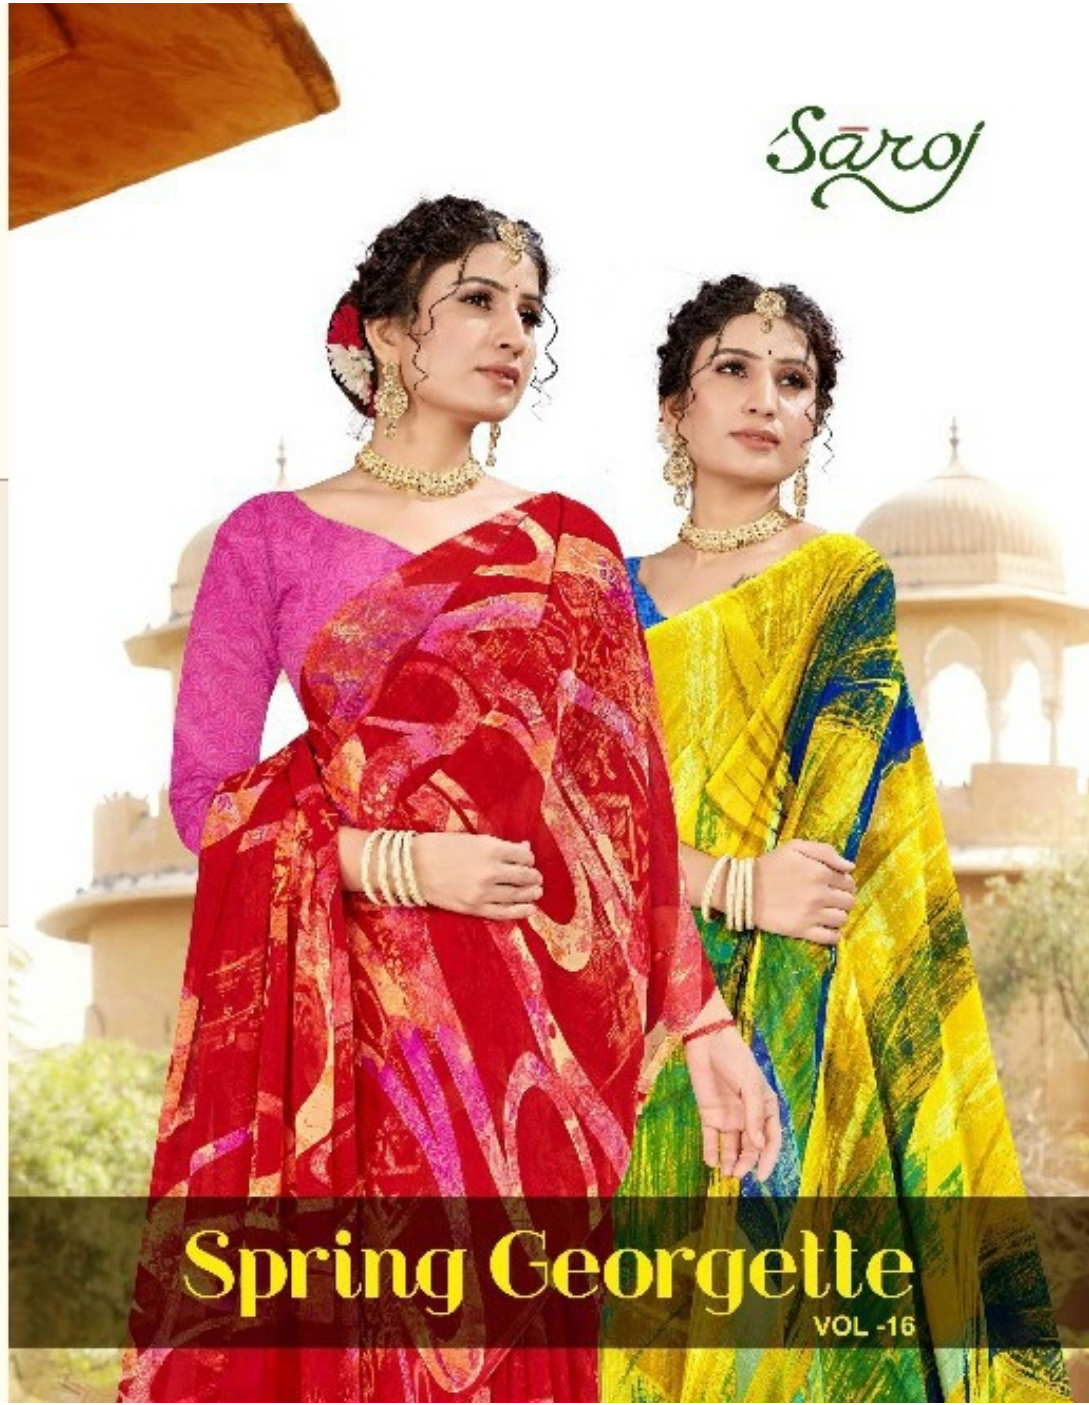

Saroj

Spring Georgette

VOL -16

TEXTILE DEAL

70406

Saroj
THE
FEMININE
Touch

Replace your out of date
Wardrobe with exotically
Patterned collection and
red forward border
enhances feminine touch to
your personality.