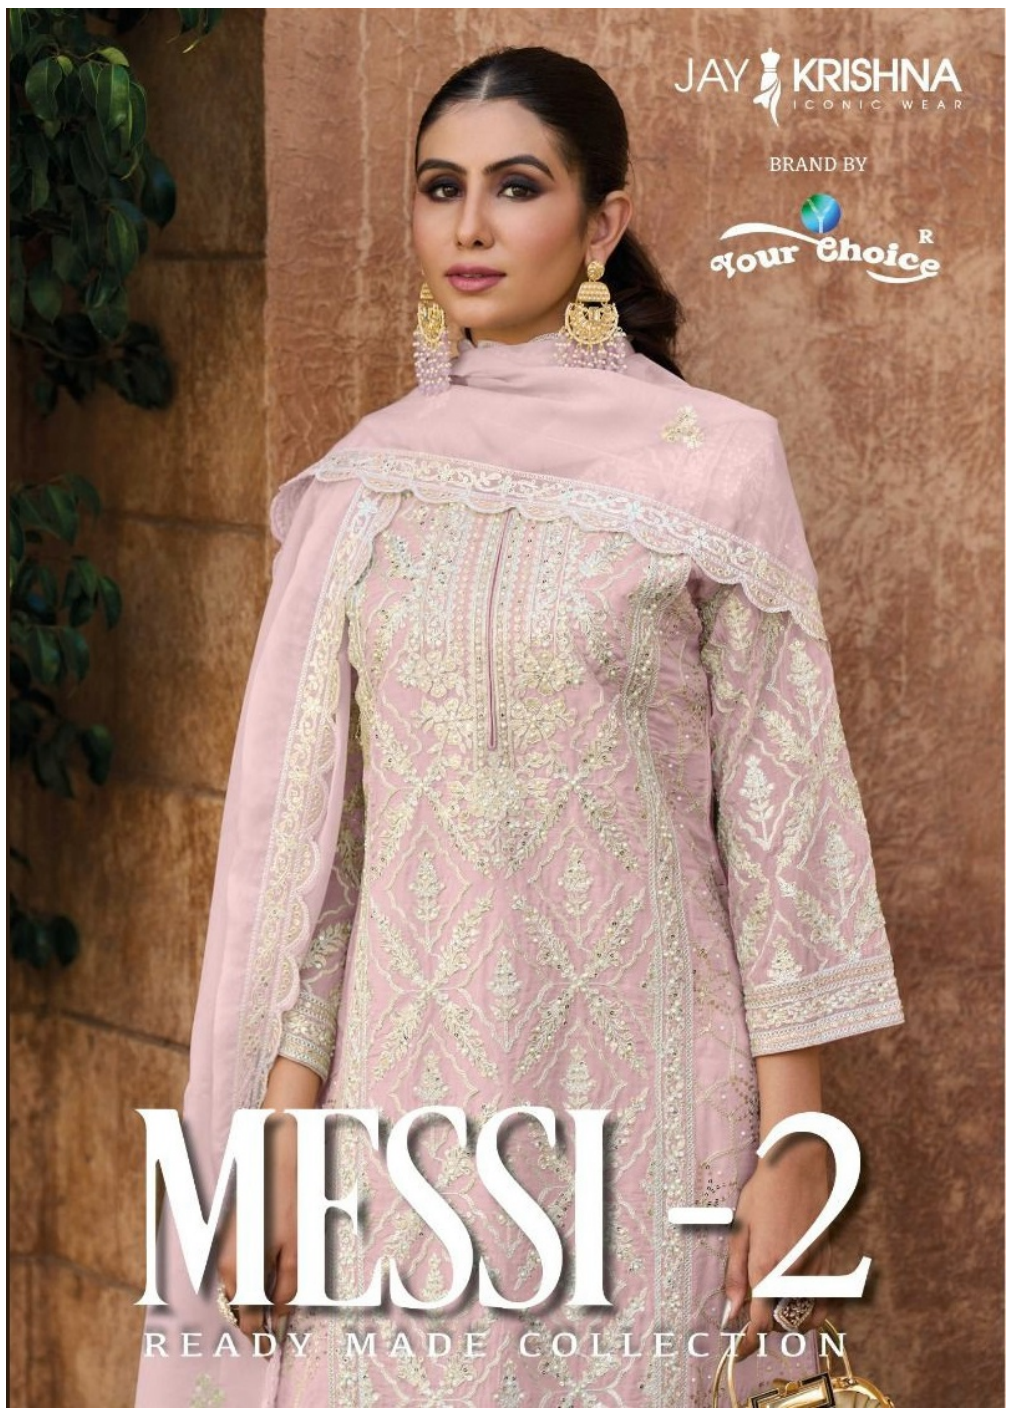

JAY KRISHNA
ICONIC WEAR

BRAND BY

your choice[®]

MESSI - 2

READY MADE COLLECTION

JAY KRISHNA
ICONIC WEAR

20001

TEXTILE DEAL