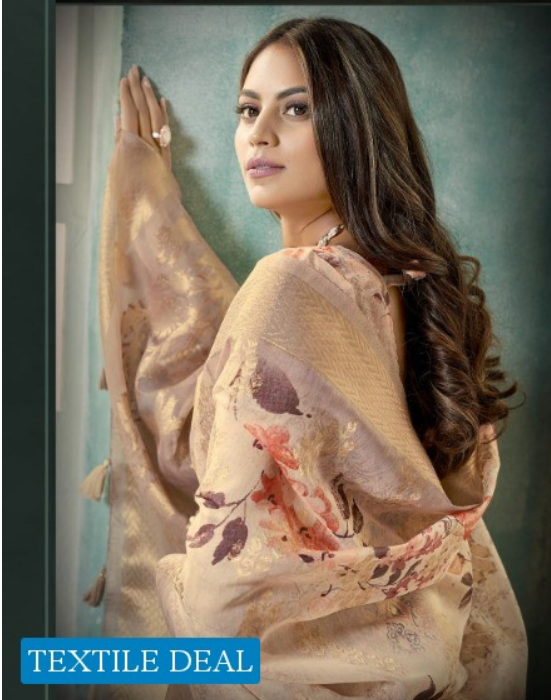

D.NO.2206

**Beauty queen
in an**
*Printed
ensemble
representing
shades
of all*

TEXTILE DEAL

D.NO.2204

Casual is selected with care so that they make any lady wearing it, look enchanting & adorable You have to which will be your new effect.

Casual is selected with care so that they make any lady wearing it, look enchanting & adorable You have to do is follow the print, which will be your new effect.

TEXTILE DEAL

TEXTILE DEAL

D.NO.2202

When you love fashion, there is no weekend. Everything just blends together. Fashion is about how you place the object on the person.

Beautiful Couture

THE ESSENCE OF GREAT FASHION.

Casual couture is selected with care so that they make any lady wearing it, look enchanting & adorable. You have to do is follow the print, which will be your new effect.