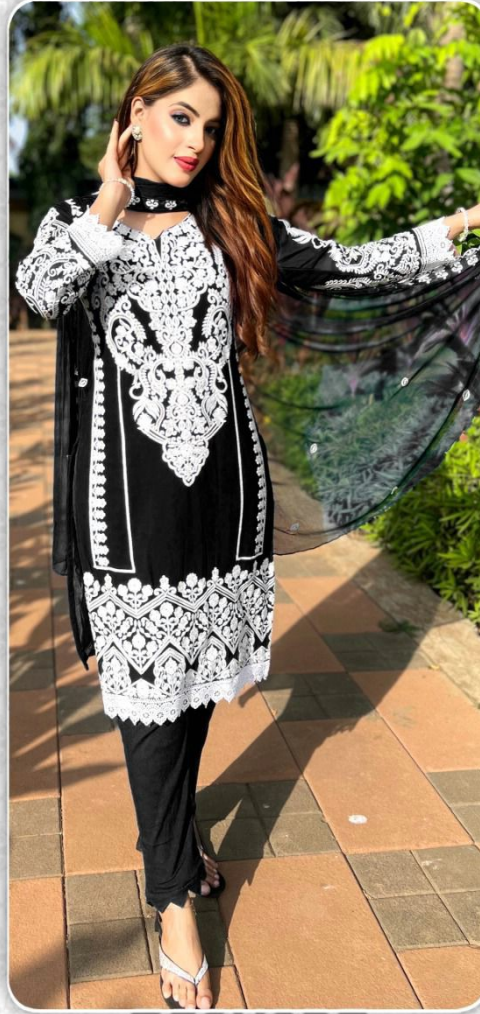

NIZAMI CREATION
A Fashion Destination
D.NO.: 1705

TEXTILE DEAL

NIZAMI CREATION
A Fashion Destination
D.NO.: 1705

TEXTILE DEAL

FABRIC DETAILS

Top- heavy fox Georgette

Inner- dull santoon

Bottom 100% stracheble cotton

Duppata- nazneen with embroidery work

TEXTILE DEAL

FABRIC DETAILS

Top- heavy fox Georgette

Inner- dull santoon

Bottom 100% stracheble cotton

Duppata- nazneen with embroidery work

TEXTILE DEAL