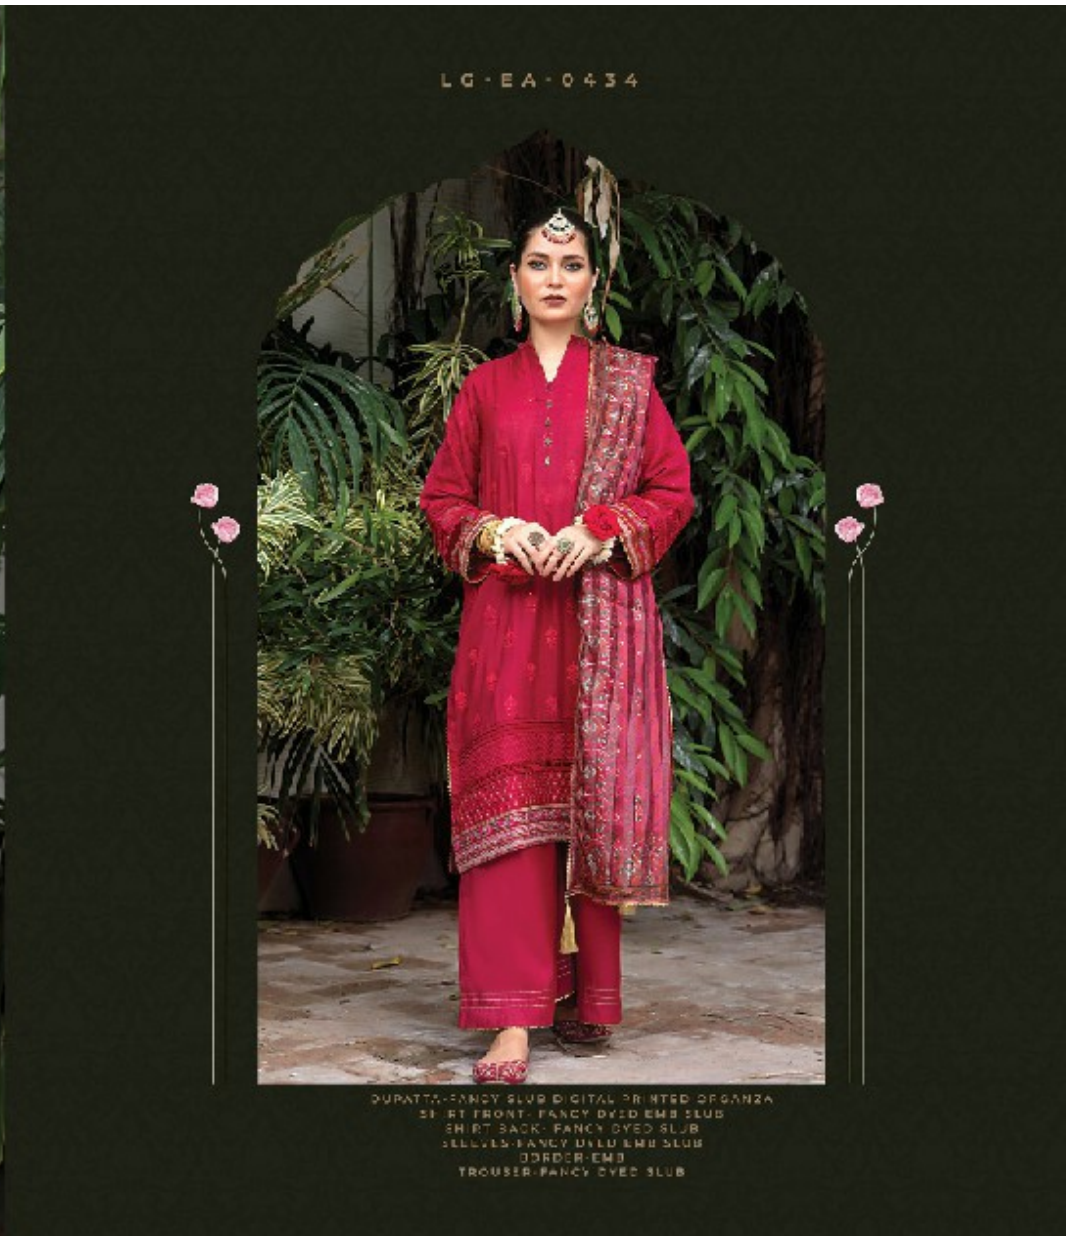

LG-EA-0434

DUPATTA-FANCY SLUB DIGITAL PRINTED ORGANZA
SHIRT FRONT-FANCY DYED EMB SLUB
SHIRT BACK-FANCY DYED SLUB
SLEEVES-FANCY DYED EMB SLUB
CORDER-EMB
TROUSER-FANCY DYED SLUB