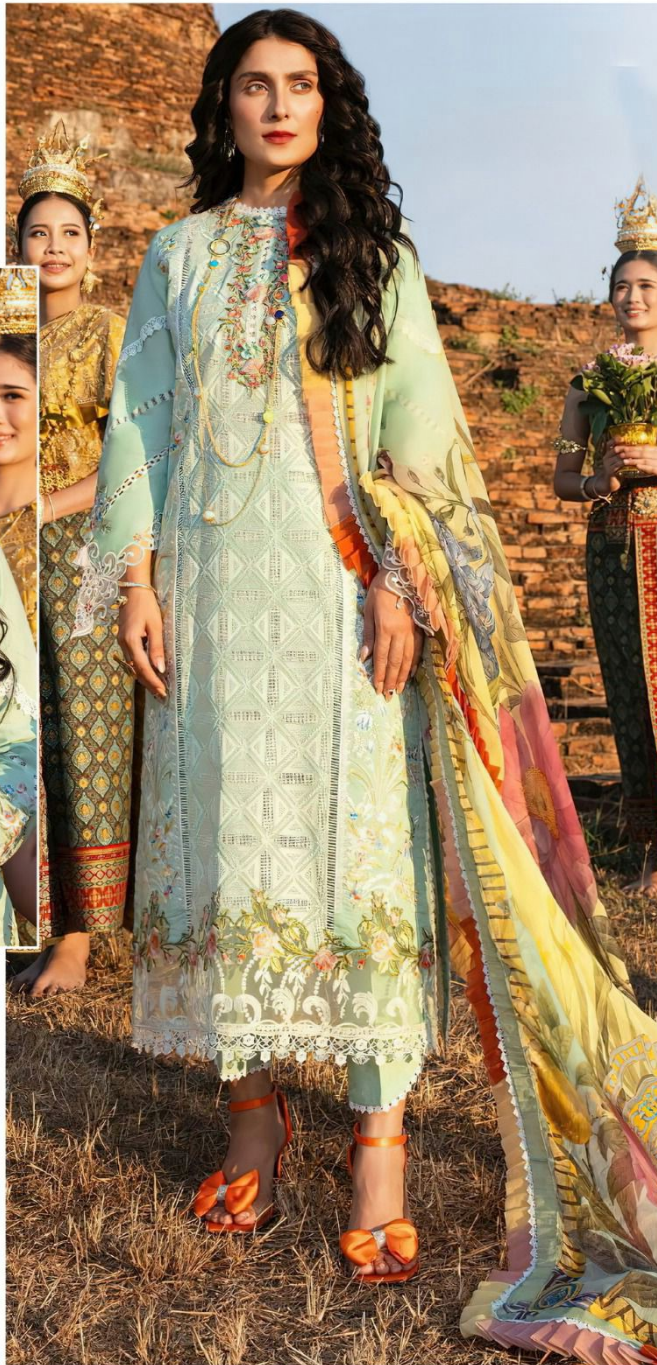

ALK®
AL KHUSHBU®
MUSHQ
VOL-3

ALK D.No.5006

TOP

Cambric Cotton with
Heavy Embroidery Work

BOTTOM-INNER

Semi Lawn

DUPATTA

Tubby Silk with Print

TEXTILE DEAL