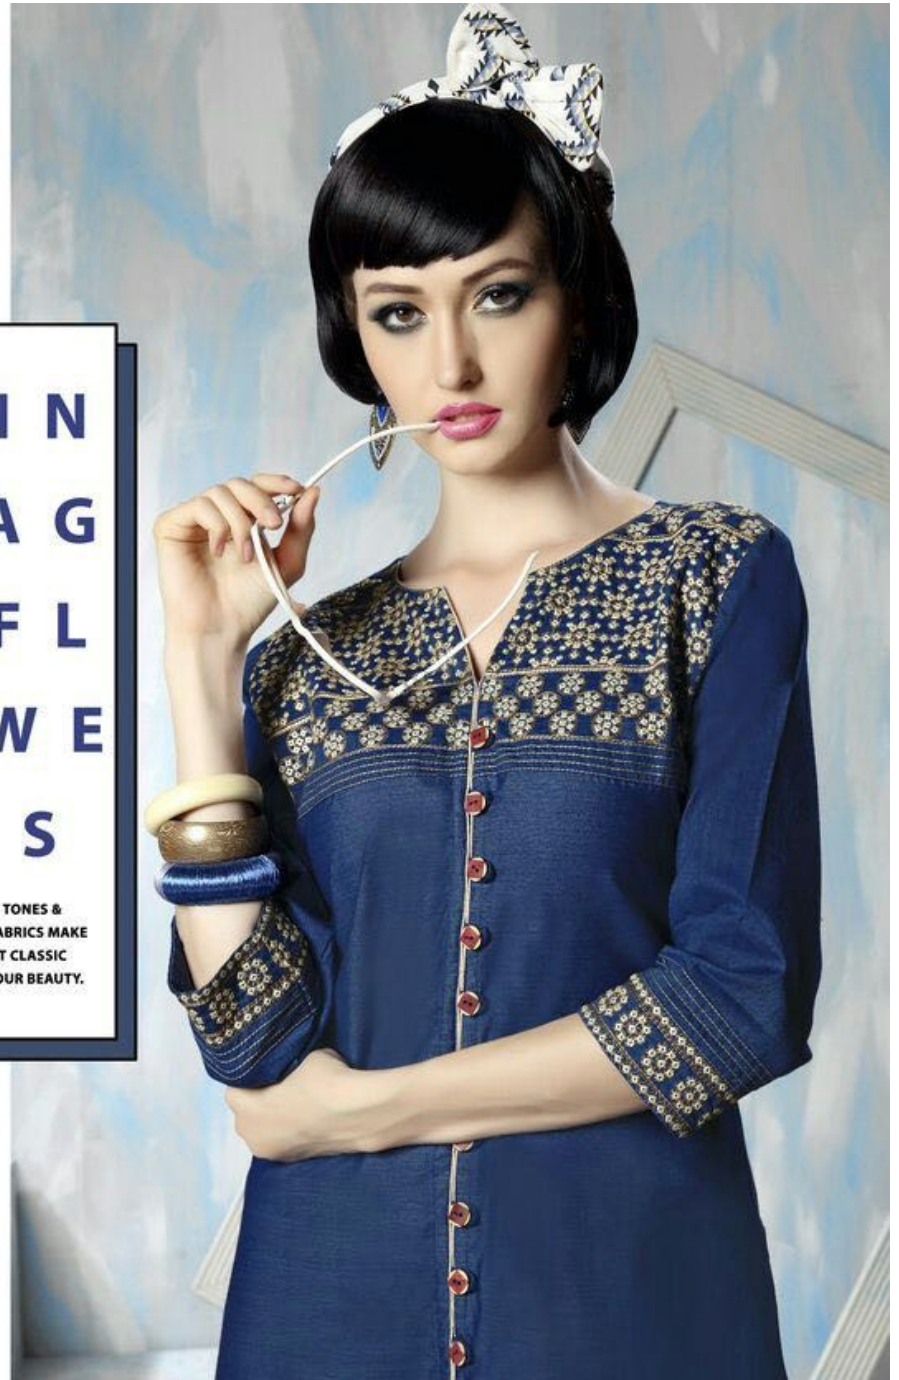

VIN
TAG
EFL
OWE
RS

EARTHY TONES &
NATURAL FABRICS MAKE
FOR SOFT CLASSIC
LOOK TO YOUR BEAUTY.