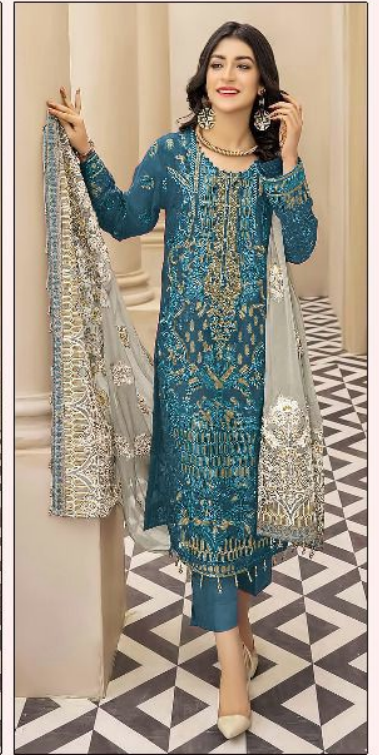

TOP:- FOX GEORGETTE
DUPATTA:- NAZMEEN WITH
EMBROIDERED PALLU
BOTTOM / INNER:- SANTOON

K-1747

TEXTILE DEAL

TOP:- FOX GEORGETTE
DUPATTA:- NAZMEEN WITH
EMBROIDERED PALLU
BOTTOM / INNER:- SANTOON

K-1747-B

TEXTILE DEAL

TOP:- FOX GEORGETTE
DUPATTA:- NAZMEEN WITH
EMBROIDERED PALLU
BOTTOM / INNER:- SANTOON

K-1747-C

TEXTILE DEAL

TOP:- FOX GEORGETTE
DUPATTA:- NAZMEEN WITH
EMBROIDERED PALLU
BOTTOM / INNER:- SANTOON

K-1747-D

TEXTILE DEAL

TOP:- FOX GEORGETTE
DUPATTA:- NAZMEEN WITH
EMBROIDERED PALLU
BOTTOM / INNER:- SANTOON

K-1747

K-1747-B

K-1747-C

K-1747-D