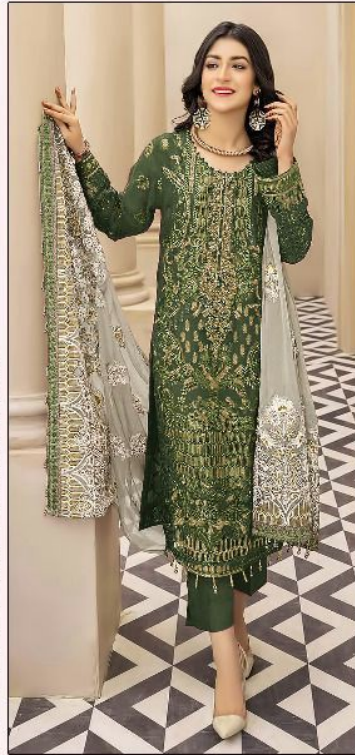

TOP:- FOX GEORGETTE
DUPATTA:- NAZMEEN WITH
EMBROIDERED PALLU
BOTTOM / INNER:- SANTOON

K-1747

TEXTILE DEAL

TOP:- FOX GEORGETTE
DUPATTA:- NAZMEEN WITH
EMBROIDERED PALLU
BOTTOM / INNER:- SANTOON

K-1747-B

TEXTILE DEAL

TOP:- FOX GEORGETTE
DUPATTA:- NAZMEEN WITH
EMBROIDERED PALLU
BOTTOM / INNER:- SANTOON

K-1747-C

TEXTILE DEAL

TOP:- FOX GEORGETTE
DUPATTA:- NAZMEEN WITH
EMBROIDERED PALLU
BOTTOM / INNER:- SANTOON

K-1747-D

TEXTILE DEAL

TOP:- FOX GEORGETTE
DUPATTA:- NAZMEEN WITH
EMBROIDERED PALLU
BOTTOM / INNER:- SANTOON

K-1747

K-1747-B

K-1747-C

K-1747-D