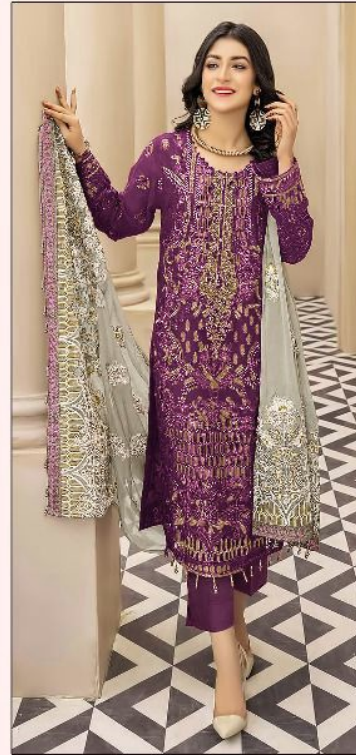

TOP:- FOX GEORGETTE
DUPATTA:- NAZMEEN WITH
EMBROIDERED PALLU
BOTTOM / INNER:- SANTOON

K-1747

TEXTILE DEAL

TOP:- FOX GEORGETTE
DUPATTA:- NAZMEEN WITH
EMBROIDERED PALLU
BOTTOM / INNER:- SANTOON

K-1747-B

TEXTILE DEAL

TOP:- FOX GEORGETTE
DUPATTA:- NAZMEEN WITH
EMBROIDERED PALLU
BOTTOM / INNER:- SANTOON

K-1747-C

TEXTILE DEAL

TOP:- FOX GEORGETTE
DUPATTA:- NAZMEEN WITH
EMBROIDERED PALLU
BOTTOM / INNER:- SANTOON

K-1747-D

TEXTILE DEAL

TOP:- FOX GEORGETTE
DUPATTA:- NAZMEEN WITH
EMBROIDERED PALLU
BOTTOM / INNER:- SANTOON

K-1747

K-1747-B

K-1747-C

K-1747-D