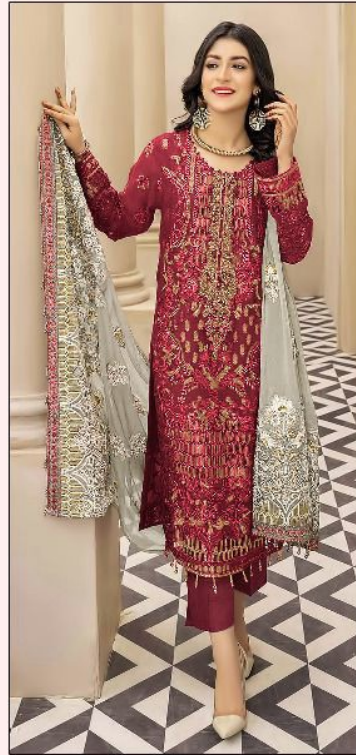

TOP:- FOX GEORGETTE
DUPATTA:- NAZMEEN WITH
EMBROIDERED PALLU
BOTTOM / INNER:- SANTOON

K-1747

TEXTILE DEAL

TOP:- FOX GEORGETTE
DUPATTA:- NAZMEEN WITH
EMBROIDERED PALLU
BOTTOM / INNER:- SANTOON

K-1747-B

TEXTILE DEAL

TOP:- FOX GEORGETTE
DUPATTA:- NAZMEEN WITH
EMBROIDERED PALLU
BOTTOM / INNER:- SANTOON

K-1747-C

TEXTILE DEAL

TOP:- FOX GEORGETTE
DUPATTA:- NAZMEEN WITH
EMBROIDERED PALLU
BOTTOM / INNER:- SANTOON

K-1747-D

TEXTILE DEAL

TOP:- FOX GEORGETTE
DUPATTA:- NAZMEEN WITH
EMBROIDERED PALLU
BOTTOM / INNER:- SANTOON

K-1747

K-1747-B

K-1747-C

K-1747-D