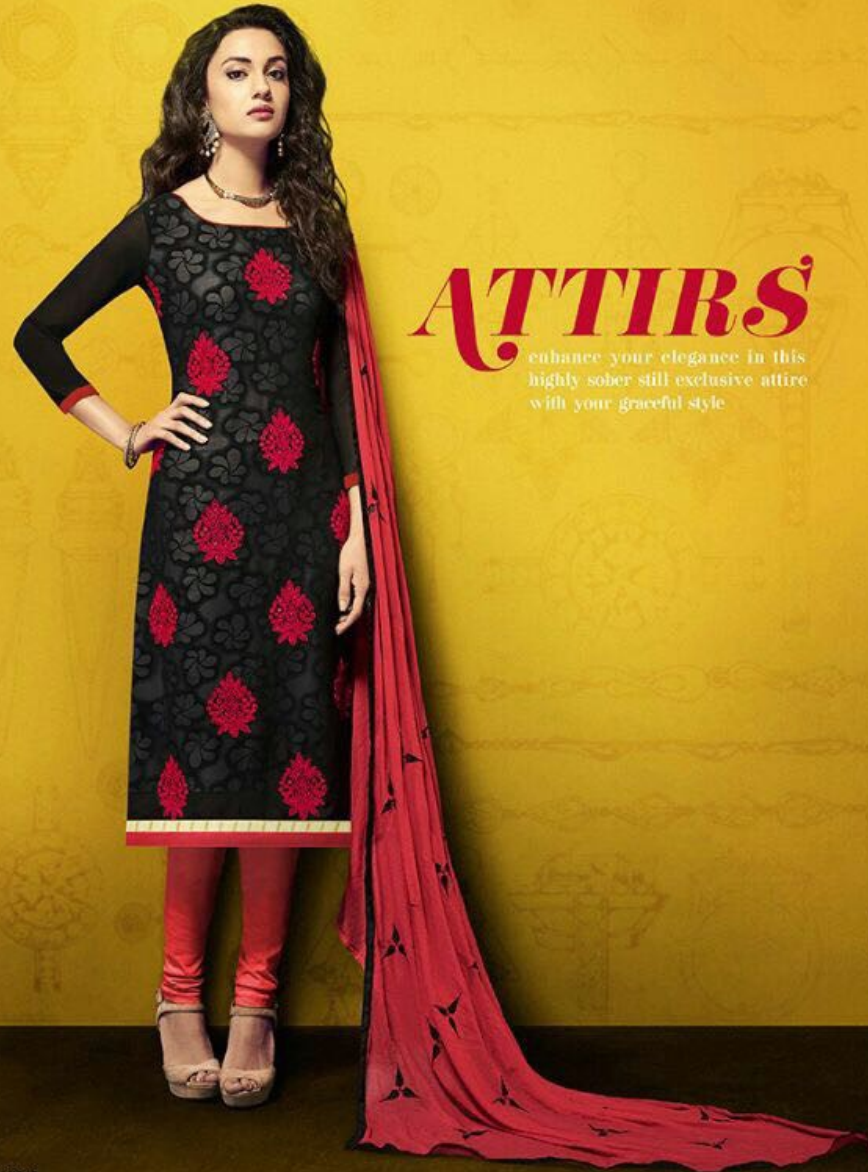

TEXTILE DEAL

53012

BEAUTY

preserve the
delicacy of
your look which
enhances your
beauty with the
graceful curves

53009

TEXTILE DEAL

ATTIR'S

enhance your elegance in this highly sober still exclusive attire with your graceful style