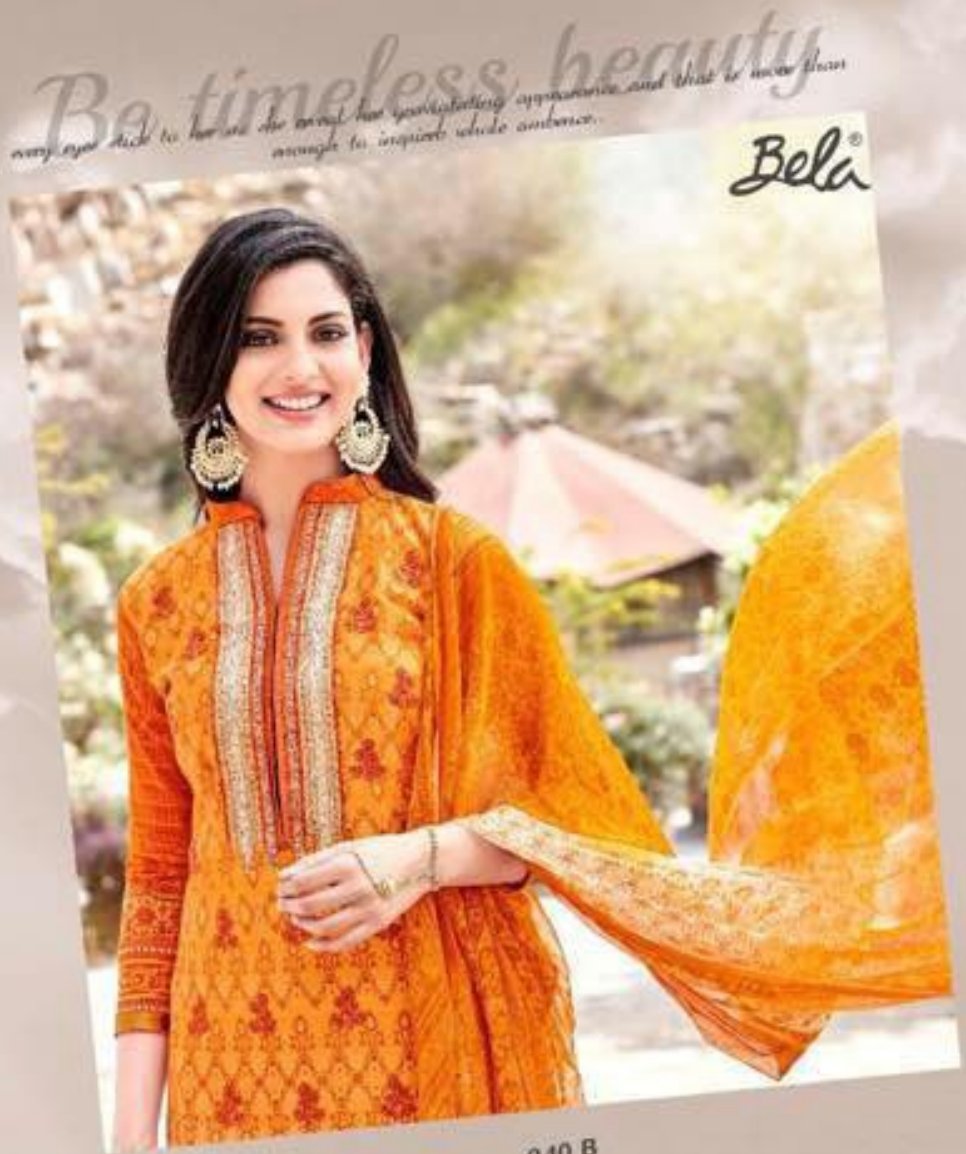

940 B

TEXTILE DEAL