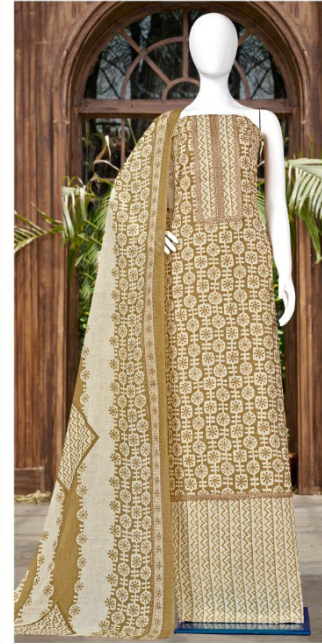

Bipson[®]

Mercedes

TEXTILE DEAL

Gipson[®]

 Mercedes

TOP :- PURE COTTON FOIL PRINT WITH
KHATLI HANDWORK WORK

D.NO.2137-B

BOTTOM :- PURE COTTON PRINT

DUPATTA :- PURE COTTON PRINT

TEXTILE DEAL

Gipson[®]

 Mercedes

TOP :- PURE COTTON FOIL PRINT WITH
KHALI HANDWORK WORK

D.NO.2137-D

BOTTOM :- PURE COTTON PRINT

DUPATTA :- PURE COTTON PRINT

TEXTILE DEAL

Gipson[®]

 Mercedes

TOP :- PURE COTTON FOIL PRINT WITH
KHATLI HANDWORK WORK

D.NO.2137-A

BOTTOM :- PURE COTTON PRINT

DUPATTA :- PURE COTTON PRINT

TEXTILE DEAL

Gipson[®]

 Mercedes

TOP :- PURE COTTON FOIL PRINT WITH
Khatli Handwork Work

D.NO.2137-C

BOTTOM :- PURE COTTON PRINT

DUPATTA :- PURE COTTON PRINT

TEXTILE DEAL

Gipson[®]